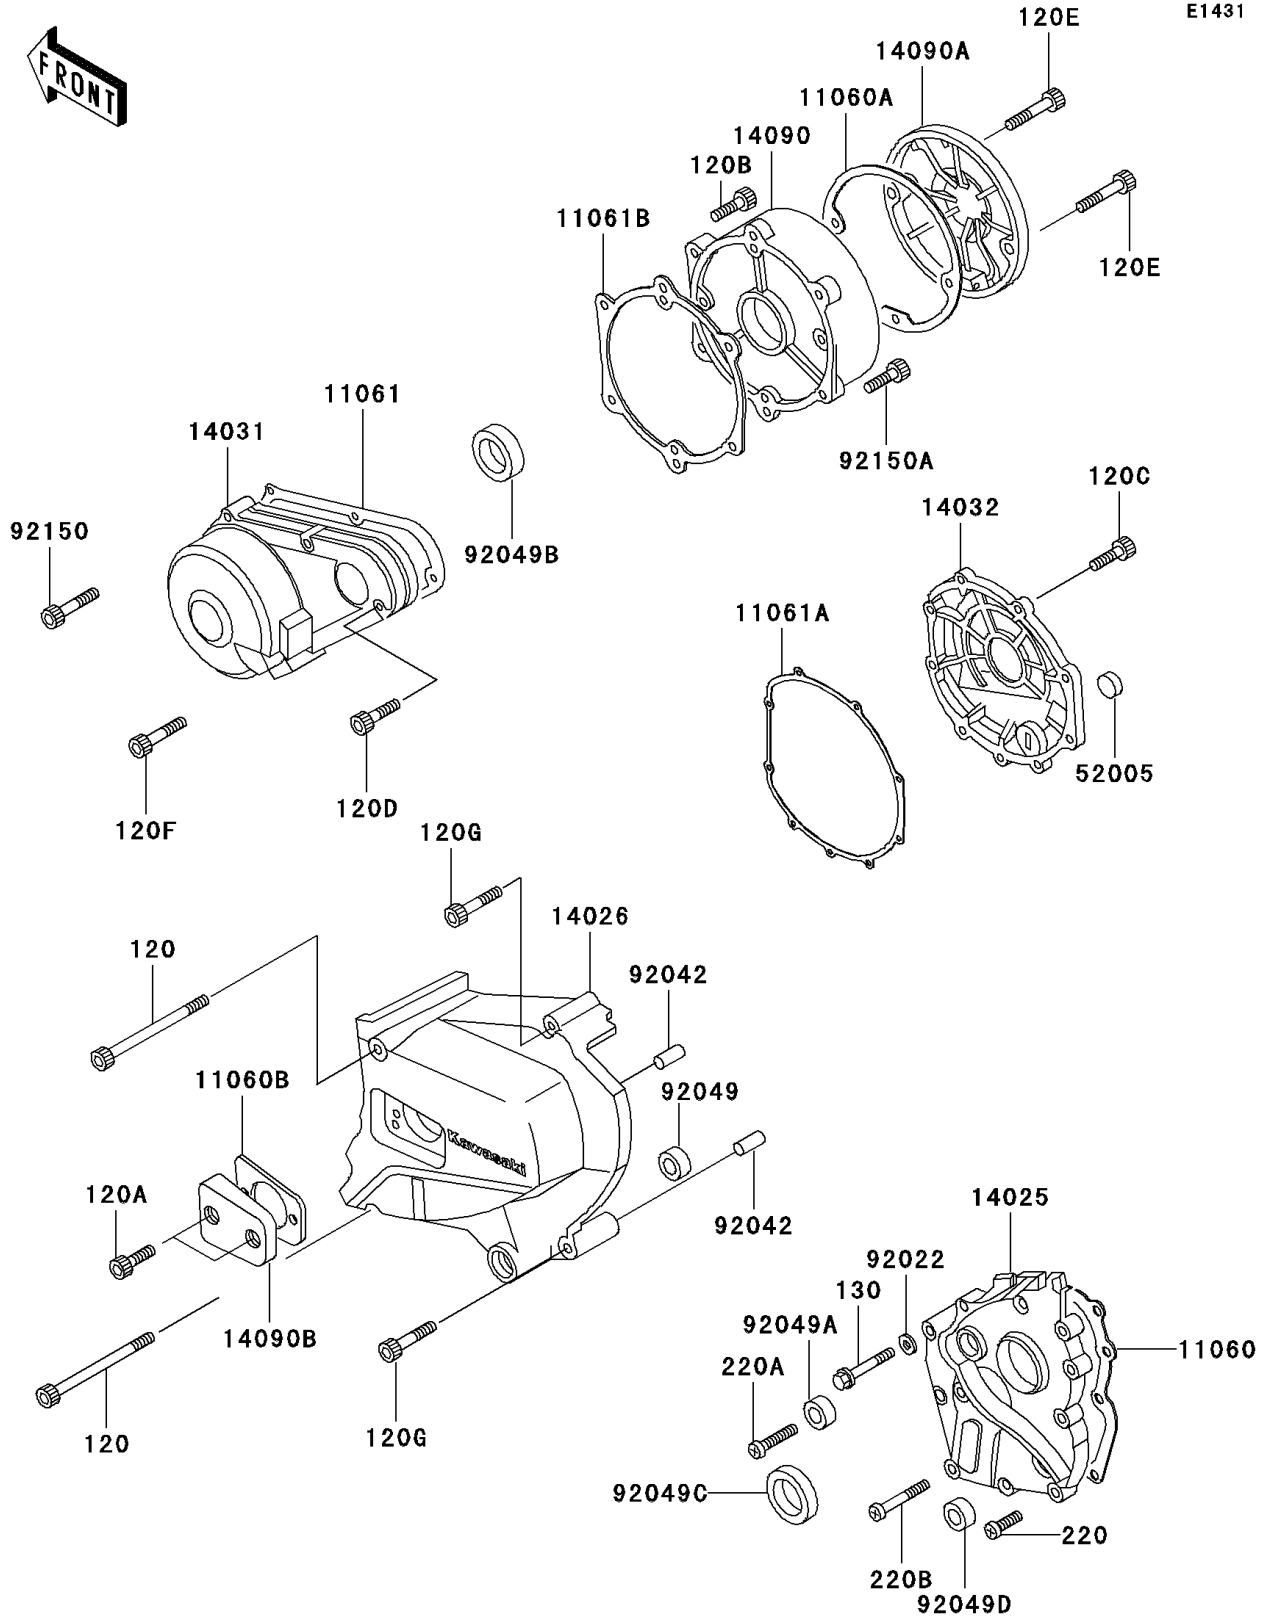

2005 Police 1000 PARTS DIAGRAM

Engine Cover(s)

E1431

2005 Police 1000 PARTS LIST

Engine Cover(s)

ITEM NAME	PART NUMBER	QUANTITY
BOLT-SOCKET (Ref # 120)	120Z06125	2
BOLT-SOCKET (Ref # 120A)	120Z0614	2
BOLT-SOCKET (Ref # 120B)	120Z0622	3
BOLT-SOCKET (Ref # 120C)	120Z0625	9
BOLT-SOCKET (Ref # 120D)	120Z0630	6
BOLT-SOCKET (Ref # 120E)	120Z0635	2
BOLT-SOCKET (Ref # 120F)	120Z0640	1
BOLT-SOCKET (Ref # 120G)	120Z0670	2
BOLT-FLANGED,6X55 (Ref # 130)	130G0655	1
SCREW-PAN-CROS,6X20 (Ref # 220)	220B0620	6
SCREW-PAN-CROS,6X28 (Ref # 220A)	220B0628	1
SCREW-PAN-CROS,6X40 (Ref # 220B)	220B0640	2
GASKET,TRANSMISSION COVER (Ref # 11060)	11060-1069	1
GASKET,PULSING COIL COVER (Ref # 11060A)	11060-1072	1
GASKET,CLUTCH ADJUSTING COVER (Ref # 11060B)	11060-1073	1
GASKET,GENERATOR COVER (Ref # 11061)	11061-1082	1
GASKET,CLUTCH COVER (Ref # 11061A)	11061-1126	1
GASKET,RH ENGINE COVER (Ref # 11061B)	11061-1129	1
COVER,TRANSMISSION (Ref # 14025)	14025-1240	1
COVER-CHAIN (Ref # 14026)	14026-1202	1
COVER-GENERATOR (Ref # 14031)	14031-1292	1
COVER-CLUTCH (Ref # 14032)	14032-1375	1
COVER,ENGINE COVER (Ref # 14090)	14090-1420	1
COVER,PULSING COIL (Ref # 14090A)	14090-1421	1
COVER,CLUTCH RELEASE (Ref # 14090B)	14090-1422	1
GAUGE,OIL LEVEL (Ref # 52005)	52005-1009	1
WASHER,6.1X12X1 (Ref # 92022)	92022-077	1
PIN,DOWEL,6.3X8X14 (Ref # 92042)	92042-007	2
SEAL-OIL,CLUTCH RELEASE (Ref # 92049)	92049-1003	1

2005 Police 1000 PARTS LIST

Engine Cover(s)

ITEM NAME	PART NUMBER	QUANTITY
SEAL-OIL,SD-8187 (Ref # 92049A)	92049-1017	1
SEAL-OIL,SC32487 (Ref # 92049B)	92049-1033	1
SEAL-OIL (Ref # 92049C)	92049-1567	1
SEAL-OIL,TRANSMISSION COVER (Ref # 92049D)	92049-1597	1
BOLT,SOCKET,6X40 (Ref # 92150)	92150-1653	1
BOLT,SOCKET,6X22 (Ref # 92150A)	92150-1654	3