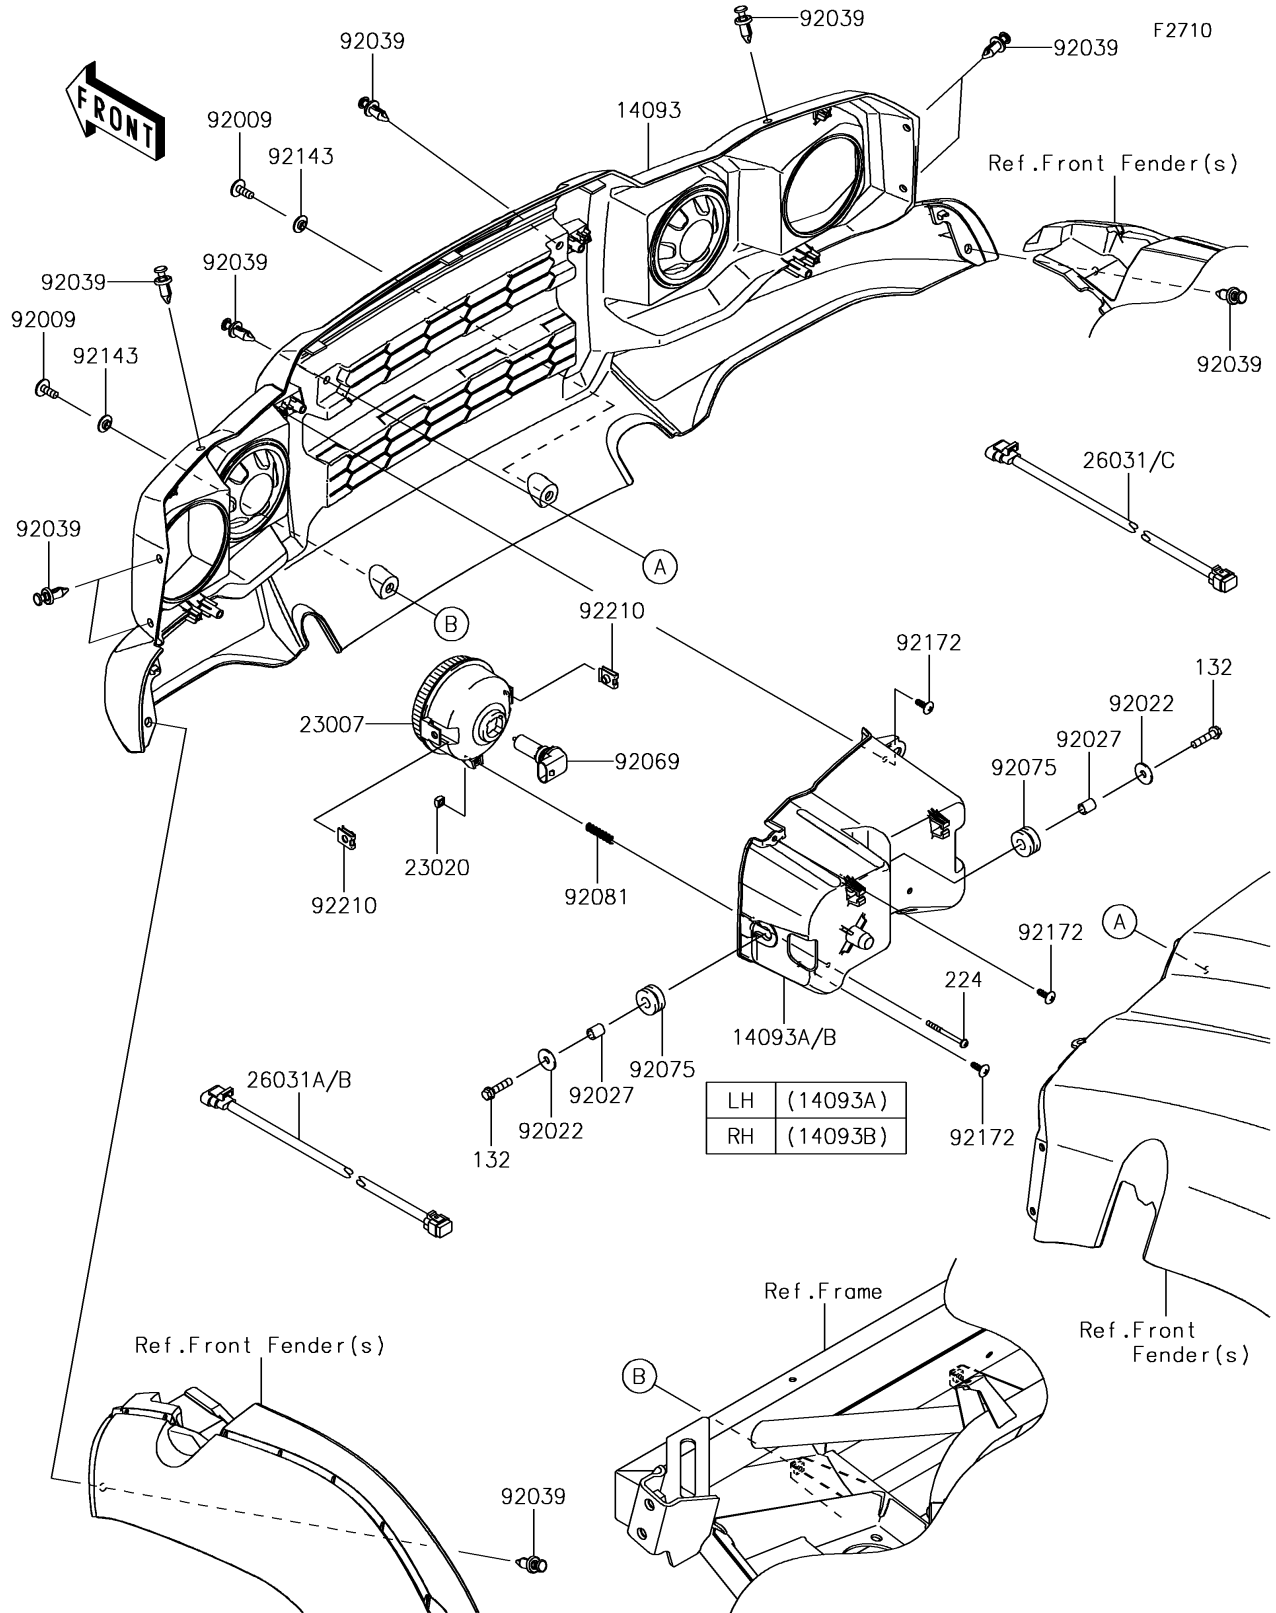

2017 Mule SX PARTS DIAGRAM

Headlight(s)

2017 Mule SX PARTS LIST

Headlight(s)

ITEM NAME	PART NUMBER	QUANTITY
COVER,FR GRILL (Ref # 14093)	14093-0392	1
COVER,HEAD LAMP,LH (Ref # 14093A)	14093-0394	1
COVER,HEAD LAMP,RH (Ref # 14093B)	14093-0395	1
LENS-COMP,HEAD LAMP (Ref # 23007)	23007-0096	2
NUT,4MM,FOCUS ADJUST (Ref # 23020)	23020-018	2
HARNESS,SUB,RH (Ref # 26031)	26031-1830	1
HARNESS,SUB,LH (Ref # 26031A)	26031-1982	1
SCREW,6X16 (Ref # 92009)	92009-1621	2
WASHER,6.5X20X1.6 (Ref # 92022)	92022-125	4
COLLAR,6.8X10X12 (Ref # 92027)	92027-162	4
RIVET (Ref # 92039)	92039-0776	10
BULB,12V 35/35W (Ref # 92069)	92069-0019	2
DAMPER,10X24X12 (Ref # 92075)	92075-1690	4
SPRING,FOCUS ADJUST (Ref # 92081)	92081-1896	2
COLLAR (Ref # 92143)	92143-1087	2
SCREW,TAPPING,5X14 (Ref # 92172)	92172-0265	6
NUT (Ref # 92210)	92210-1125	4
BOLT-FLANGED-SMALL,6X25 (Ref # 132)	132BA0625	4
SCREW-PAN-WP-CROS,4X45 (Ref # 224)	224AA0445	2