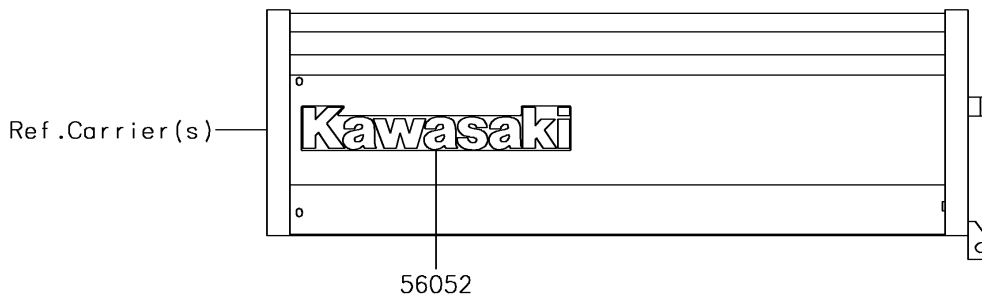

2019 MULE SX™ PARTS DIAGRAM

Decals

F2861

2019 MULE SX™ PARTS LIST

Decals

ITEM NAME	PART NUMBER	QUANTITY
MARK,KAWASAKI (Ref # 56052)	56052-1809	3
MARK,FR FENDER,MULE SX (Ref # 56054)	56054-2063	2