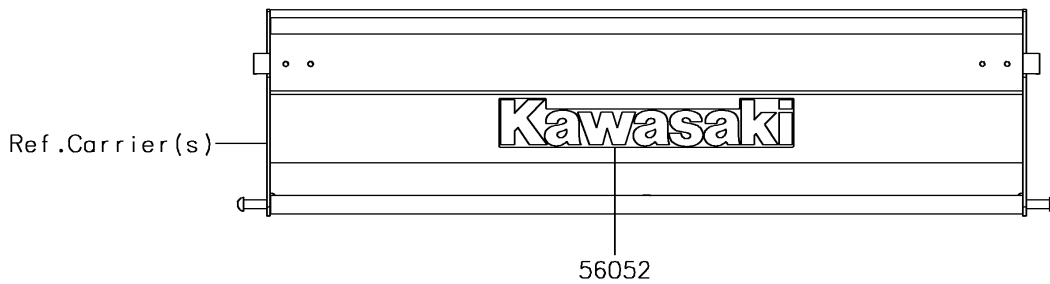

2019 MULE SX™ PARTS DIAGRAM

Decals

F2861

2019 MULE SX™ PARTS LIST

Decals

ITEM NAME	PART NUMBER	QUANTITY
MARK,KAWASAKI (Ref # 56052)	56052-1809	3
MARK,FR FENDER,MULE SX (Ref # 56054)	56054-2063	2