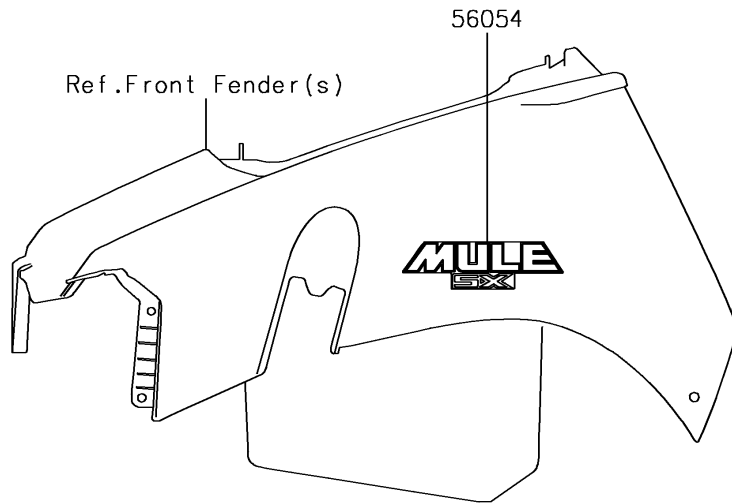

2019 MULE SX™ PARTS DIAGRAM

Decals

F2861

2019 MULE SX™ PARTS LIST

Decals

ITEM NAME	PART NUMBER	QUANTITY
MARK,KAWASAKI (Ref # 56052)	56052-1809	3
MARK,FR FENDER,MULE SX (Ref # 56054)	56054-2063	2