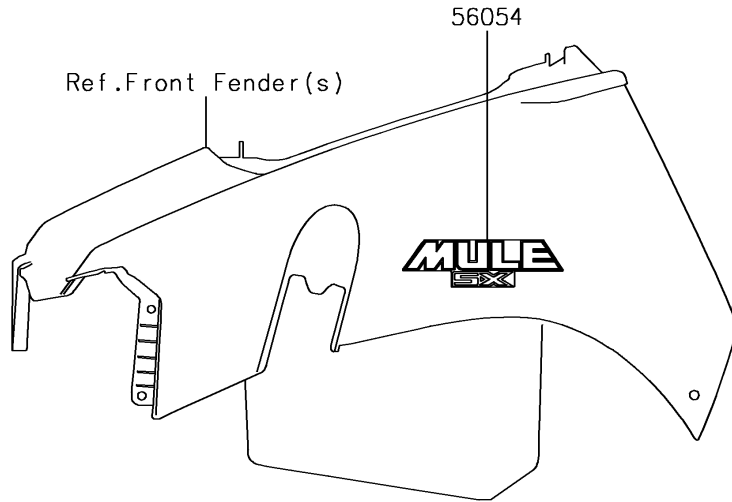

2019 MULE SX™ PARTS DIAGRAM

Decals

F2861

2019 MULE SX™ PARTS LIST

Decals

ITEM NAME	PART NUMBER	QUANTITY
MARK,KAWASAKI (Ref # 56052)	56052-1809	3
MARK,FR FENDER,MULE SX (Ref # 56054)	56054-2063	2