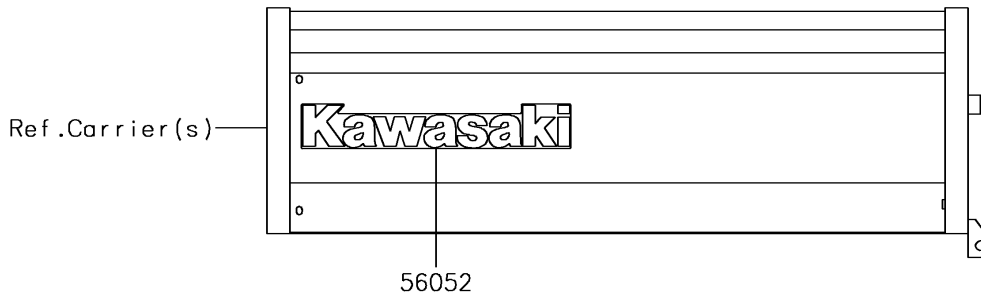

2019 MULE SX™ PARTS DIAGRAM

Decals

F2861

2019 MULE SX™ PARTS LIST

Decals

ITEM NAME	PART NUMBER	QUANTITY
MARK,KAWASAKI (Ref # 56052)	56052-1809	3
MARK,FR FENDER,MULE SX (Ref # 56054)	56054-2063	2