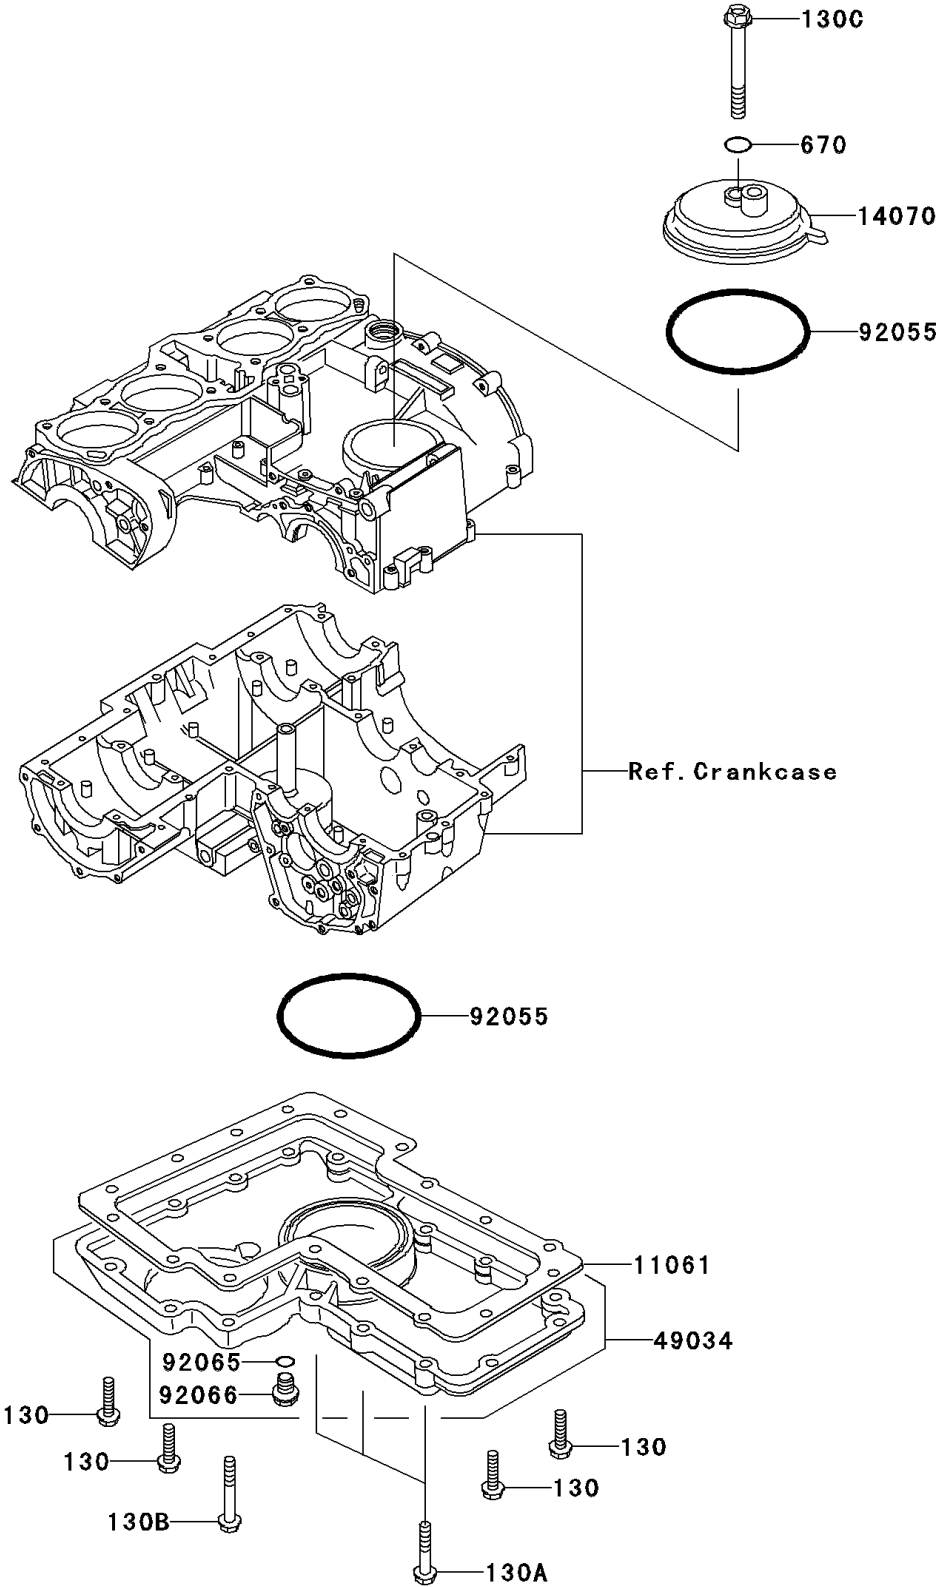

2001 Police 1000 PARTS DIAGRAM

Breather Cover/Oil Pan

E1432

2001 Police 1000 PARTS LIST

Breather Cover/Oil Pan

ITEM NAME	PART NUMBER	QUANTITY
BOLT-FLANGED (Ref # 130)	130L0625	13
BOLT-FLANGED (Ref # 130A)	130L0635	3
BOLT-FLANGED (Ref # 130B)	130L0645	1
BOLT-FLANGED (Ref # 130C)	130Z0870	1
O RING,8MM (Ref # 670)	670B1508	1
GASKET,OIL PAN (Ref # 11061)	11061-1120	1
BODY-BREATHER,BLACK (Ref # 14070)	14070-1010	1
PAN-OIL (Ref # 49034)	49034-5018	1
RING-O,91.6X3.4 (Ref # 92055)	92055-052	2
GASKET,12X22X2 (Ref # 92065)	92065-097	1
PLUG,OIL DRAIN,12X15 (Ref # 92066)	92066-1174	1