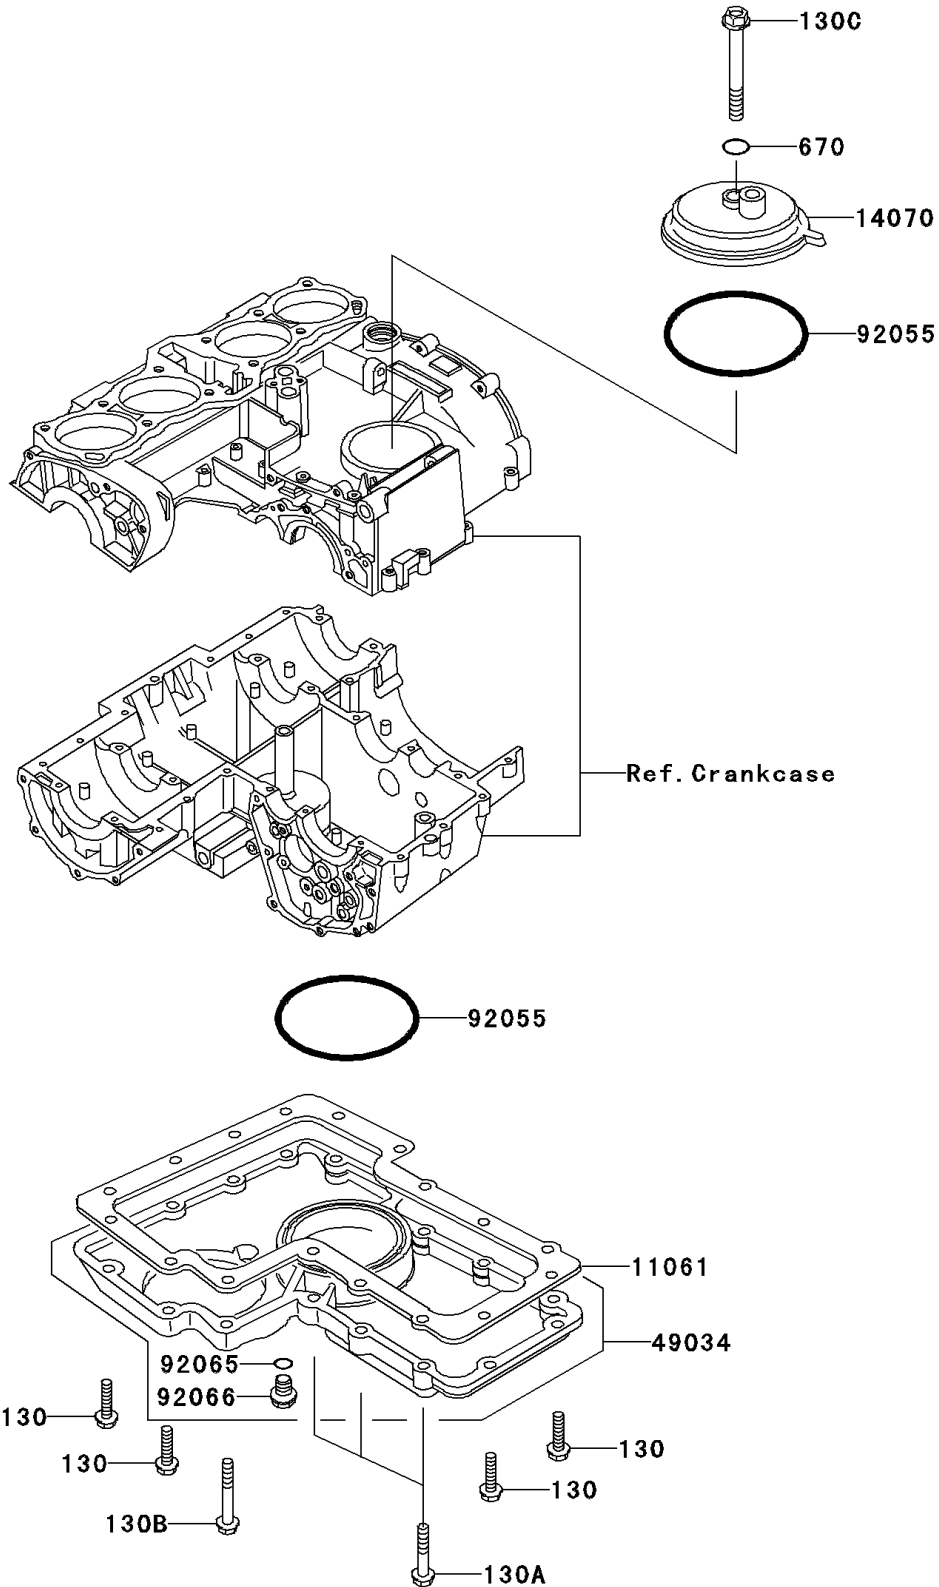

2005 Police 1000 PARTS DIAGRAM

Breather Cover/Oil Pan

E1432

2005 Police 1000 PARTS LIST

Breather Cover/Oil Pan

ITEM NAME	PART NUMBER	QUANTITY
BOLT-FLANGED (Ref # 130)	130L0625	13
BOLT-FLANGED (Ref # 130A)	130L0635	3
BOLT-FLANGED (Ref # 130B)	130L0645	1
BOLT-FLANGED (Ref # 130C)	130Z0870	1
O RING,8MM (Ref # 670)	670B1508	1
GASKET,OIL PAN (Ref # 11061)	11061-1120	1
BODY-BREATHER,BLACK (Ref # 14070)	14070-1010	1
PAN-OIL (Ref # 49034)	49034-5018	1
RING-O,91.6X3.4 (Ref # 92055)	92055-052	2
GASKET,12X22X2 (Ref # 92065)	92065-097	1
PLUG,OIL DRAIN,12X15 (Ref # 92066)	92066-1174	1