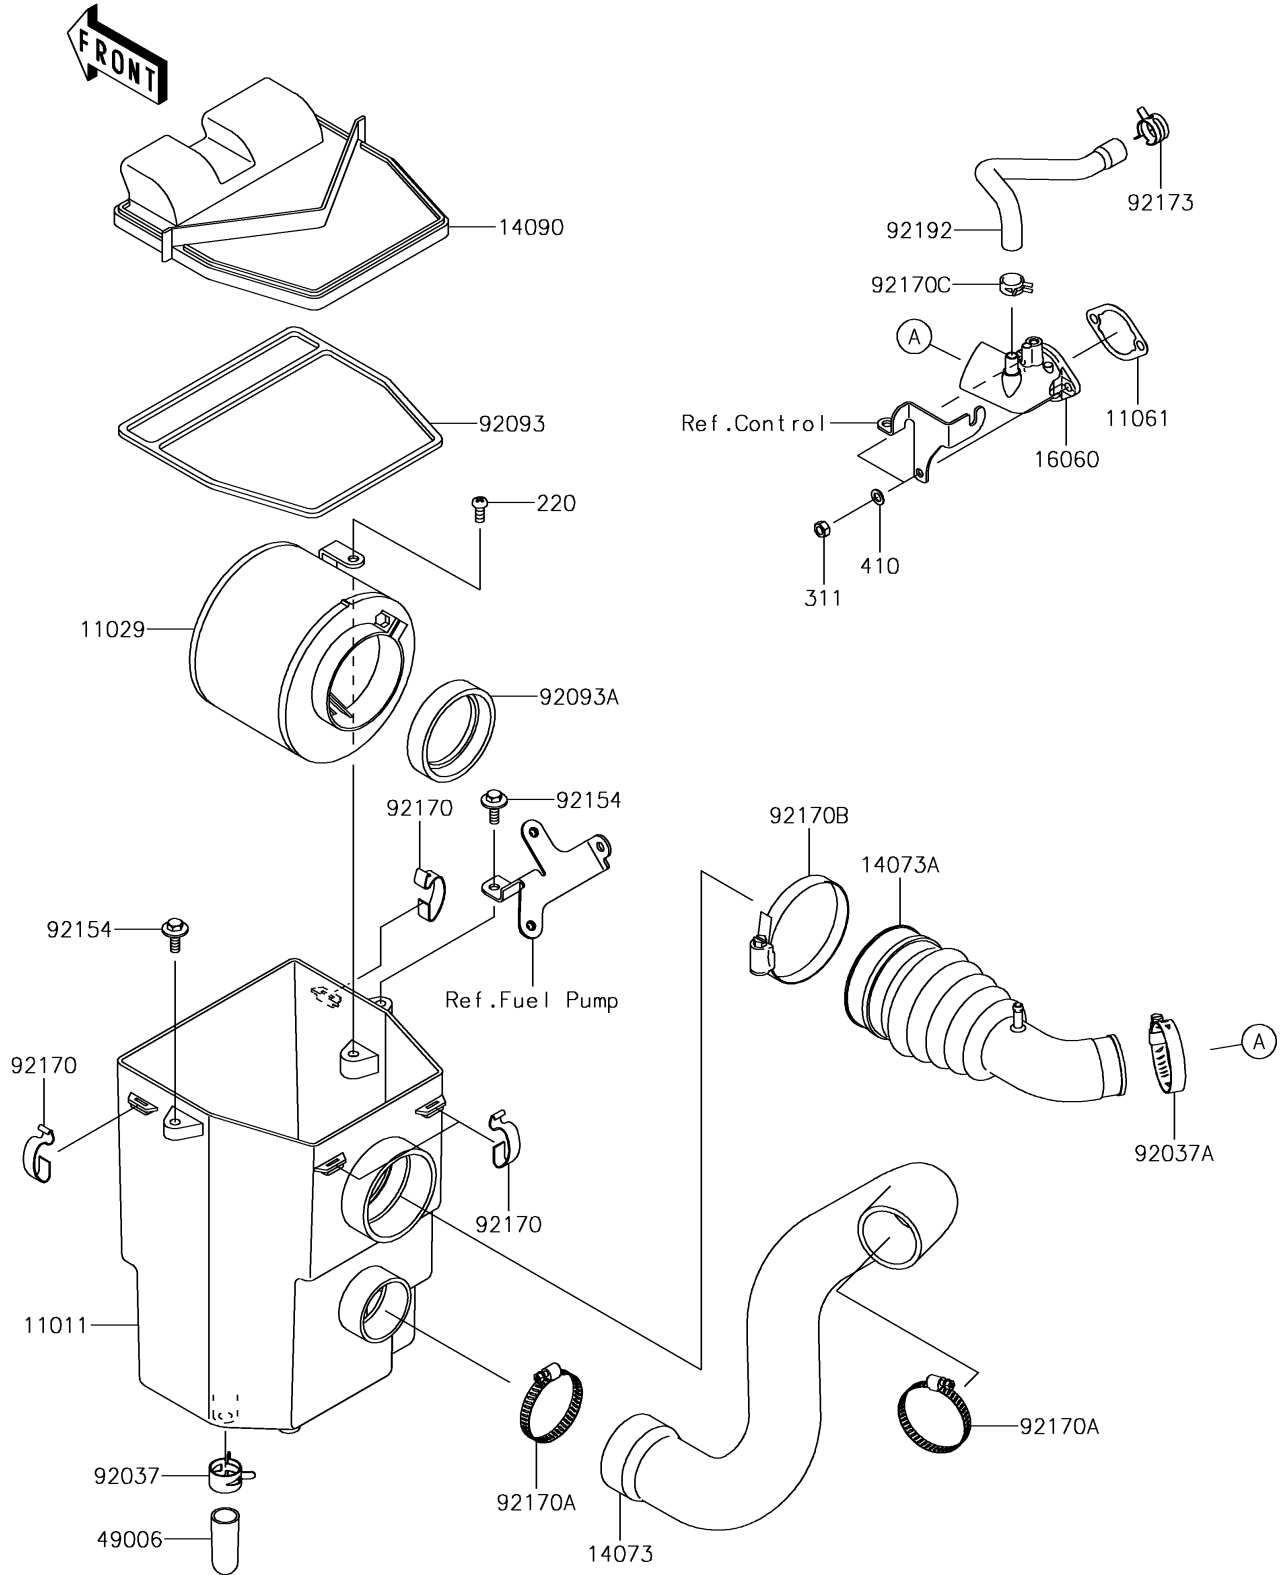

2017 Mule SX 4X4 XC PARTS DIAGRAM

Air Cleaner(KHF-KJF)(US)

E1130

2017 Mule SX 4X4 XC PARTS LIST

Air Cleaner(KHF-KJF)(US)

ITEM NAME	PART NUMBER	QUANTITY
CASE-AIR FILTER (Ref # 11011)	11011-1367	1
ELEMENT-ASSY-AIR FILTER (Ref # 11029)	11029-1004	1
GASKET,CHOKE (Ref # 11061)	11061-7026	1
DUCT,FRAME-AIR FILTER (Ref # 14073)	14073-0072	1
DUCT,AIR FILTER-IN.PIPE (Ref # 14073A)	14073-0193	1
COVER,AIR FILTER (Ref # 14090)	14090-1106	1
PIPE-INTAKE (Ref # 16060)	16060-2224	1
BOOT (Ref # 49006)	49006-1351	1
CLAMP,HOSE CLIP (Ref # 92037)	92037-1460	1
CLAMP (Ref # 92037A)	92037-506	1
SEAL,AIR FILTER (Ref # 92093)	92093-1241	1
SEAL,DUST (Ref # 92093A)	92093-1322	1
BOLT,WP,6X20 (Ref # 92154)	92154-1516	2
CLAMP,AIR FILTER (Ref # 92170)	92170-1211	4
CLAMP (Ref # 92170A)	92170-1674	2
CLAMP (Ref # 92170B)	92170-1679	1
CLAMP (Ref # 92170C)	92170-7003	1
CLAMP (Ref # 92173)	92173-7003	1
TUBE,BREATHER (Ref # 92192)	92192-2207	1
SCREW-PAN-CROS,6X14 (Ref # 220)	220AA0614	1
NUT-HEX,6MM (Ref # 311)	311AA0600	2
WASHER-PLAIN-SMALL (Ref # 410)	410AA0600	2