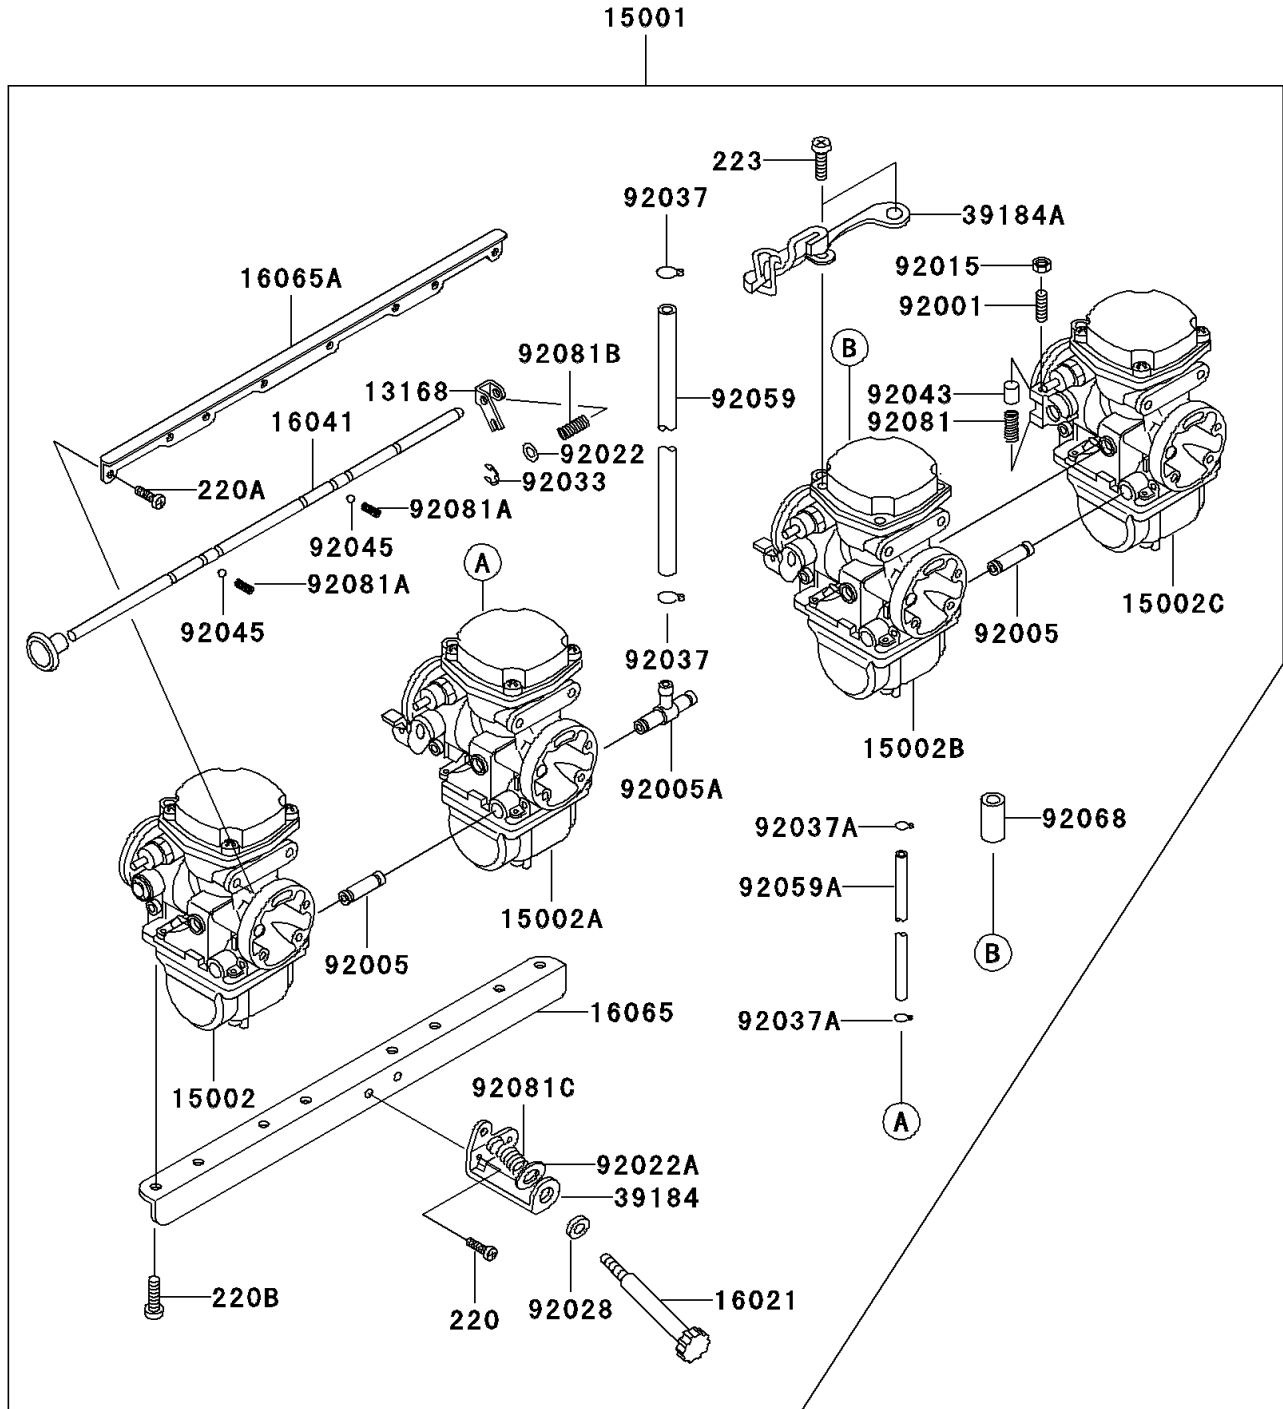

2002 Police 1000 PARTS DIAGRAM

Carburetor

E1611

2002 Police 1000 PARTS LIST

Carburetor

ITEM NAME	PART NUMBER	QUANTITY
SCREW-PAN-CROS,5X8 (Ref # 220)	220B0508	1
SCREW-PAN-CROS (Ref # 220A)	220B0510	8
SCREW-PAN-CROS,6X14 (Ref # 220B)	220B0614	8
SCREW-PAN-WS-CROS (Ref # 223)	223B0514	2
LEVER,CHOKE (Ref # 13168)	13168-1091	4
CARBURETOR-ASSY (Ref # 15001)	15001-1929	1
CARBURETOR,LH,OUTSIDE (Ref # 15002)	15002-1258	1
CARBURETOR,LH,INSIDE (Ref # 15002A)	15002-1259	1
CARBURETOR,RH,INSIDE (Ref # 15002B)	15002-1260	1
CARBURETOR,RH,OUTSIDE (Ref # 15002C)	15002-1261	1
SCREW-THROTTLE STOP (Ref # 16021)	16021-1103	1
SHAFT-CARBURETOR,CHOKE (Ref # 16041)	16041-1024	1
HOLDER-CARBURETOR,LWR (Ref # 16065)	16065-1043	1
HOLDER-CARBURETOR,UPP (Ref # 16065A)	16065-1044	1
BRACKET-ASSY,IDLING ADJUSTER (Ref # 39184)	39184-1007	1
BRACKET-ASSY,THROTTLE CABLE (Ref # 39184A)	39184-1013	1
BOLT,ADJUSTING (Ref # 92001)	92001-1447	3
FITTING,FUEL,I-TYPE (Ref # 92005)	92005-1035	2
FITTING,FUEL,T-TYPE (Ref # 92005A)	92005-1036	1
NUT,THROTTLE VALVE ADJUSTING (Ref # 92015)	92015-1119	3
WASHER,SPRING (Ref # 92022)	92022-1255	4
WASHER,THROTTLE STOP SCREW (Ref # 92022A)	92022-1491	1
BUSHING,IDLING ADJUSTER (Ref # 92028)	92028-1266	1
RING-SNAP,E-TYPE (Ref # 92033)	92033-1066	4
CLAMP,TUBE (Ref # 92037)	92037-1184	2
CLAMP,BREATHER TUBE (Ref # 92037A)	92037-174	2
PIN,THROTTLE VALVE ADJUST (Ref # 92043)	92043-1079	3
BALL-STEEL,1/8" (Ref # 92045)	92045-1044	2
TUBE,7.5X12.5X250 (Ref # 92059)	92059-1187	1

2002 Police 1000 PARTS LIST

Carburetor

ITEM NAME	PART NUMBER	QUANTITY
TUBE,5X9X150 (Ref # 92059A)	92059-1188	1
PLUG,12X25 (Ref # 92068)	92068-006	1
SPRING,THROTTLE VALVE ADJUST (Ref # 92081)	92081-1259	3
SPRING,SHAFT STOP (Ref # 92081A)	92081-1260	2
SPRING,CHOKE SHAFT (Ref # 92081B)	92081-1364	4
SPRING,THROTTLE STOP SCREW (Ref # 92081C)	92081-1377	1