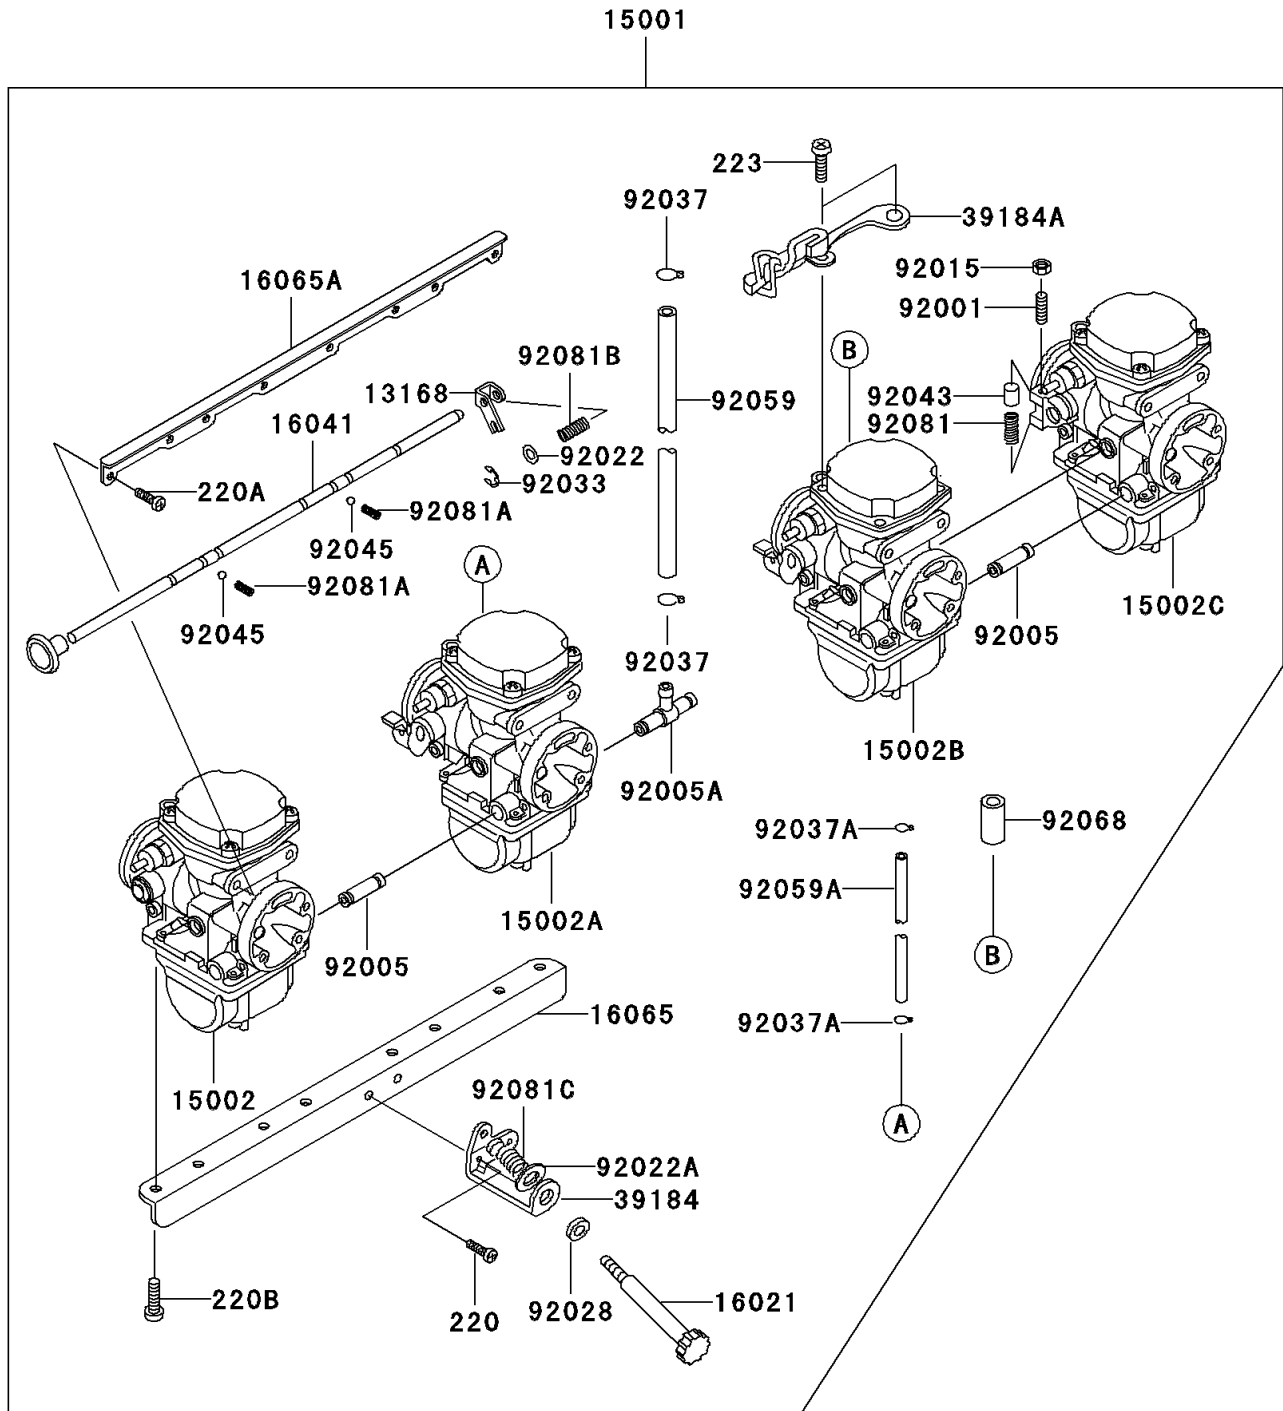

2003 Police 1000 PARTS DIAGRAM

Carburetor

E1611

2003 Police 1000 PARTS LIST

Carburetor

ITEM NAME	PART NUMBER	QUANTITY
SCREW-PAN-CROS,5X8 (Ref # 220)	220B0508	1
SCREW-PAN-CROS (Ref # 220A)	220B0510	8
SCREW-PAN-CROS,6X14 (Ref # 220B)	220B0614	8
SCREW-PAN-WS-CROS (Ref # 223)	223B0514	2
LEVER,CHOKE (Ref # 13168)	13168-1091	4
CARBURETOR-ASSY (Ref # 15001)	15001-1929	1
CARBURETOR,LH,OUTSIDE (Ref # 15002)	15002-1258	1
CARBURETOR,LH,INSIDE (Ref # 15002A)	15002-1259	1
CARBURETOR,RH,INSIDE (Ref # 15002B)	15002-1260	1
CARBURETOR,RH,OUTSIDE (Ref # 15002C)	15002-1261	1
SCREW-THROTTLE STOP (Ref # 16021)	16021-1103	1
SHAFT-CARBURETOR,CHOKE (Ref # 16041)	16041-1024	1
HOLDER-CARBURETOR,LWR (Ref # 16065)	16065-1043	1
HOLDER-CARBURETOR,UPP (Ref # 16065A)	16065-1044	1
BRACKET-ASSY,IDLING ADJUSTER (Ref # 39184)	39184-1007	1
BRACKET-ASSY,THROTTLE CABLE (Ref # 39184A)	39184-1013	1
BOLT,ADJUSTING (Ref # 92001)	92001-1447	3
FITTING,FUEL,I-TYPE (Ref # 92005)	92005-1035	2
FITTING,FUEL,T-TYPE (Ref # 92005A)	92005-1036	1
NUT,THROTTLE VALVE ADJUSTING (Ref # 92015)	92015-1119	3
WASHER,SPRING (Ref # 92022)	92022-1255	4
WASHER,THROTTLE STOP SCREW (Ref # 92022A)	92022-1491	1
BUSHING,IDLING ADJUSTER (Ref # 92028)	92028-1266	1
RING-SNAP,E-TYPE (Ref # 92033)	92033-1066	4
CLAMP,TUBE (Ref # 92037)	92037-1184	2
CLAMP,BREATHER TUBE (Ref # 92037A)	92037-174	2
PIN,THROTTLE VALVE ADJUST (Ref # 92043)	92043-1079	3
BALL-STEEL,1/8" (Ref # 92045)	92045-1044	2
TUBE,7.5X12.5X250 (Ref # 92059)	92059-1187	1

2003 Police 1000 PARTS LIST

Carburetor

ITEM NAME	PART NUMBER	QUANTITY
TUBE,5X9X150 (Ref # 92059A)	92059-1188	1
PLUG,12X25 (Ref # 92068)	92068-006	1
SPRING,THROTTLE VALVE ADJUST (Ref # 92081)	92081-1259	3
SPRING,SHAFT STOP (Ref # 92081A)	92081-1260	2
SPRING,CHOKE SHAFT (Ref # 92081B)	92081-1364	4
SPRING,THROTTLE STOP SCREW (Ref # 92081C)	92081-1377	1