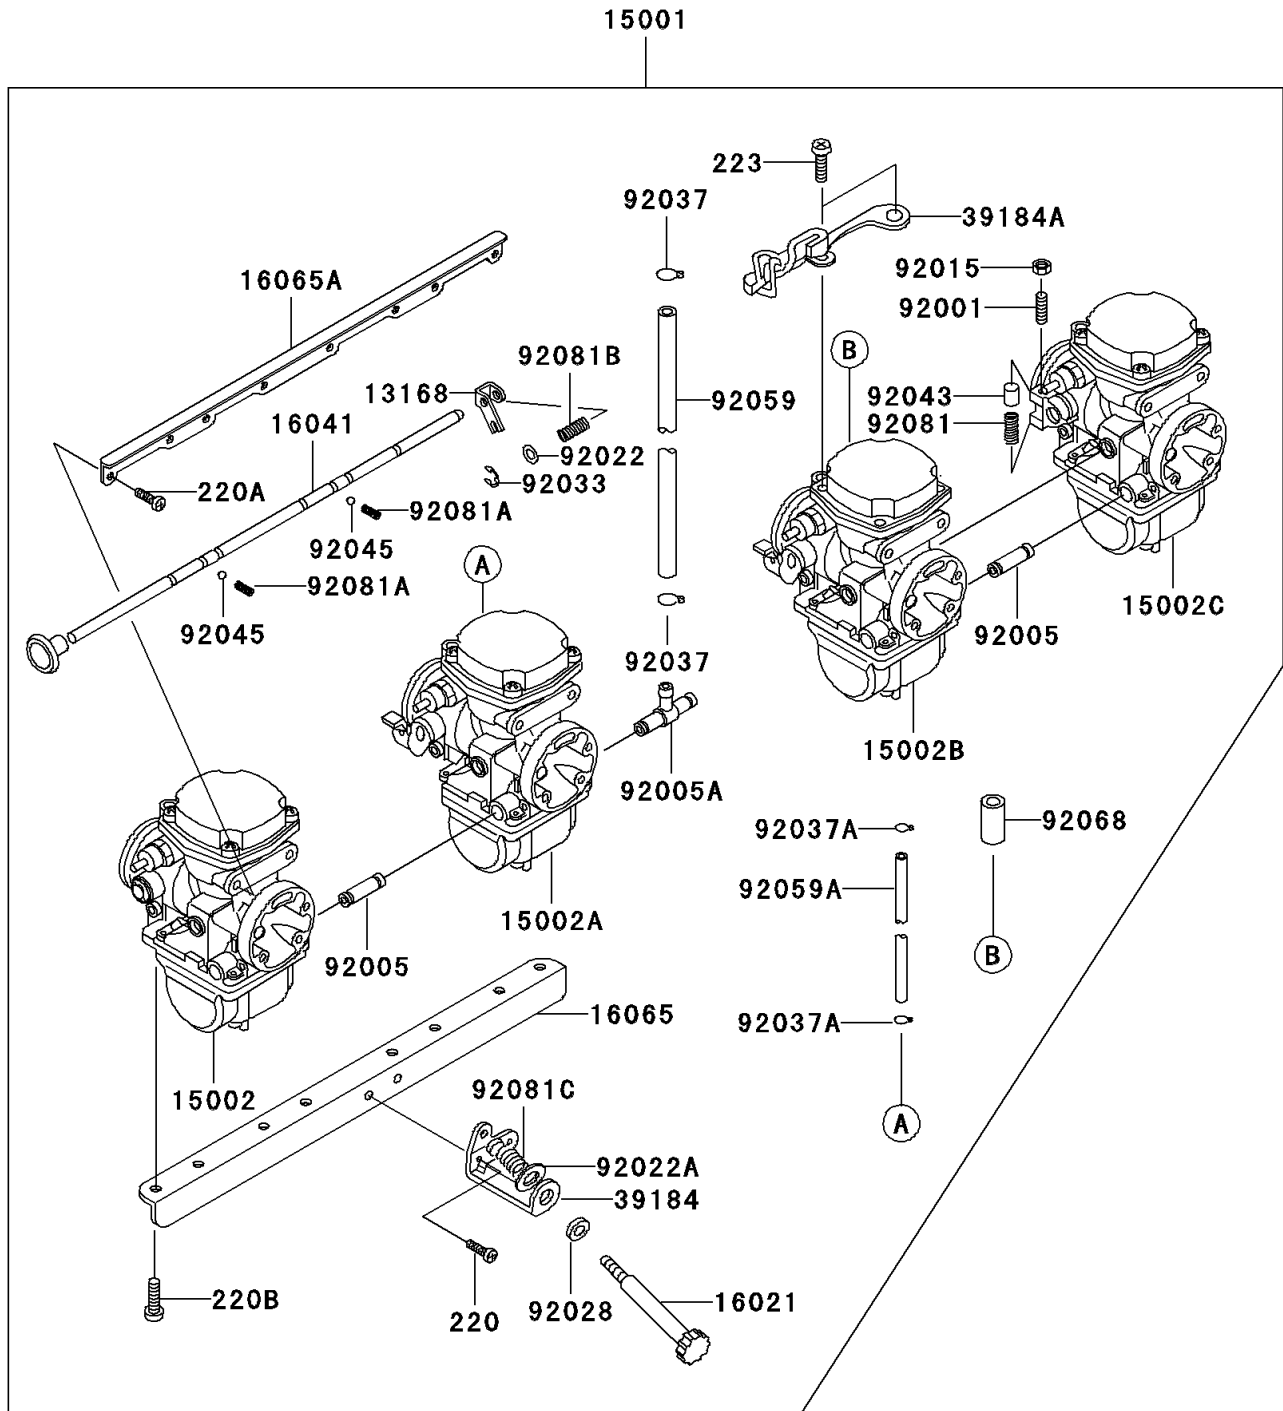

2005 Police 1000 PARTS DIAGRAM

Carburetor

E1611

2005 Police 1000 PARTS LIST

Carburetor

ITEM NAME	PART NUMBER	QUANTITY
SCREW-PAN-CROS,5X8 (Ref # 220)	220B0508	1
SCREW-PAN-CROS (Ref # 220A)	220B0510	8
SCREW-PAN-CROS,6X14 (Ref # 220B)	220B0614	8
SCREW-PAN-WS-CROS (Ref # 223)	223B0514	2
LEVER,CHOKE (Ref # 13168)	13168-1091	4
CARBURETOR-ASSY (Ref # 15001)	15001-1929	1
CARBURETOR,LH,OUTSIDE (Ref # 15002)	15002-1258	1
CARBURETOR,LH,INSIDE (Ref # 15002A)	15002-1259	1
CARBURETOR,RH,INSIDE (Ref # 15002B)	15002-1260	1
CARBURETOR,RH,OUTSIDE (Ref # 15002C)	15002-1261	1
SCREW-THROTTLE STOP (Ref # 16021)	16021-1103	1
SHAFT-CARBURETOR,CHOKE (Ref # 16041)	16041-1024	1
HOLDER-CARBURETOR,LWR (Ref # 16065)	16065-1043	1
HOLDER-CARBURETOR,UPP (Ref # 16065A)	16065-1044	1
BRACKET-ASSY,IDLING ADJUSTER (Ref # 39184)	39184-1007	1
BRACKET-ASSY,THROTTLE CABLE (Ref # 39184A)	39184-1013	1
BOLT,ADJUSTING (Ref # 92001)	92001-1447	3
FITTING,FUEL,I-TYPE (Ref # 92005)	92005-1035	2
FITTING,FUEL,T-TYPE (Ref # 92005A)	92005-1036	1
NUT,THROTTLE VALVE ADJUSTING (Ref # 92015)	92015-1119	3
WASHER,SPRING (Ref # 92022)	92022-1255	4
WASHER,THROTTLE STOP SCREW (Ref # 92022A)	92022-1491	1
BUSHING,IDLING ADJUSTER (Ref # 92028)	92028-1266	1
RING-SNAP,E-TYPE (Ref # 92033)	92033-1066	4
CLAMP,TUBE (Ref # 92037)	92037-1184	2
CLAMP,BREATHER TUBE (Ref # 92037A)	92037-174	2
PIN,THROTTLE VALVE ADJUST (Ref # 92043)	92043-1079	3
BALL-STEEL,1/8" (Ref # 92045)	92045-1044	2
TUBE,7.5X12.5X250 (Ref # 92059)	92059-1187	1

2005 Police 1000 PARTS LIST

Carburetor

ITEM NAME	PART NUMBER	QUANTITY
TUBE,5X9X150 (Ref # 92059A)	92059-1188	1
PLUG,12X25 (Ref # 92068)	92068-006	1
SPRING,THROTTLE VALVE ADJUST (Ref # 92081)	92081-1259	3
SPRING,SHAFT STOP (Ref # 92081A)	92081-1260	2
SPRING,CHOKE SHAFT (Ref # 92081B)	92081-1364	4
SPRING,THROTTLE STOP SCREW (Ref # 92081C)	92081-1377	1