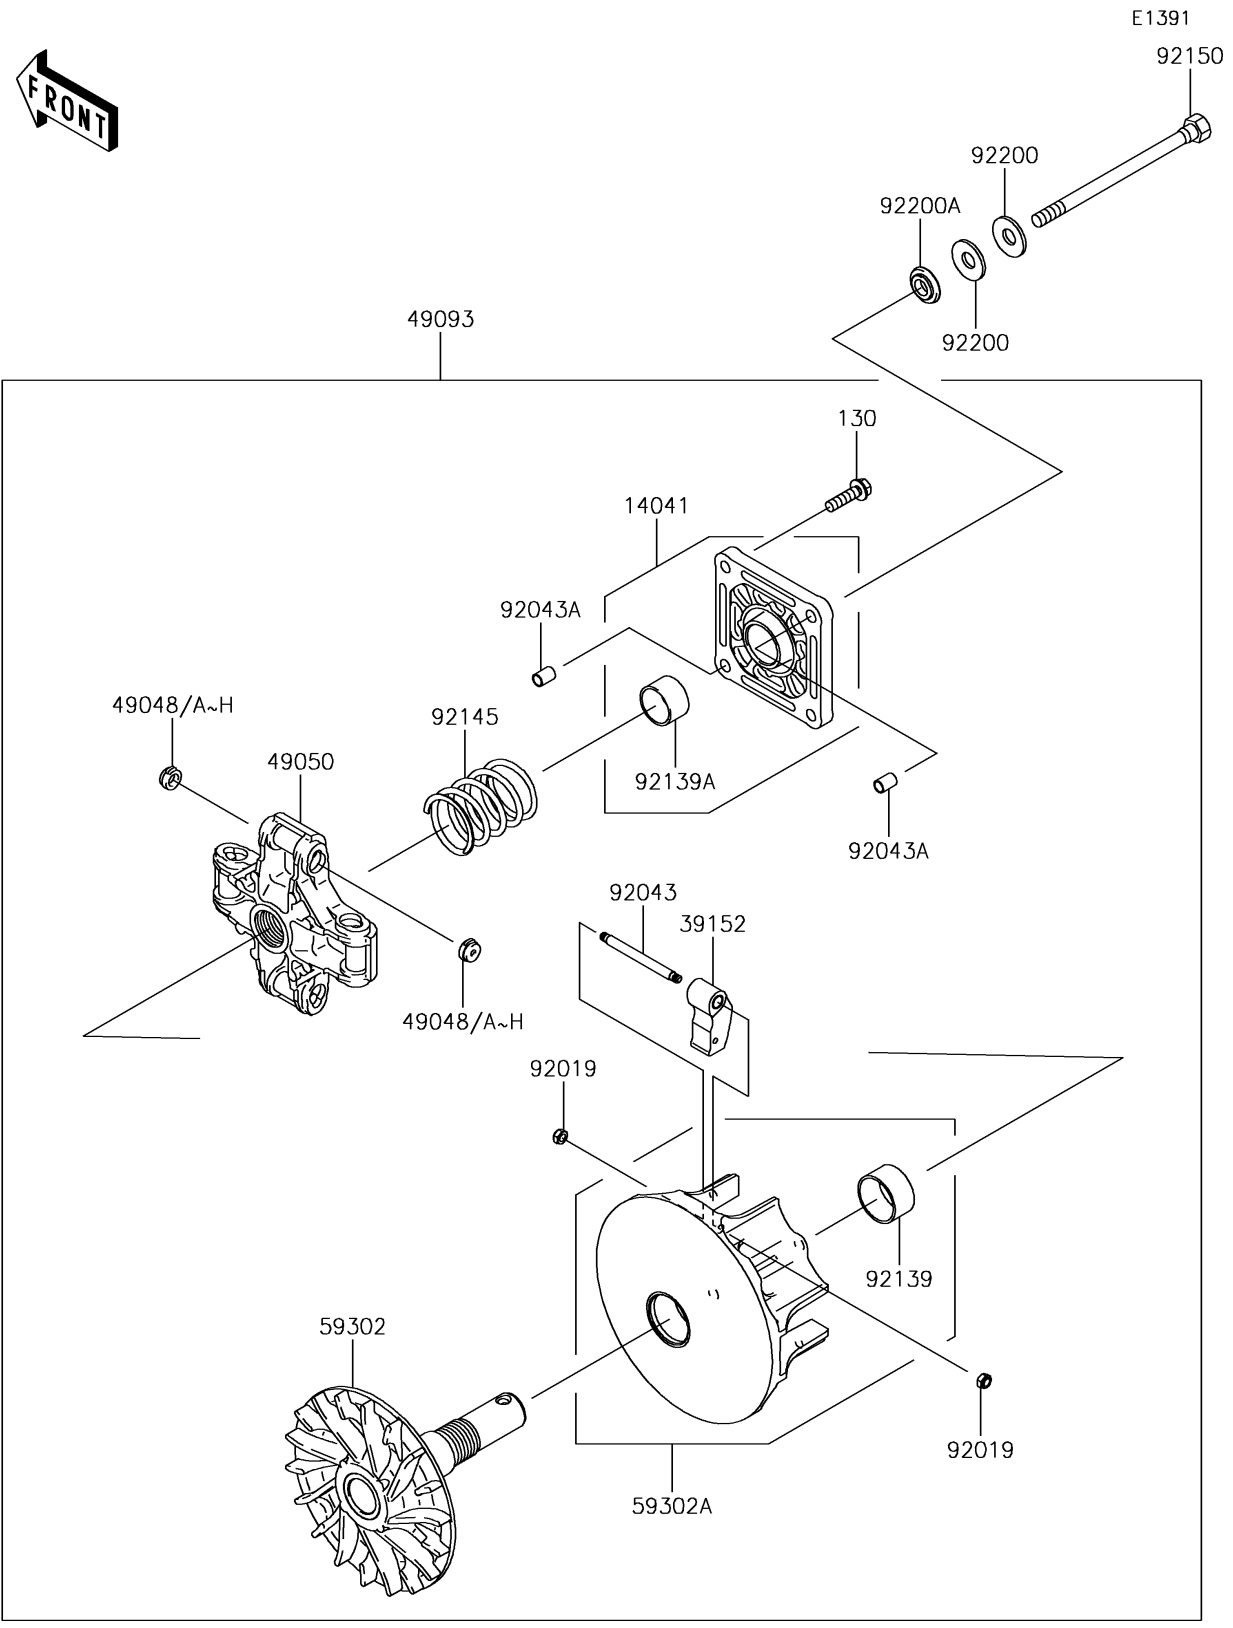

2017 Mule SX 4X4 XC PARTS DIAGRAM

Drive Converter

2017 Mule SX 4X4 XC PARTS LIST

Drive Converter

ITEM NAME	PART NUMBER	QUANTITY
COVER-COMP (Ref # 14041)	14041-0022	1
WEIGHT-RAMP (Ref # 39152)	39152-0031	4
SHOE,T=7.2 (Ref # 49048)	49048-1087	AR
SHOE,T=7.3 (Ref # 49048A)	49048-1088	AR
SHOE,T=7.4 (Ref # 49048B)	49048-1089	AR
SHOE,T=7.5 (Ref # 49048C)	49048-1090	8
SHOE,T=7.6 (Ref # 49048D)	49048-1091	AR
SHOE,T=7.7 (Ref # 49048E)	49048-1092	AR
SHOE,T=7.8 (Ref # 49048F)	49048-1093	AR
SHOE,T=7.9 (Ref # 49048G)	49048-1094	AR
SHOE,T=8.0 (Ref # 49048H)	49048-1095	AR
SPIDER (Ref # 49050)	49050-0012	1
CONVERTER-ASSY-DRIVE (Ref # 49093)	49093-0031	1
SHEAVE-COMP,FIXED (Ref # 59302)	59302-0025	1
SHEAVE-COMP (Ref # 59302A)	59302-0084	1
NUT,LOCK,6MM (Ref # 92019)	92019-008	8
PIN (Ref # 92043)	92043-0809	4
PIN,8.2X10X14 (Ref # 92043A)	92043-1264	2
BUSHING (Ref # 92139)	92139-0049	1
BUSHING (Ref # 92139A)	92139-0050	1
SPRING (Ref # 92145)	92145-0742	1
BOLT,12X163.5 (Ref # 92150)	92150-1008	1
WASHER (Ref # 92200)	92200-0249	2
WASHER (Ref # 92200A)	92200-1634	1
BOLT-FLANGED,8X30 (Ref # 130)	130CA0830	4