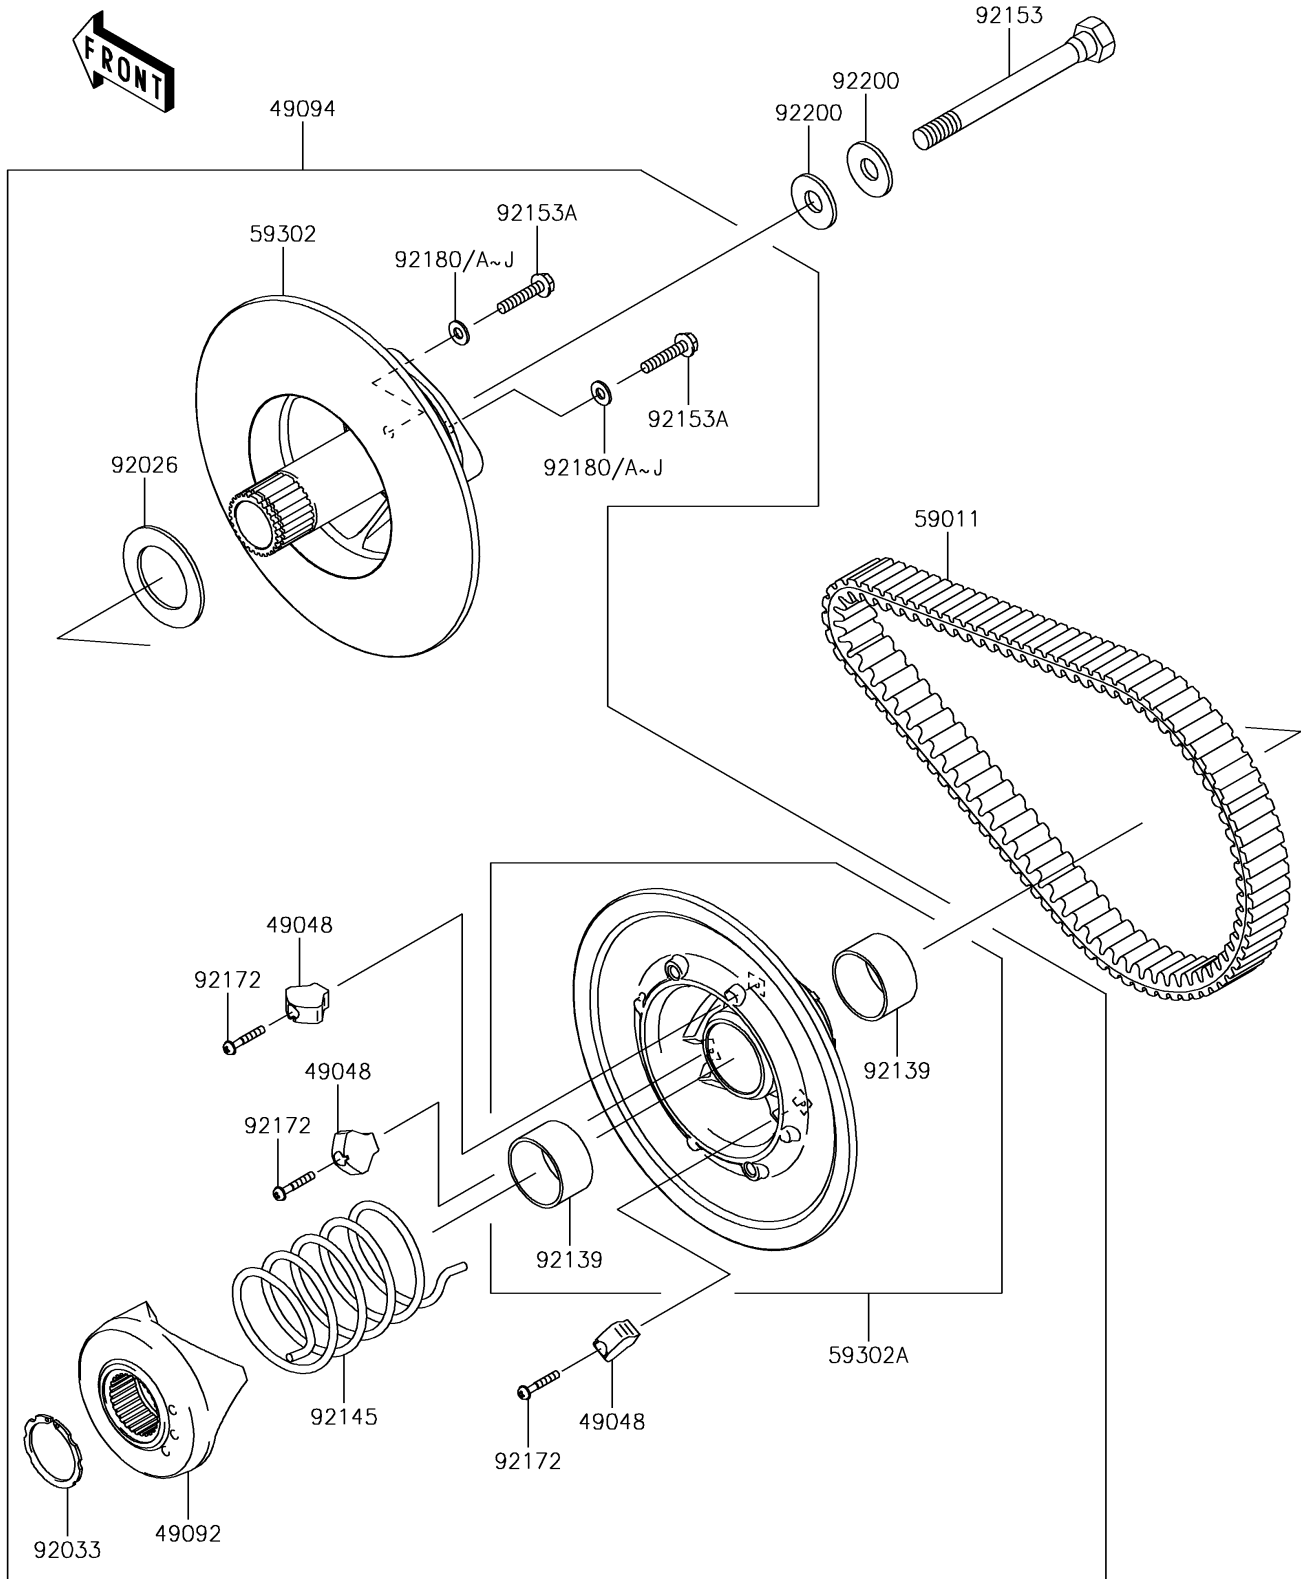

2017 Mule SX 4X4 XC PARTS DIAGRAM

Driven Converter/Drive Belt

E1392

2017 Mule SX 4X4 XC PARTS LIST

Driven Converter/Drive Belt

ITEM NAME	PART NUMBER	QUANTITY
SHOE (Ref # 49048)	49048-0001	3
RAMP (Ref # 49092)	49092-0005	1
CONVERTER-ASSY-DRIVEN (Ref # 49094)	49094-0049	1
BELT (Ref # 59011)	59011-0011	1
SHEAVE-COMP, FIXED (Ref # 59302)	59302-0008	1
SHEAVE-COMP (Ref # 59302A)	59302-0098	1
SPACER, 38X60X2.5 (Ref # 92026)	92026-0046	1
RING-SNAP (Ref # 92033)	92033-0053	1
BUSHING (Ref # 92139)	92139-0054	2
SPRING (Ref # 92145)	92145-0743	1
BOLT, 12X121 (Ref # 92153)	92153-0593	1
BOLT, 6X28 (Ref # 92153A)	92153-0833	2
SCREW, 4X25 (Ref # 92172)	92172-0060	3
SHIM, T=0.8 (Ref # 92180)	92180-0150	AR
SHIM, T=1.0 (Ref # 92180A)	92180-0151	AR
SHIM, T=1.2 (Ref # 92180B)	92180-0152	AR
SHIM, T=1.4 (Ref # 92180C)	92180-0153	2
SHIM, T=1.6 (Ref # 92180D)	92180-0154	AR
SHIM, T=1.8 (Ref # 92180E)	92180-0155	AR
SHIM, T=2.0 (Ref # 92180F)	92180-0156	AR
SHIM, T=2.3 (Ref # 92180G)	92180-0157	AR
SHIM, T=2.5 (Ref # 92180H)	92180-0158	AR
SHIM, T=2.8 (Ref # 92180I)	92180-0159	AR
SHIM, T=3.2 (Ref # 92180J)	92180-0160	AR
WASHER (Ref # 92200)	92200-0249	2