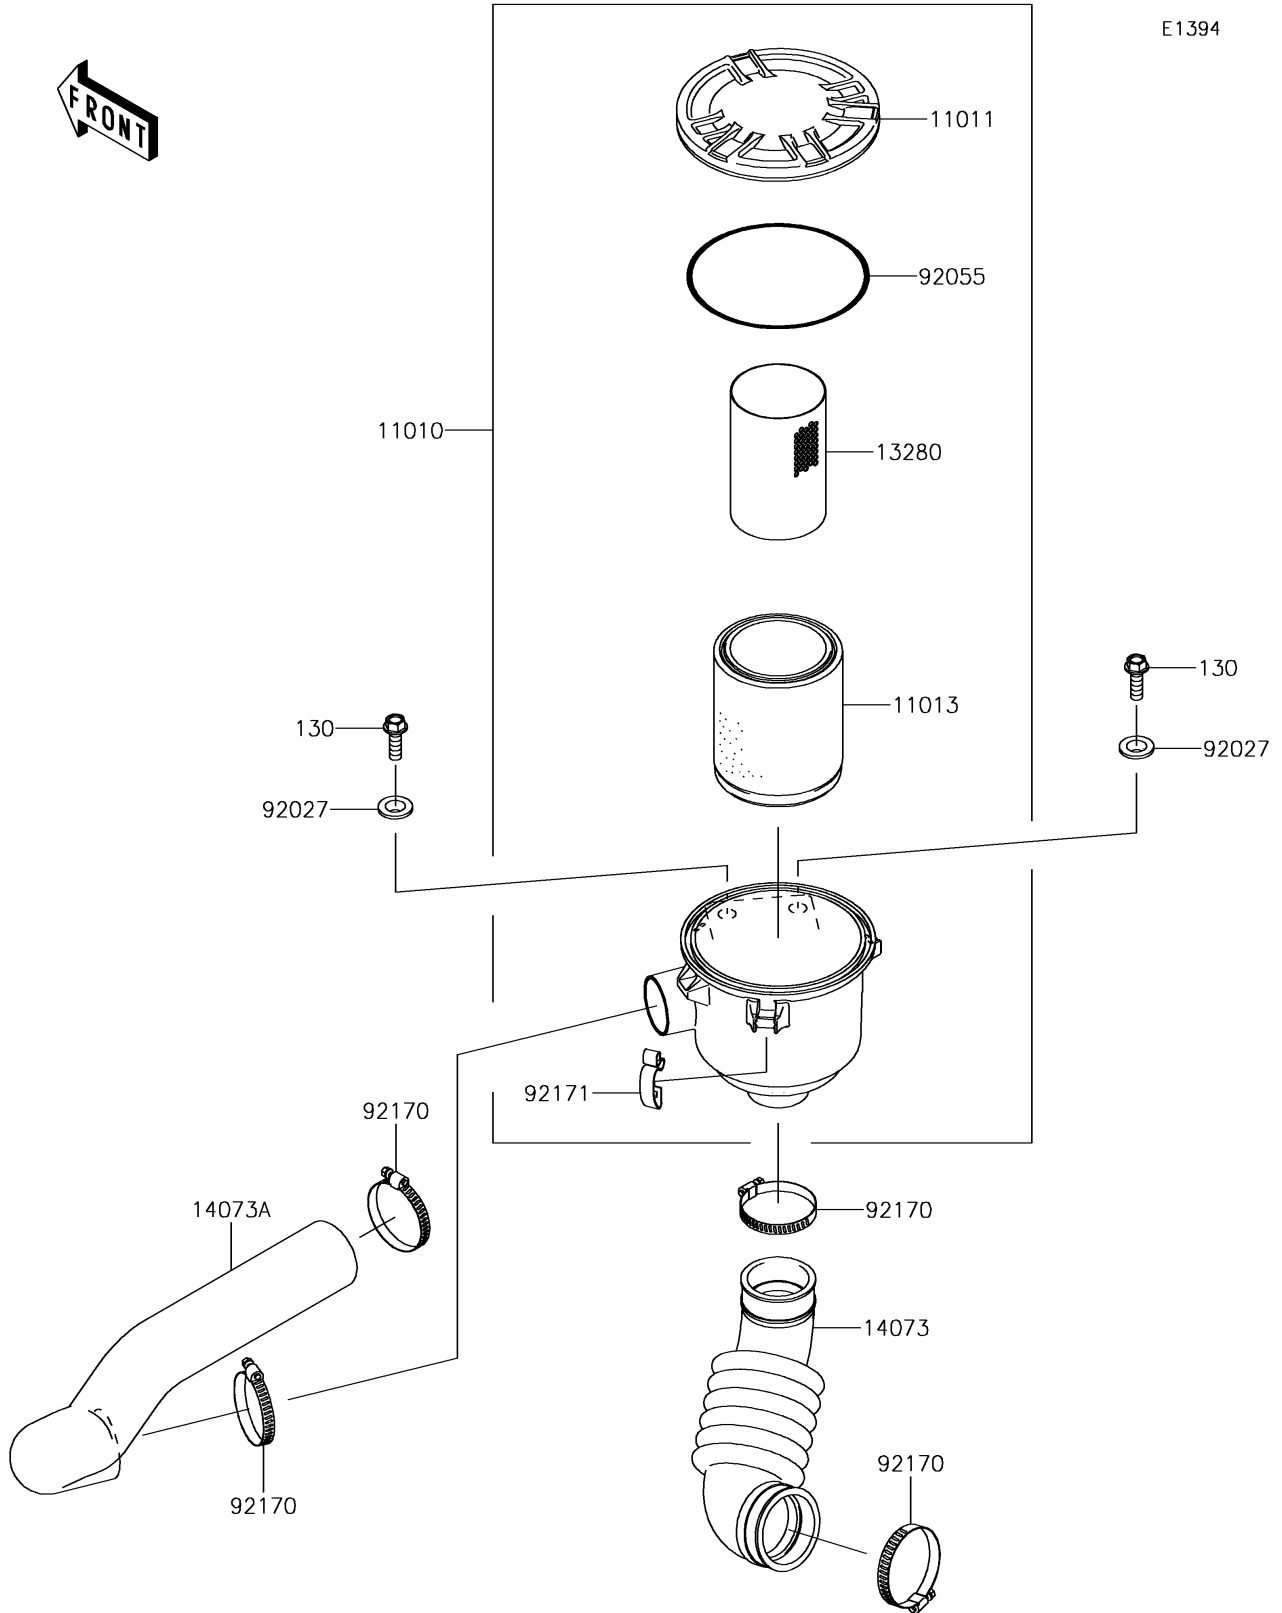

# 2019 MULE SX™ 4x4 XC PARTS DIAGRAM

Air Cleaner-Belt Converter

E1394

## 2019 MULE SX™ 4x4 XC PARTS LIST

### Air Cleaner-Belt Converter

ITEM NAME	PART NUMBER	QUANTITY
FILTER-ASSY-AIR (Ref # 11010)	11010-0172	1
CASE-AIR FILTER,CAP (Ref # 11011)	11011-0135	1
ELEMENT-AIR FILTER (Ref # 11013)	11013-0037	1
HOLDER (Ref # 13280)	13280-0312	1
DUCT,AIR FILTER-CASE (Ref # 14073)	14073-0061	1
DUCT,BAR-AIR FILTER (Ref # 14073A)	14073-0080	1
COLLAR (Ref # 92027)	92027-1354	2
RING-O,122X4 (Ref # 92055)	92055-0167	1
CLAMP (Ref # 92170)	92170-1674	4
CLAMP (Ref # 92171)	92171-0225	3
BOLT-FLANGED,8X25 (Ref # 130)	130BA0825	2