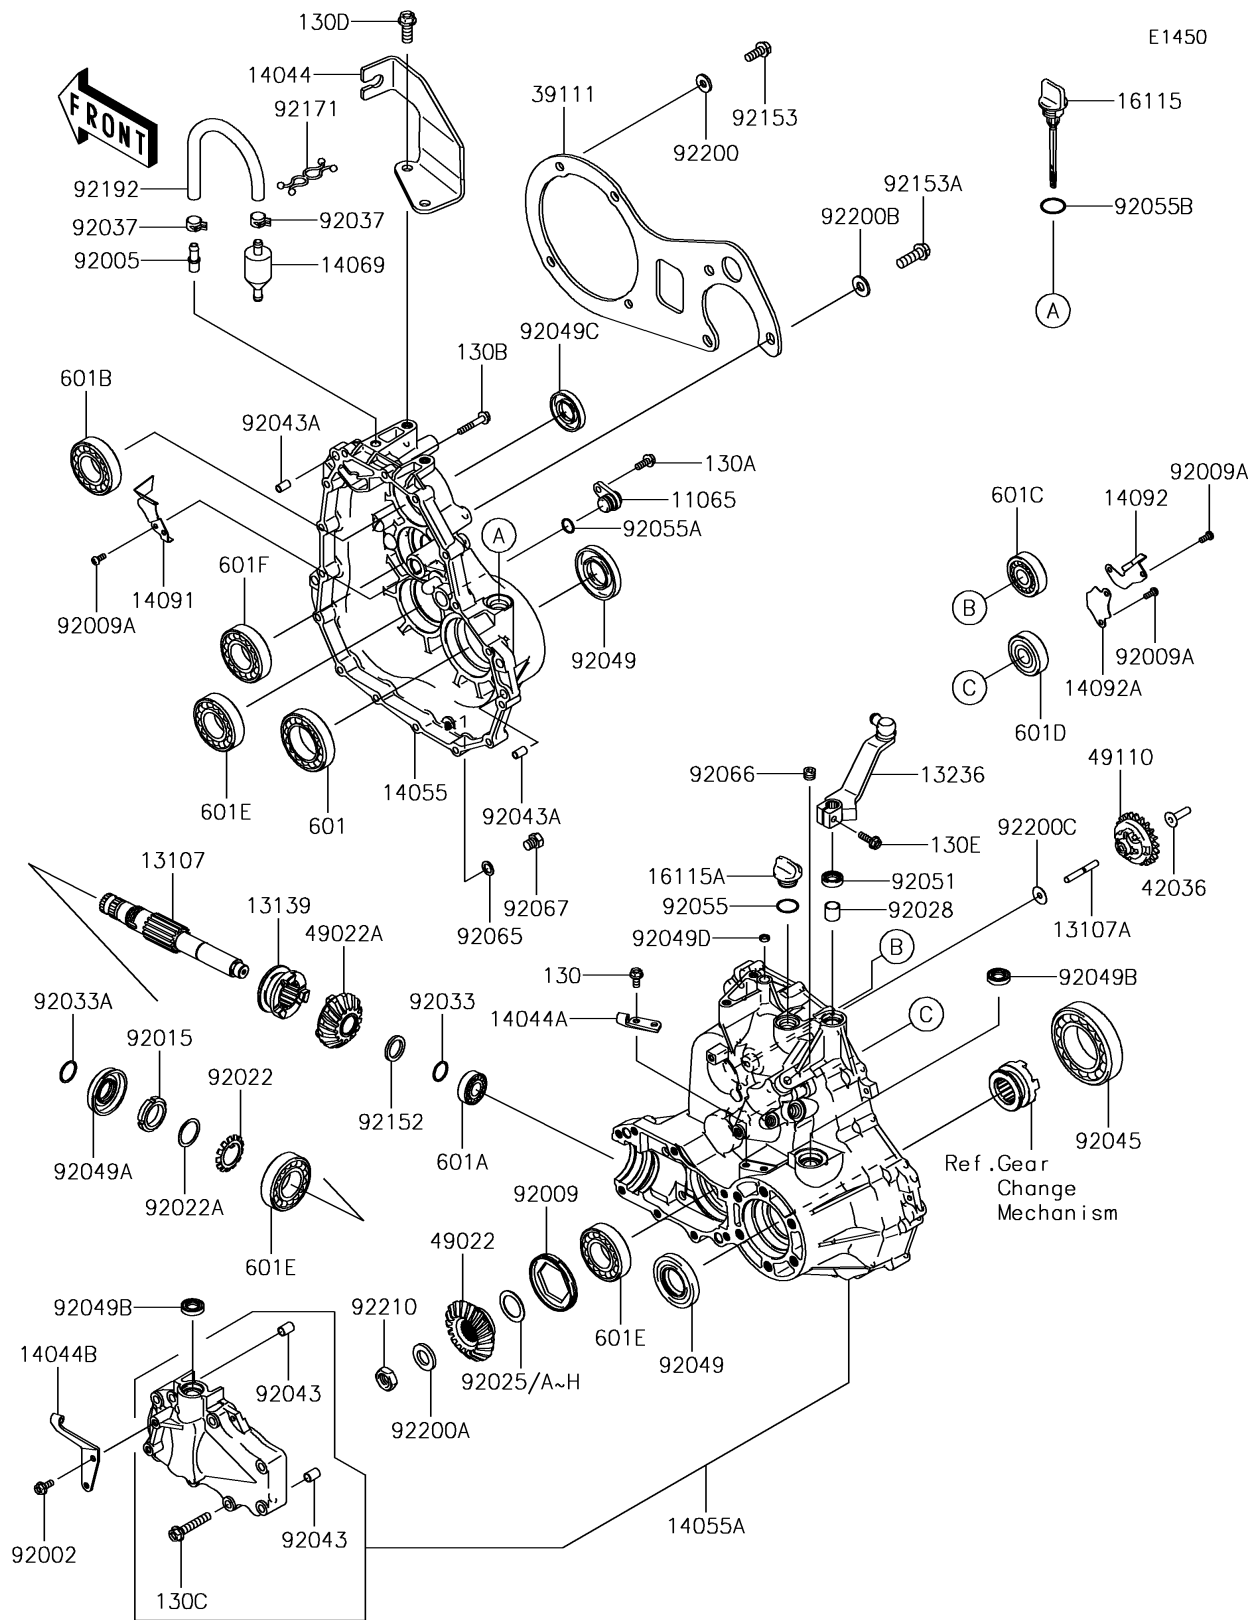

2017 Mule SX 4X4 XC PARTS DIAGRAM

Gear Box