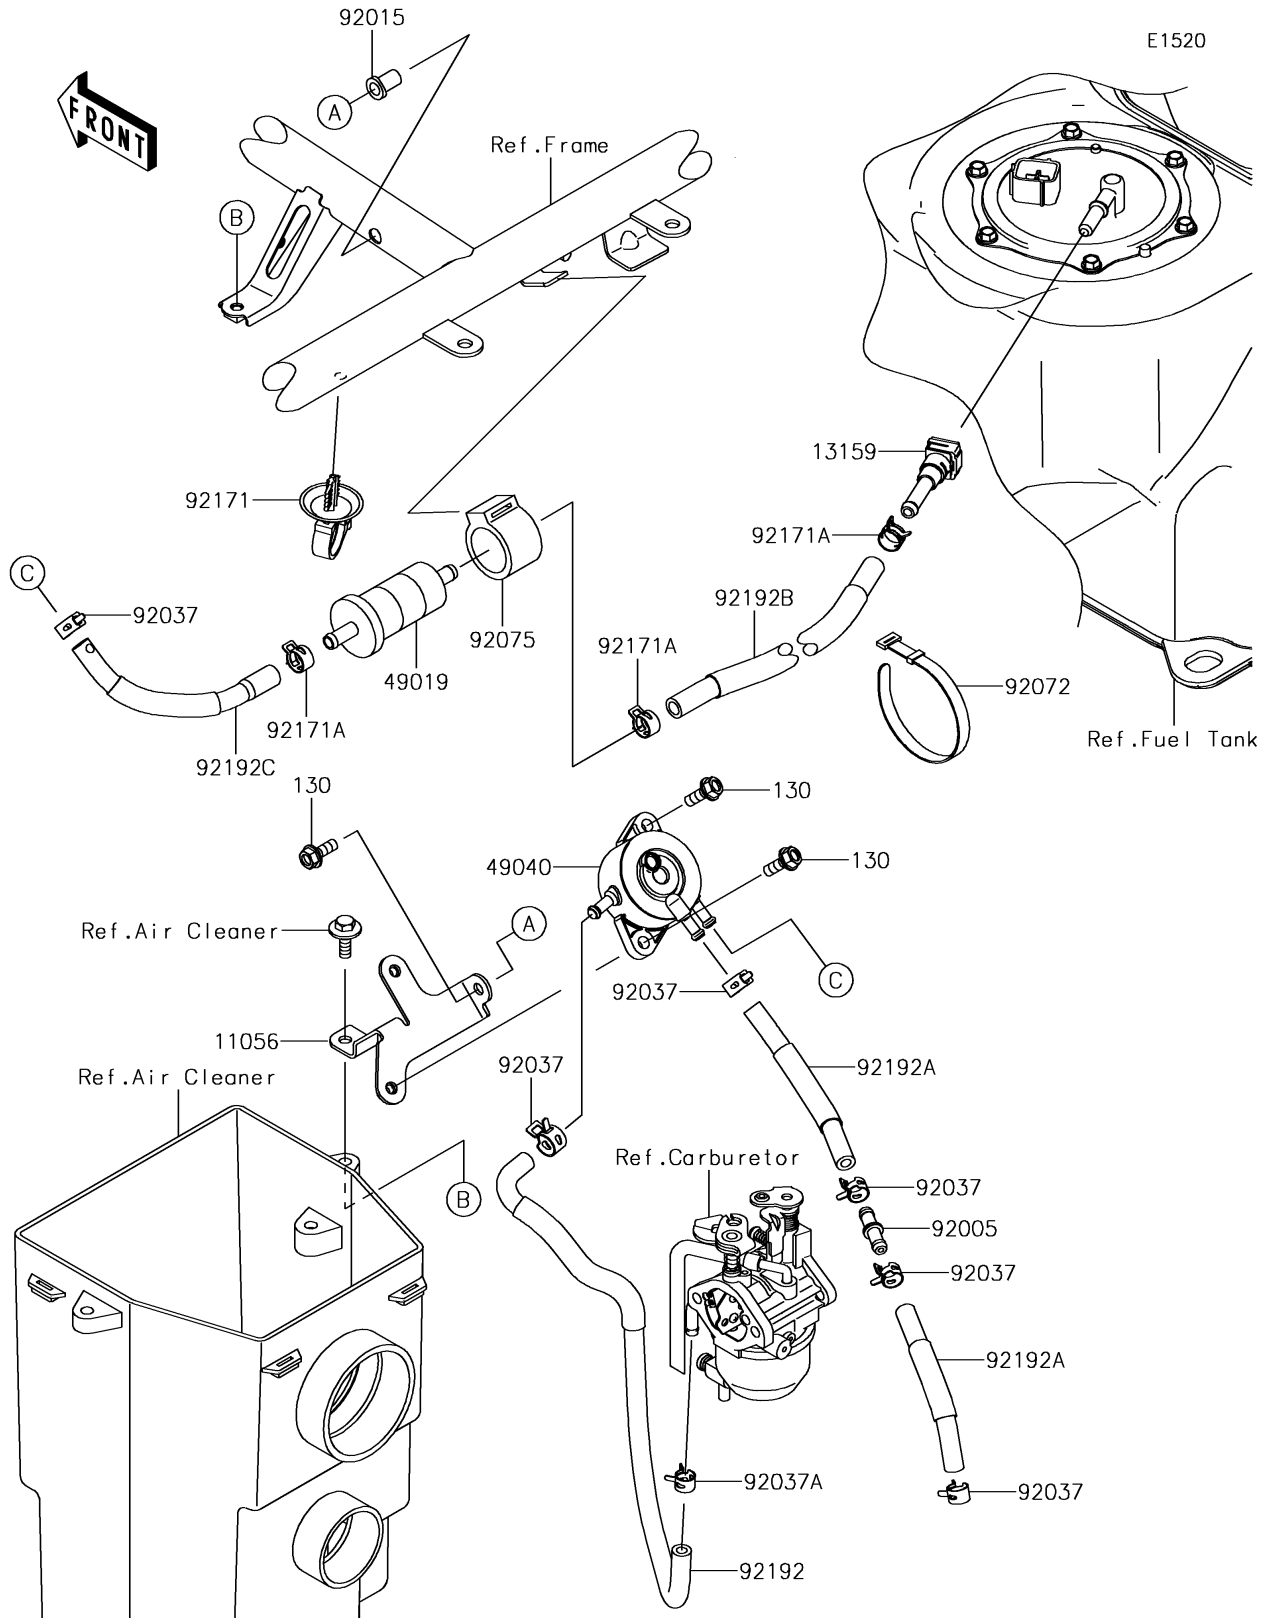

# 2017 Mule SX 4X4 XC PARTS DIAGRAM

## Fuel Pump

## 2017 Mule SX 4X4 XC PARTS LIST

### Fuel Pump

ITEM NAME	PART NUMBER	QUANTITY
BRACKET,PUMP-FUEL (Ref # 11056)	11056-4297	1
CONNECTOR (Ref # 13159)	13159-0022	1
FILTER-FUEL (Ref # 49019)	49019-1055	1
PUMP-FUEL (Ref # 49040)	49040-7001	1
FITTING (Ref # 92005)	92005-0856	1
NUT,POP,6MM (Ref # 92015)	92015-1759	1
CLAMP,TUBE (Ref # 92037)	92037-1505	6
CLAMP (Ref # 92037A)	92037-2113	1
BAND,L=186 (Ref # 92072)	92072-056	1
DAMPER,FUEL FILTER (Ref # 92075)	92075-1853	1
CLAMP (Ref # 92171)	92171-0453	1
CLAMP (Ref # 92171A)	92171-0515	3
TUBE,CARB.-PUMP FUEL (Ref # 92192)	92192-0826	1
TUBE,CRAB.INSULATOR-PUMP (Ref # 92192A)	92192-1613	2
TUBE,TANK-FUEL FILTER (Ref # 92192B)	92192-1689	1
TUBE,FUEL FILTER-FUEL PUMP (Ref # 92192C)	92192-1750	1
BOLT-FLANGED,6X16 (Ref # 130)	130BA0616	3