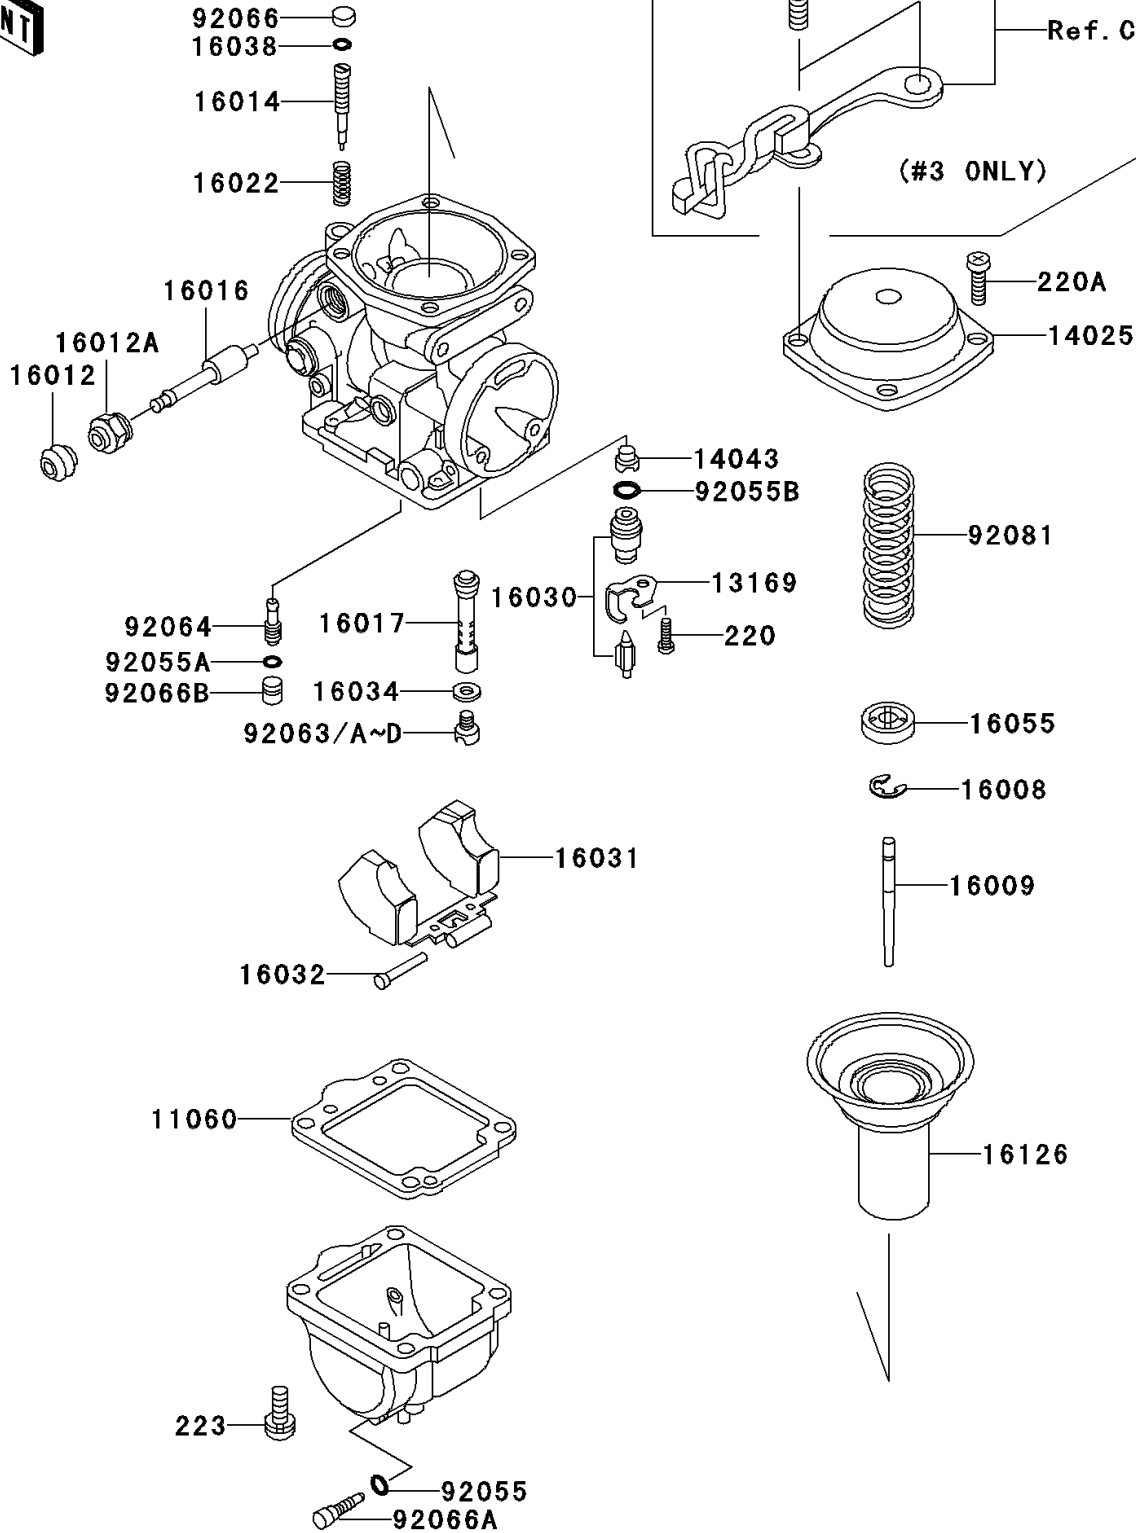

2001 Police 1000 PARTS DIAGRAM

Carburetor Parts

E1612

2001 Police 1000 PARTS LIST

Carburetor Parts

ITEM NAME	PART NUMBER	QUANTITY
SCREW-PAN-CROS,4X6 (Ref # 220)	220B0406	4
SCREW-PAN-CROS,5X8 (Ref # 220A)	220B0508	14
SCREW-PAN-WS-CROS (Ref # 223)	223B0516	16
GASKET (Ref # 11060)	11060-1607	4
PLATE,FLOAT VALVE (Ref # 13169)	13169-1482	4
TOP-CHAMBER,MIXING (Ref # 14025)	14025-1395	4
FILTER,FLOAT VALVE (Ref # 14043)	14043-1010	4
CLAMP,E-TYPE (Ref # 16008)	16008-014	4
NEEDLE-JET,5GN45 (Ref # 16009)	16009-1285	4
CAP-STARTER PLUNGER,RUBBER (Ref # 16012)	16012-1010	4
CAP-STARTER PLUNGER (Ref # 16012A)	16012-1011	4
SCREW-PILOT AIR (Ref # 16014)	16014-1014	4
PLUNGER (Ref # 16016)	16016-1019	4
JET-NEEDLE,#AY-1 (Ref # 16017)	16017-1086	4
SPRING,PILOT SCREW (Ref # 16022)	16022-016	4
VALVE-FLOAT,2.5 (Ref # 16030)	16030-1016	4
FLOAT (Ref # 16031)	16031-1013	4
PIN,FLOAT (Ref # 16032)	16032-008	4
WASHER,MAIN JET (Ref # 16034)	16034-001	4
GASKET,"O"RING (Ref # 16038)	16038-022	4
PLATE,NEEDLE (Ref # 16055)	16055-010	4
VALVE,DIAPHRAGM (Ref # 16126)	16126-1149	4
RING-O (Ref # 92055)	92055-044	4
RING-O,CHECK VALVE (Ref # 92055A)	92055-1059	4
RING-O (Ref # 92055B)	92055-1105	4
JET-MAIN,#A127.5 (Ref # 92063)	92063-1100	4
JET-MAIN,#A122.5 (Ref # 92063A)	92063-1101	4
JET-MAIN,#A125 (Ref # 92063B)	92063-1102	4
JET-MAIN,#A130 (Ref # 92063C)	92063-1103	4

2001 Police 1000 PARTS LIST

Carburetor Parts

ITEM NAME	PART NUMBER	QUANTITY
JET-MAIN,#A132.5 (Ref # 92063D)	92063-1104	4
JET-PILOT,#A37.5 (Ref # 92064)	92064-1036	4
PLUG,PILOT AIR SCREW,6.9X2 (Ref # 92066)	92066-1051	4
PLUG,DRAIN (Ref # 92066A)	92066-1064	4
PLUG,PILOT JET (Ref # 92066B)	92066-1087	4
SPRING,DIAPHRAGM VALVE (Ref # 92081)	92081-1363	4