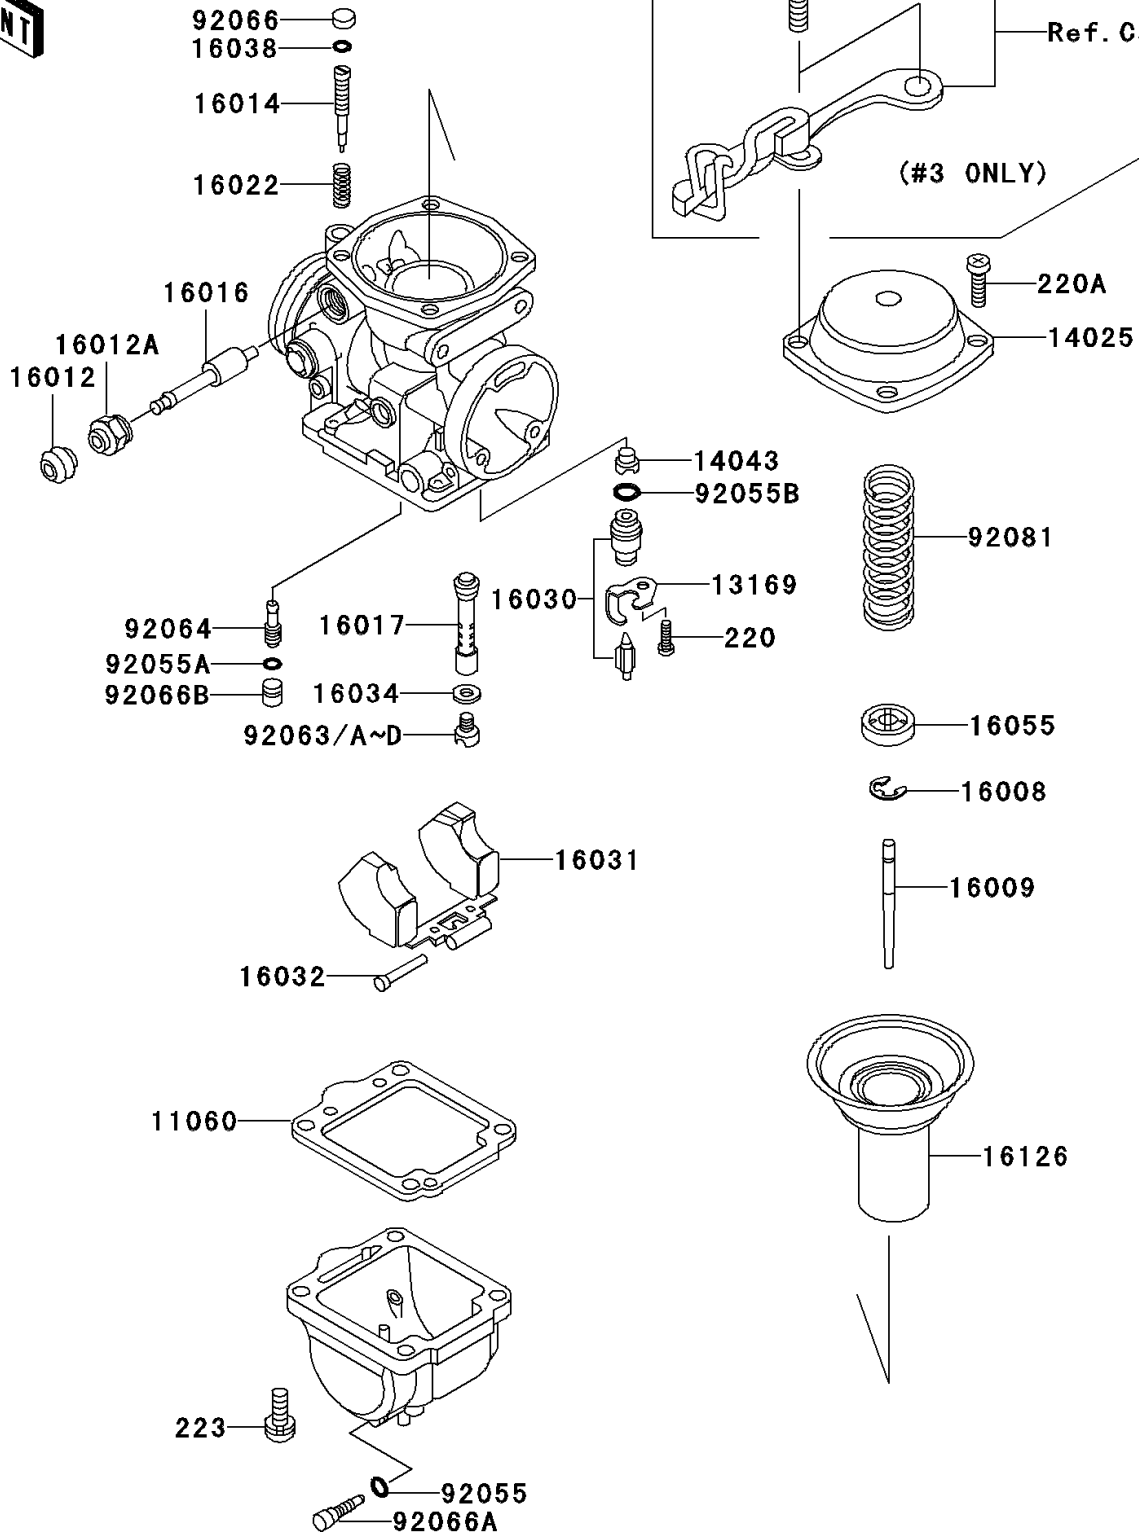

2002 Police 1000 PARTS DIAGRAM

Carburetor Parts

E1612

2002 Police 1000 PARTS LIST

Carburetor Parts

ITEM NAME	PART NUMBER	QUANTITY
SCREW-PAN-CROS,4X6 (Ref # 220)	220B0406	4
SCREW-PAN-CROS,5X8 (Ref # 220A)	220B0508	14
SCREW-PAN-WS-CROS (Ref # 223)	223B0516	16
GASKET (Ref # 11060)	11060-1607	4
PLATE,FLOAT VALVE (Ref # 13169)	13169-1482	4
TOP-CHAMBER,MIXING (Ref # 14025)	14025-1395	4
FILTER,FLOAT VALVE (Ref # 14043)	14043-1010	4
CLAMP,E-TYPE (Ref # 16008)	16008-014	4
NEEDLE-JET,5GN45 (Ref # 16009)	16009-1285	4
CAP-STARTER PLUNGER,RUBBER (Ref # 16012)	16012-1010	4
CAP-STARTER PLUNGER (Ref # 16012A)	16012-1011	4
SCREW-PILOT AIR (Ref # 16014)	16014-1014	4
PLUNGER (Ref # 16016)	16016-1019	4
JET-NEEDLE,#AY-1 (Ref # 16017)	16017-1086	4
SPRING,PILOT SCREW (Ref # 16022)	16022-016	4
VALVE-FLOAT,2.5 (Ref # 16030)	16030-1016	4
FLOAT (Ref # 16031)	16031-1013	4
PIN,FLOAT (Ref # 16032)	16032-008	4
WASHER,MAIN JET (Ref # 16034)	16034-001	4
GASKET,"O"RING (Ref # 16038)	16038-022	4
PLATE,NEEDLE (Ref # 16055)	16055-010	4
VALVE,DIAPHRAGM (Ref # 16126)	16126-1149	4
RING-O (Ref # 92055)	92055-044	4
RING-O,CHECK VALVE (Ref # 92055A)	92055-1059	4
RING-O (Ref # 92055B)	92055-1105	4
JET-MAIN,#A127.5 (Ref # 92063)	92063-1100	4
JET-MAIN,#A122.5 (Ref # 92063A)	92063-1101	4
JET-MAIN,#A125 (Ref # 92063B)	92063-1102	4
JET-MAIN,#A130 (Ref # 92063C)	92063-1103	4

2002 Police 1000 PARTS LIST

Carburetor Parts

ITEM NAME	PART NUMBER	QUANTITY
JET-MAIN,#A132.5 (Ref # 92063D)	92063-1104	4
JET-PILOT,#A37.5 (Ref # 92064)	92064-1036	4
PLUG,PILOT AIR SCREW,6.9X2 (Ref # 92066)	92066-1051	4
PLUG,DRAIN (Ref # 92066A)	92066-1064	4
PLUG,PILOT JET (Ref # 92066B)	92066-1087	4
SPRING,DIAPHRAGM VALVE (Ref # 92081)	92081-1363	4