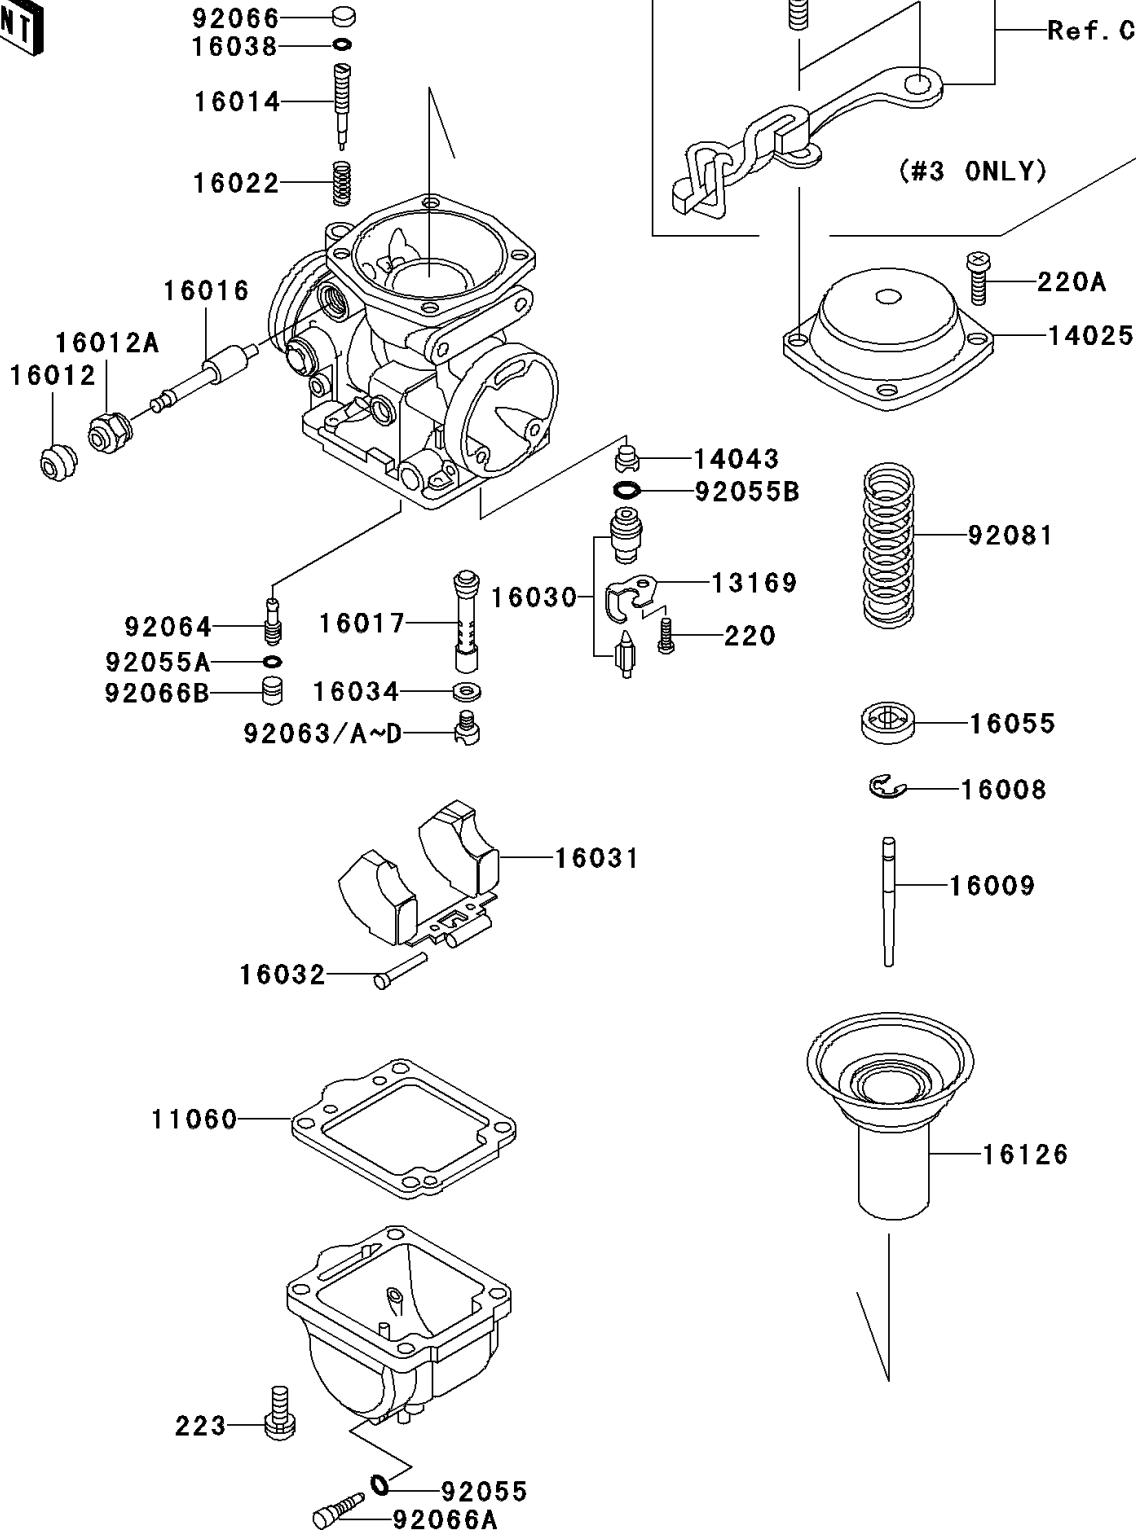

2003 Police 1000 PARTS DIAGRAM

Carburetor Parts

E1612

2003 Police 1000 PARTS LIST

Carburetor Parts

ITEM NAME	PART NUMBER	QUANTITY
SCREW-PAN-CROS,4X6 (Ref # 220)	220B0406	4
SCREW-PAN-CROS,5X8 (Ref # 220A)	220B0508	14
SCREW-PAN-WS-CROS (Ref # 223)	223B0516	16
GASKET (Ref # 11060)	11060-1607	4
PLATE,FLOAT VALVE (Ref # 13169)	13169-1482	4
TOP-CHAMBER,MIXING (Ref # 14025)	14025-1395	4
FILTER,FLOAT VALVE (Ref # 14043)	14043-1010	4
CLAMP,E-TYPE (Ref # 16008)	16008-014	4
NEEDLE-JET,5GN45 (Ref # 16009)	16009-1285	4
CAP-STARTER PLUNGER,RUBBER (Ref # 16012)	16012-1010	4
CAP-STARTER PLUNGER (Ref # 16012A)	16012-1011	4
SCREW-PILOT AIR (Ref # 16014)	16014-1014	4
PLUNGER (Ref # 16016)	16016-1019	4
JET-NEEDLE,#AY-1 (Ref # 16017)	16017-1086	4
SPRING,PILOT SCREW (Ref # 16022)	16022-016	4
VALVE-FLOAT,2.5 (Ref # 16030)	16030-1016	4
FLOAT (Ref # 16031)	16031-1013	4
PIN,FLOAT (Ref # 16032)	16032-008	4
WASHER,MAIN JET (Ref # 16034)	16034-001	4
GASKET,"O"RING (Ref # 16038)	16038-022	4
PLATE,NEEDLE (Ref # 16055)	16055-010	4
VALVE,DIAPHRAGM (Ref # 16126)	16126-1149	4
RING-O (Ref # 92055)	92055-044	4
RING-O,CHECK VALVE (Ref # 92055A)	92055-1059	4
RING-O (Ref # 92055B)	92055-1105	4
JET-MAIN,#A127.5 (Ref # 92063)	92063-1100	4
JET-MAIN,#A122.5 (Ref # 92063A)	92063-1101	4
JET-MAIN,#A125 (Ref # 92063B)	92063-1102	4
JET-MAIN,#A130 (Ref # 92063C)	92063-1103	4

2003 Police 1000 PARTS LIST

Carburetor Parts

ITEM NAME	PART NUMBER	QUANTITY
JET-MAIN,#A132.5 (Ref # 92063D)	92063-1104	4
JET-PILOT,#A37.5 (Ref # 92064)	92064-1036	4
PLUG,PILOT AIR SCREW,6.9X2 (Ref # 92066)	92066-1051	4
PLUG,DRAIN (Ref # 92066A)	92066-1064	4
PLUG,PILOT JET (Ref # 92066B)	92066-1087	4
SPRING,DIAPHRAGM VALVE (Ref # 92081)	92081-1363	4