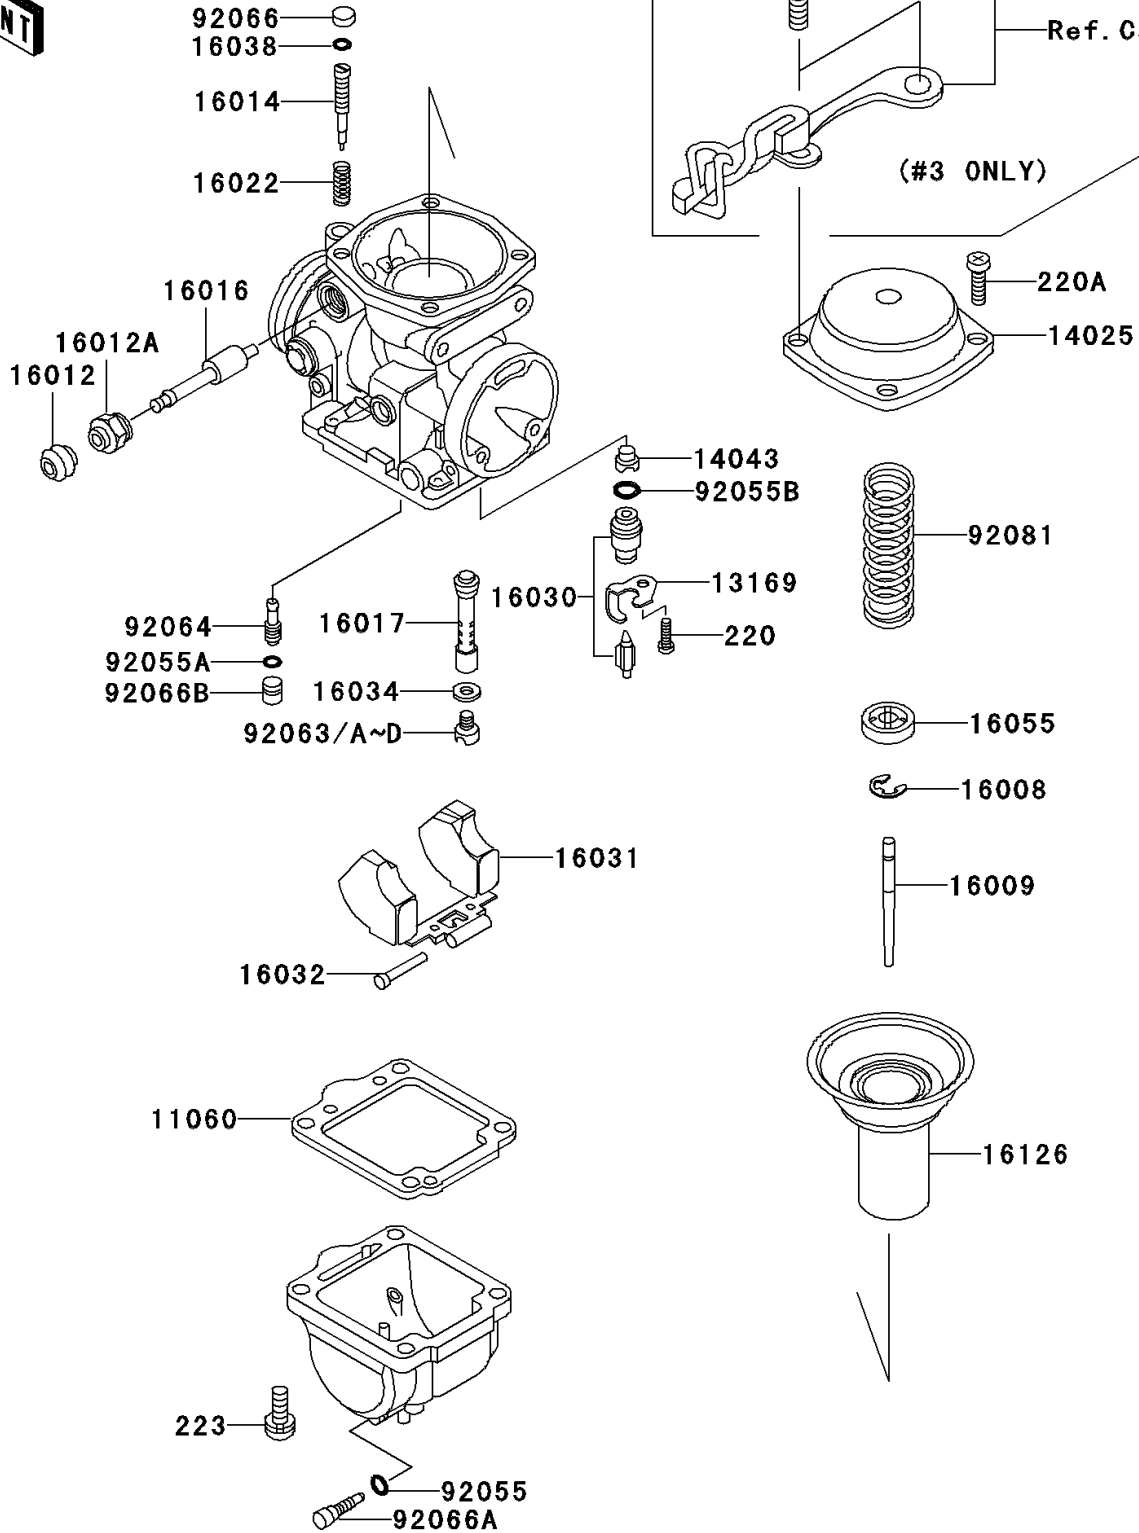

2003 Police 1000 PARTS DIAGRAM

Carburetor Parts

E1612

2003 Police 1000 PARTS LIST

Carburetor Parts

ITEM NAME	PART NUMBER	QUANTITY
SCREW-PAN-CROS,4X6 (Ref # 220)	220B0406	4
SCREW-PAN-CROS,5X8 (Ref # 220A)	220B0508	14
SCREW-PAN-WS-CROS (Ref # 223)	223B0516	16
GASKET (Ref # 11060)	11060-1607	4
PLATE,FLOAT VALVE (Ref # 13169)	13169-1482	4
TOP-CHAMBER,MIXING (Ref # 14025)	14025-1395	4
FILTER,FLOAT VALVE (Ref # 14043)	14043-1010	4
CLAMP,E-TYPE (Ref # 16008)	16008-014	4
NEEDLE-JET,5GN45 (Ref # 16009)	16009-1285	4
CAP-STARTER PLUNGER,RUBBER (Ref # 16012)	16012-1010	4
CAP-STARTER PLUNGER (Ref # 16012A)	16012-1011	4
SCREW-PILOT AIR (Ref # 16014)	16014-1014	4
PLUNGER (Ref # 16016)	16016-1019	4
JET-NEEDLE,#AY-1 (Ref # 16017)	16017-1086	4
SPRING,PILOT SCREW (Ref # 16022)	16022-016	4
VALVE-FLOAT,2.5 (Ref # 16030)	16030-1016	4
FLOAT (Ref # 16031)	16031-1013	4
PIN,FLOAT (Ref # 16032)	16032-008	4
WASHER,MAIN JET (Ref # 16034)	16034-001	4
GASKET,"O"RING (Ref # 16038)	16038-022	4
PLATE,NEEDLE (Ref # 16055)	16055-010	4
VALVE,DIAPHRAGM (Ref # 16126)	16126-1149	4
RING-O (Ref # 92055)	92055-044	4
RING-O,CHECK VALVE (Ref # 92055A)	92055-1059	4
RING-O (Ref # 92055B)	92055-1105	4
JET-MAIN,#A127.5 (Ref # 92063)	92063-1100	4
JET-MAIN,#A122.5 (Ref # 92063A)	92063-1101	4
JET-MAIN,#A125 (Ref # 92063B)	92063-1102	4
JET-MAIN,#A130 (Ref # 92063C)	92063-1103	4

2003 Police 1000 PARTS LIST

Carburetor Parts

ITEM NAME	PART NUMBER	QUANTITY
JET-MAIN,#A132.5 (Ref # 92063D)	92063-1104	4
JET-PILOT,#A37.5 (Ref # 92064)	92064-1036	4
PLUG,PILOT AIR SCREW,6.9X2 (Ref # 92066)	92066-1051	4
PLUG,DRAIN (Ref # 92066A)	92066-1064	4
PLUG,PILOT JET (Ref # 92066B)	92066-1087	4
SPRING,DIAPHRAGM VALVE (Ref # 92081)	92081-1363	4