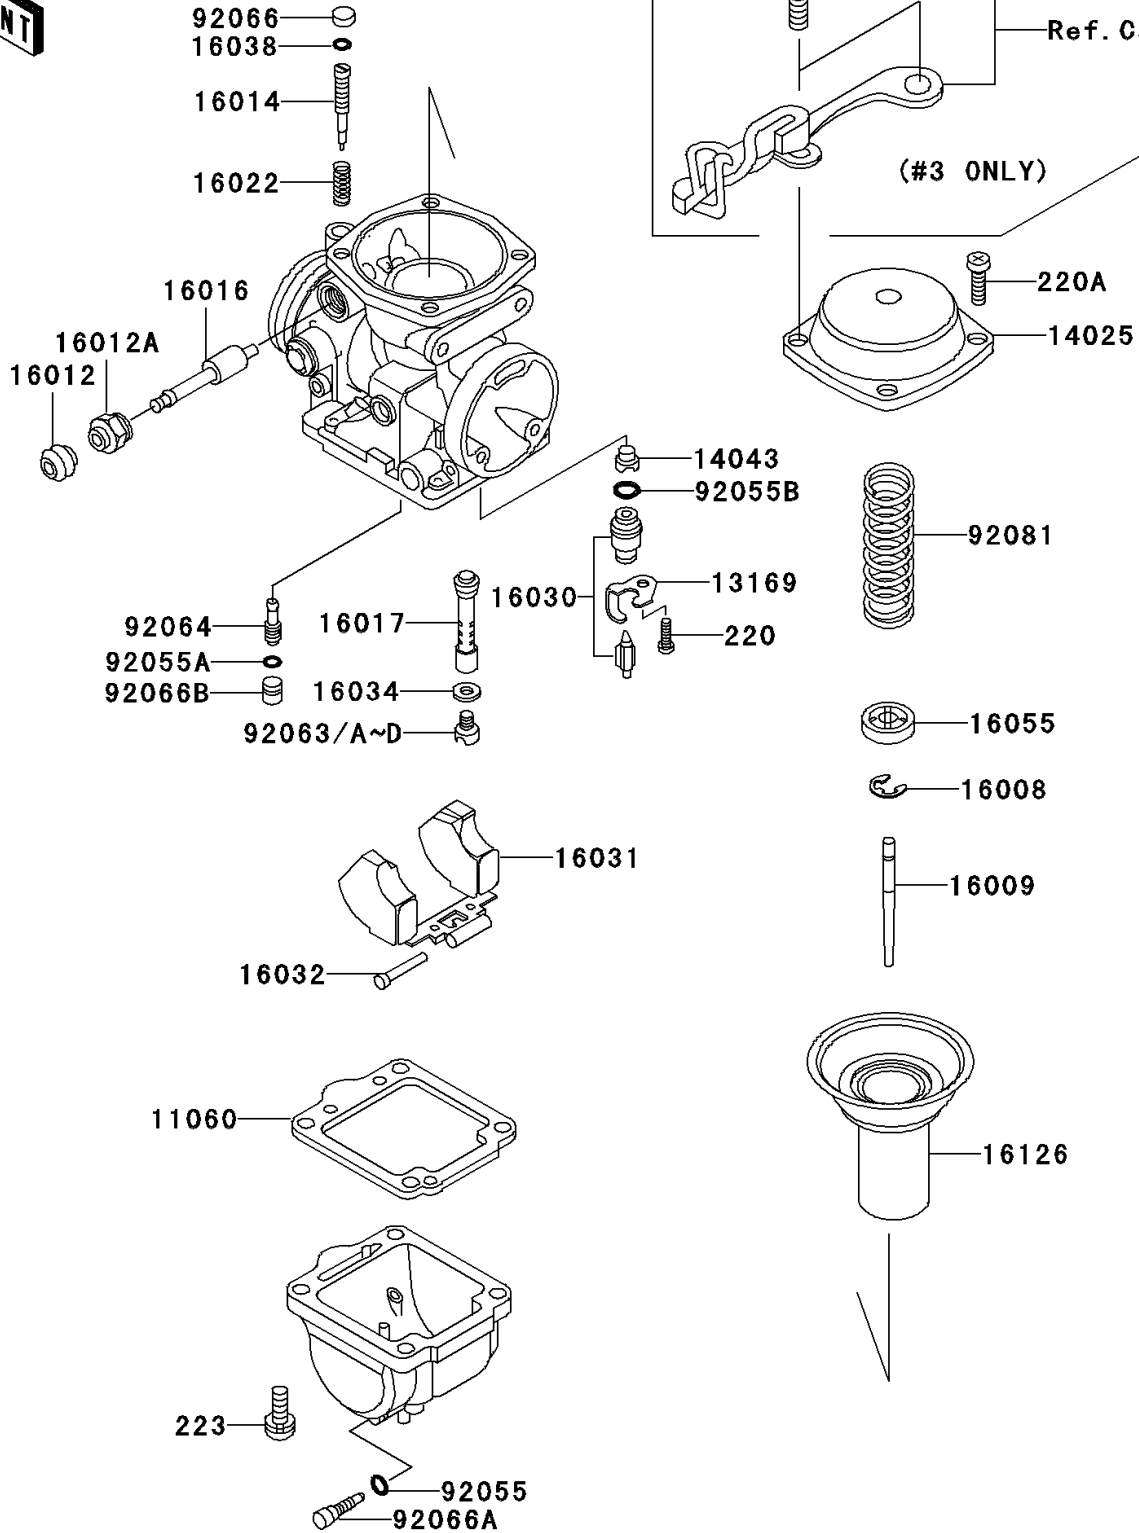

2005 Police 1000 PARTS DIAGRAM

Carburetor Parts

E1612

2005 Police 1000 PARTS LIST

Carburetor Parts

ITEM NAME	PART NUMBER	QUANTITY
SCREW-PAN-CROS,4X6 (Ref # 220)	220B0406	4
SCREW-PAN-CROS,5X8 (Ref # 220A)	220B0508	14
SCREW-PAN-WS-CROS (Ref # 223)	223B0516	16
GASKET (Ref # 11060)	11060-1607	4
PLATE,FLOAT VALVE (Ref # 13169)	13169-1482	4
TOP-CHAMBER,MIXING (Ref # 14025)	14025-1395	4
FILTER,FLOAT VALVE (Ref # 14043)	14043-1010	4
CLAMP,E-TYPE (Ref # 16008)	16008-014	4
NEEDLE-JET,5GN45 (Ref # 16009)	16009-1285	4
CAP-STARTER PLUNGER,RUBBER (Ref # 16012)	16012-1010	4
CAP-STARTER PLUNGER (Ref # 16012A)	16012-1011	4
SCREW-PILOT AIR (Ref # 16014)	16014-1014	4
PLUNGER (Ref # 16016)	16016-1019	4
JET-NEEDLE,#AY-1 (Ref # 16017)	16017-1086	4
SPRING,PILOT SCREW (Ref # 16022)	16022-016	4
VALVE-FLOAT,2.5 (Ref # 16030)	16030-1016	4
FLOAT (Ref # 16031)	16031-1013	4
PIN,FLOAT (Ref # 16032)	16032-008	4
WASHER,MAIN JET (Ref # 16034)	16034-001	4
GASKET,"O"RING (Ref # 16038)	16038-022	4
PLATE,NEEDLE (Ref # 16055)	16055-010	4
VALVE,DIAPHRAGM (Ref # 16126)	16126-1149	4
RING-O (Ref # 92055)	92055-044	4
RING-O,CHECK VALVE (Ref # 92055A)	92055-1059	4
RING-O (Ref # 92055B)	92055-1105	4
JET-MAIN,#A127.5 (Ref # 92063)	92063-1100	4
JET-MAIN,#A122.5 (Ref # 92063A)	92063-1101	4
JET-MAIN,#A125 (Ref # 92063B)	92063-1102	4
JET-MAIN,#A130 (Ref # 92063C)	92063-1103	4

2005 Police 1000 PARTS LIST

Carburetor Parts

ITEM NAME	PART NUMBER	QUANTITY
JET-MAIN,#A132.5 (Ref # 92063D)	92063-1104	4
JET-PILOT,#A37.5 (Ref # 92064)	92064-1036	4
PLUG,PILOT AIR SCREW,6.9X2 (Ref # 92066)	92066-1051	4
PLUG,DRAIN (Ref # 92066A)	92066-1064	4
PLUG,PILOT JET (Ref # 92066B)	92066-1087	4
SPRING,DIAPHRAGM VALVE (Ref # 92081)	92081-1363	4