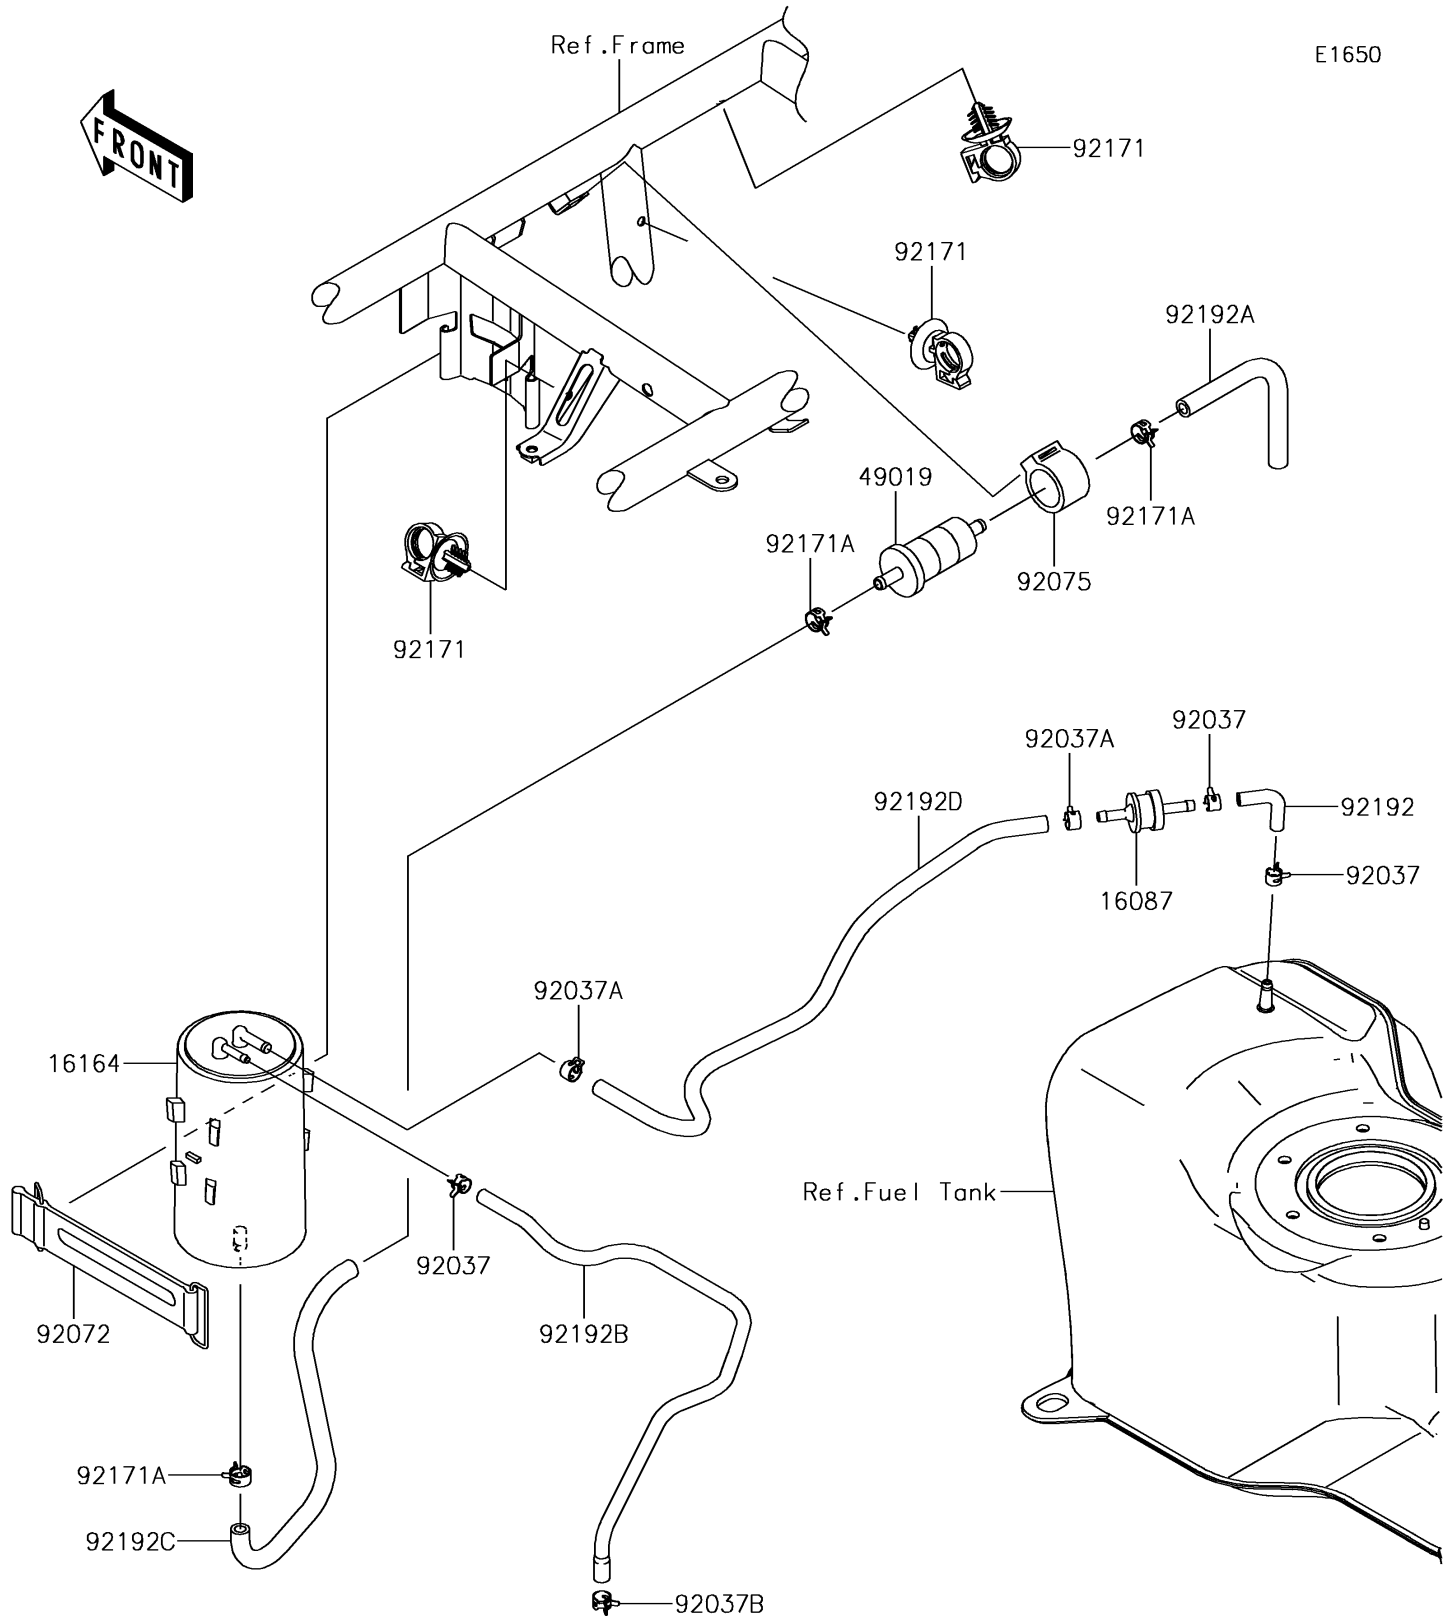

# 2017 Mule SX 4X4 XC PARTS DIAGRAM

## Fuel Evaporative System

## 2017 Mule SX 4X4 XC PARTS LIST

### Fuel Evaporative System

ITEM NAME	PART NUMBER	QUANTITY
VALVE-CHECK (Ref # 16087)	16087-0008	1
CANISTER (Ref # 16164)	16164-0013	1
FILTER-FUEL (Ref # 49019)	49019-1055	1
CLAMP,TUBE (Ref # 92037)	92037-1461	3
CLAMP,TUBE (Ref # 92037A)	92037-1505	2
CLAMP (Ref # 92037B)	92037-2113	1
BAND,L=168 (Ref # 92072)	92072-1306	1
DAMPER,FUEL FILTER (Ref # 92075)	92075-1853	1
CLAMP (Ref # 92171)	92171-0453	3
CLAMP (Ref # 92171A)	92171-0515	3
TUBE,FUEL TANK-CHECK VALVE (Ref # 92192)	92192-0067	1
TUBE,FILTER-AIR (Ref # 92192A)	92192-0609	1
TUBE,CANISTER-DUCT (Ref # 92192B)	92192-1027	1
TUBE,CANISTER-FILTER (Ref # 92192C)	92192-1639	1
TUBE,VALVE-CANISTER (Ref # 92192D)	92192-1641	1