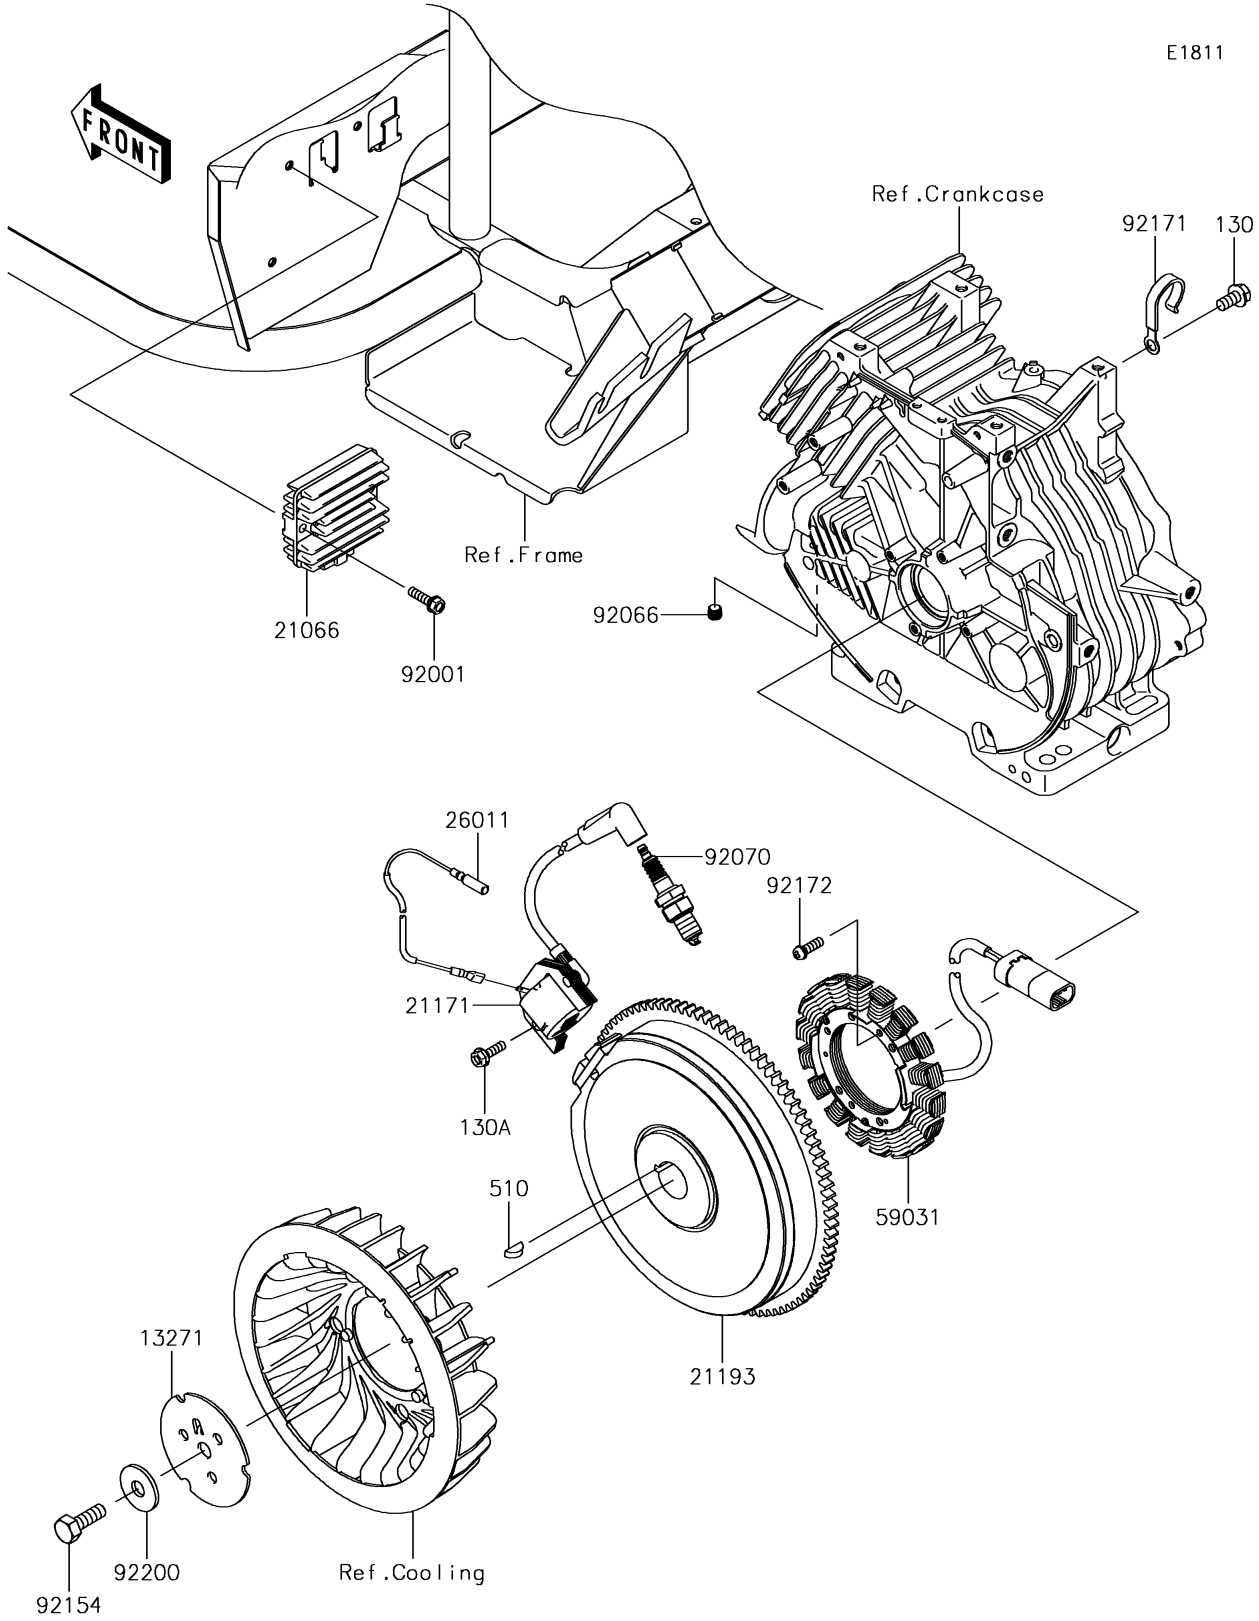

# 2017 MULE SX™ 4x4 XC PARTS DIAGRAM

## Generator/Ignition Coil

## 2017 MULE SX™ 4x4 XC PARTS LIST

### Generator/Ignition Coil

ITEM NAME	PART NUMBER	QUANTITY
PLATE,FAN (Ref # 13271)	13271-7029	1
REGULATOR-VOLTAGE (Ref # 21066)	21066-0039	1
COIL-ASSY-IGNITION (Ref # 21171)	21171-7035	1
FLYWHEEL-ASSY (Ref # 21193)	21193-0025	1
WIRE-LEAD (Ref # 26011)	26011-7014	1
COIL-CHARGING (Ref # 59031)	59031-2132	1
BOLT,FLANGED,6X22 (Ref # 92001)	92001-1352	2
PLUG (Ref # 92066)	92066-0762	1
PLUG-SPARK,BPR5ES(NGK),SOLID (Ref # 92070)	92070-2088	1
BOLT,12X30 (Ref # 92154)	92154-7003	1
CLAMP (Ref # 92171)	92171-7005	1
SCREW,5X20 (Ref # 92172)	92172-7018	4
WASHER (Ref # 92200)	92200-7002	1
BOLT-FLANGED,8X16 (Ref # 130)	130AA0816	1
BOLT-FLANGED,6X20 (Ref # 130A)	130BA0620	2
KEY-WOODRUFF (Ref # 510)	510A5100	1