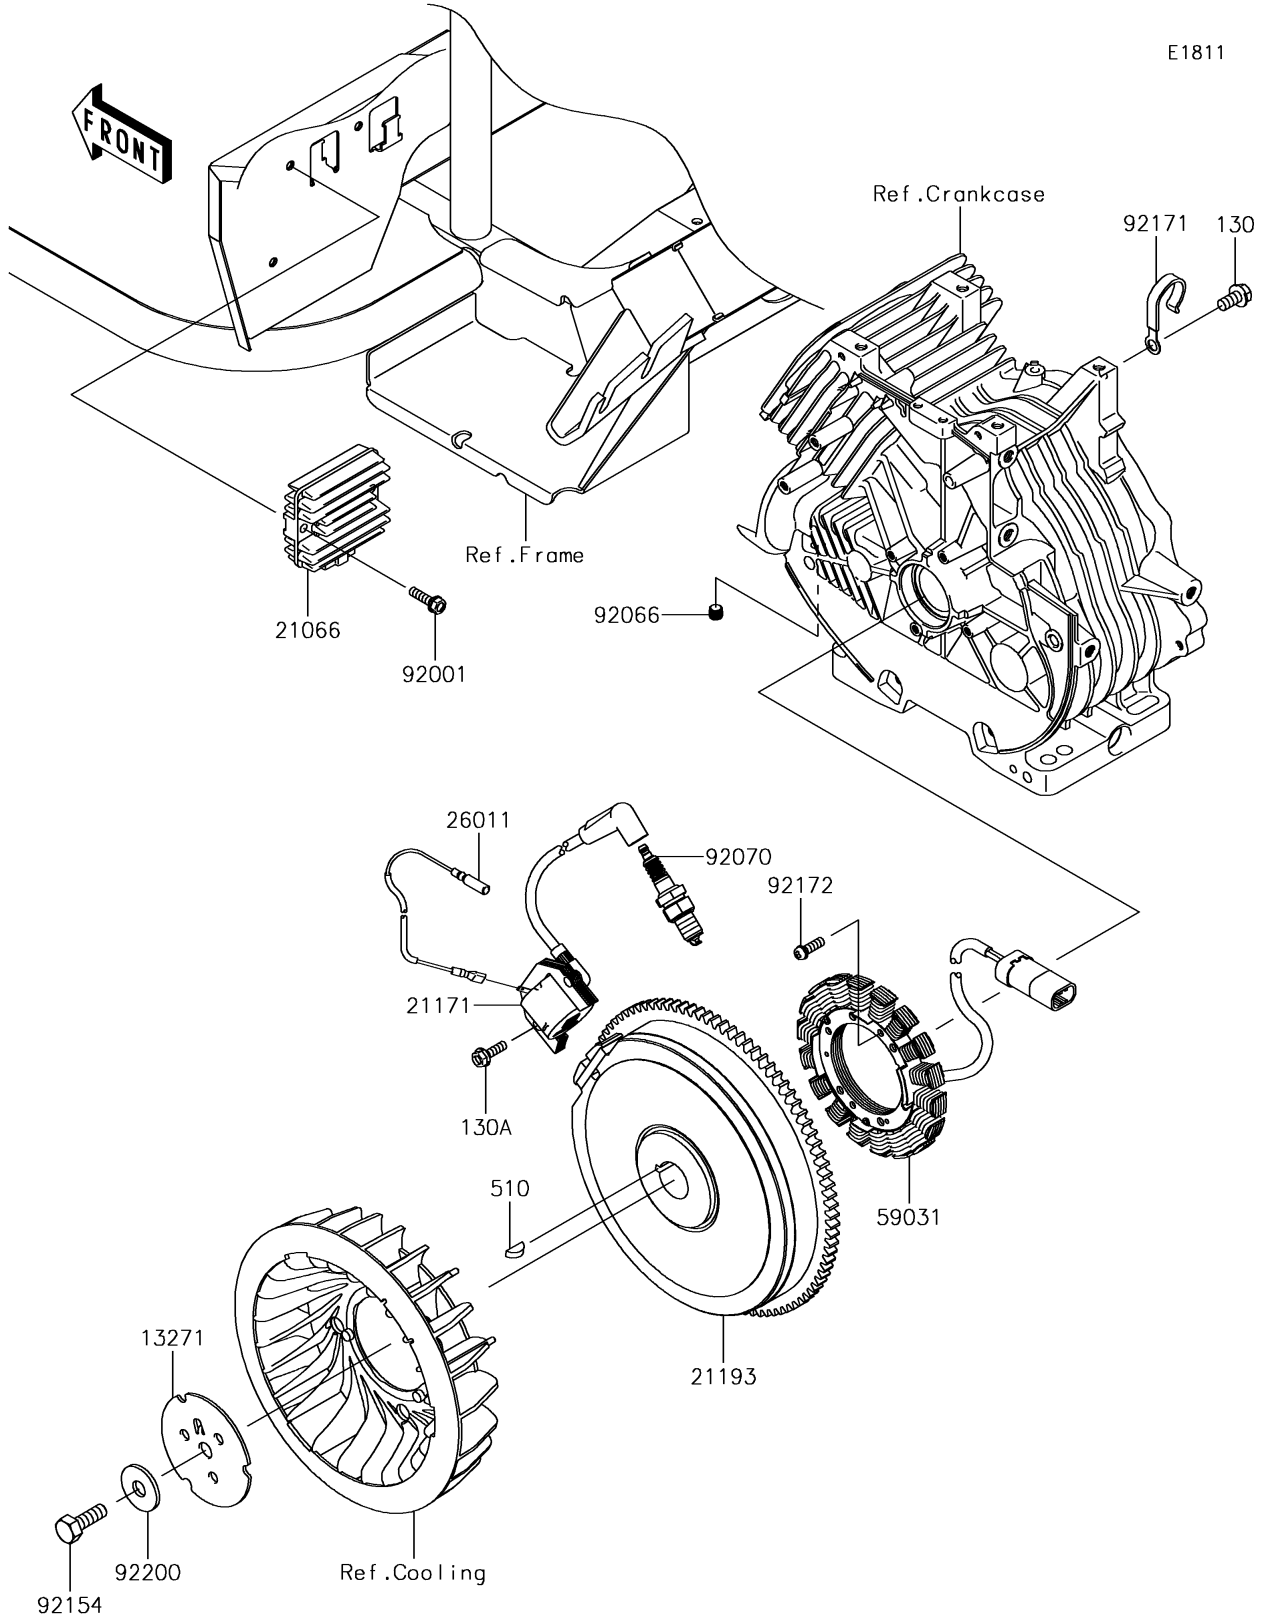

2017 MULE SX™ 4x4 XC PARTS DIAGRAM

Generator/Ignition Coil

2017 MULE SX™ 4x4 XC PARTS LIST

Generator/Ignition Coil

ITEM NAME	PART NUMBER	QUANTITY
-----------	-------------	----------