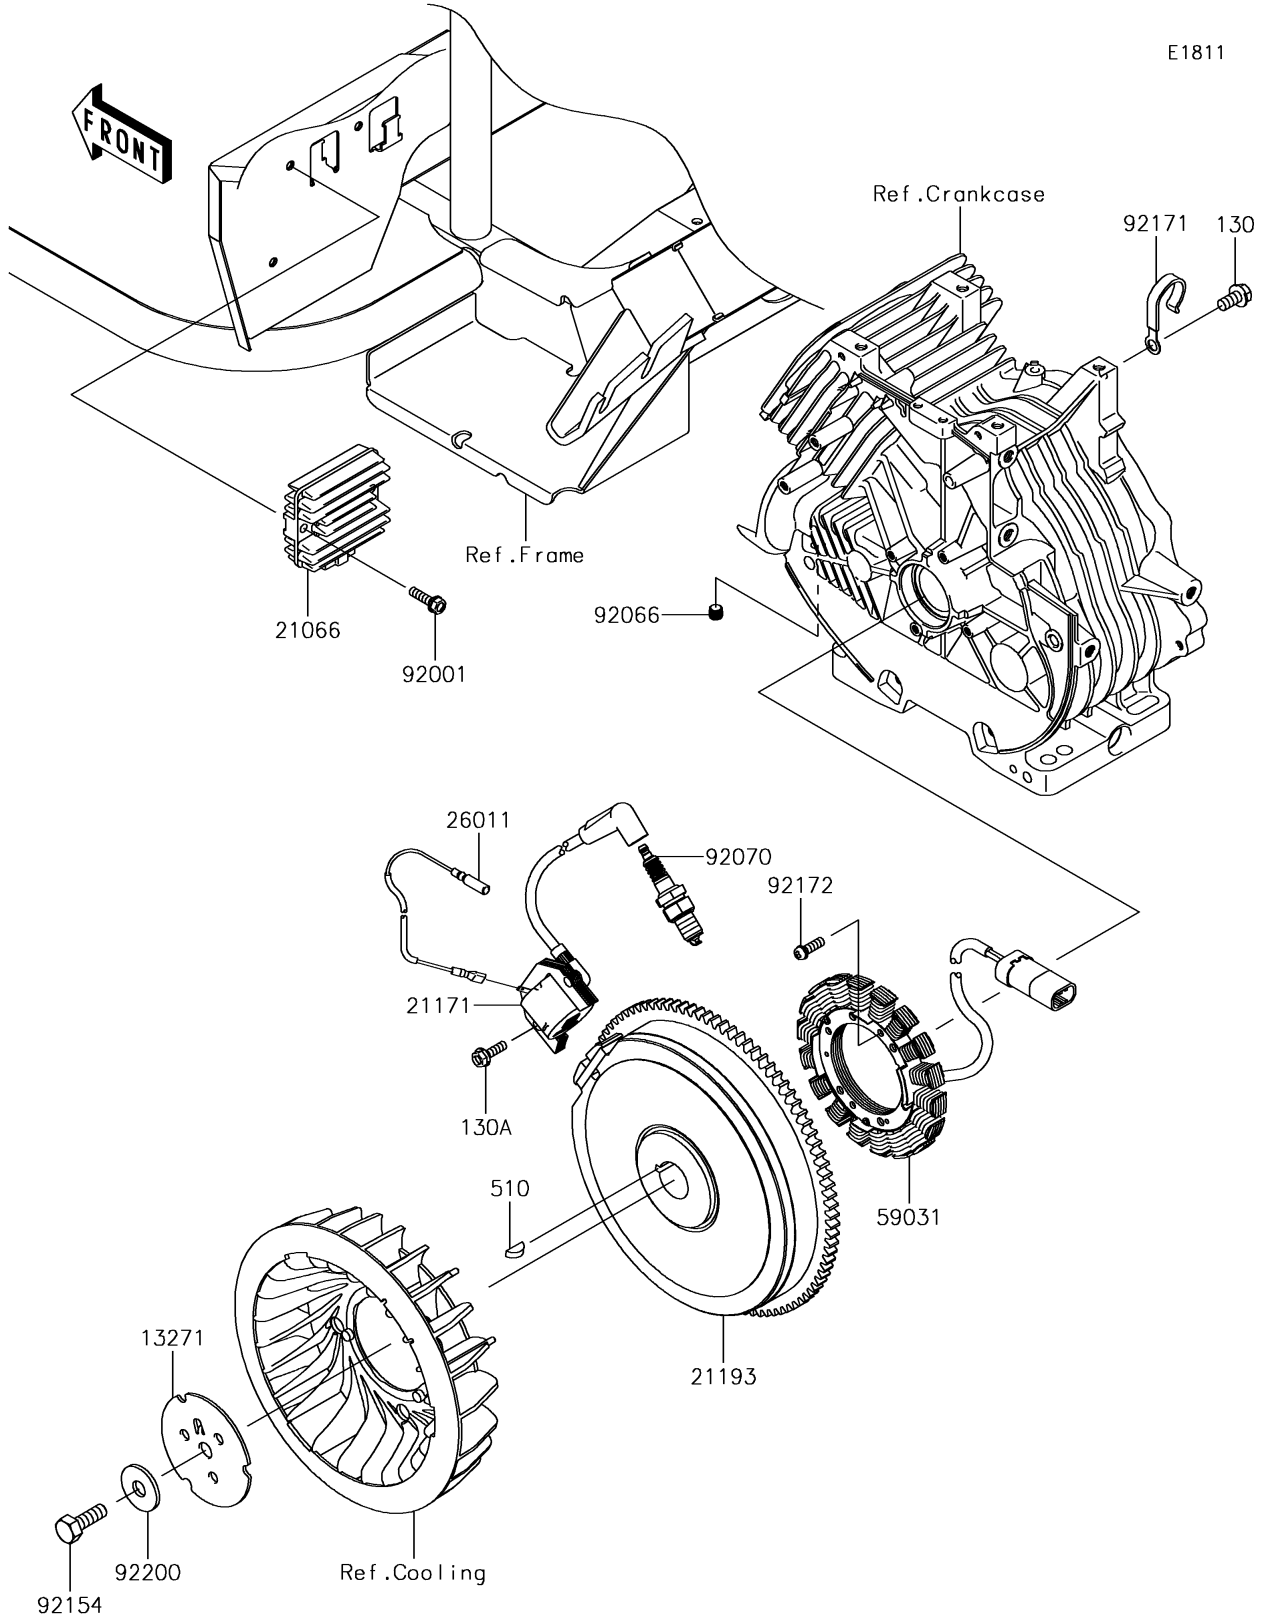

# 2017 Mule SX 4X4 XC PARTS DIAGRAM

## Generator/Ignition Coil

## 2017 Mule SX 4X4 XC PARTS LIST

### Generator/Ignition Coil

ITEM NAME	PART NUMBER	QUANTITY
PLATE,FAN (Ref # 13271)	13271-7029	1
REGULATOR-VOLTAGE (Ref # 21066)	21066-0039	1
COIL-ASSY-IGNITION (Ref # 21171)	21171-7035	1
FLYWHEEL-ASSY (Ref # 21193)	21193-0025	1
WIRE-LEAD (Ref # 26011)	26011-7014	1
COIL-CHARGING (Ref # 59031)	59031-2132	1
BOLT,FLANGED,6X22 (Ref # 92001)	92001-1352	2
PLUG (Ref # 92066)	92066-0762	1
PLUG-SPARK,BPR5ES(NGK),SOLID (Ref # 92070)	92070-2088	1
BOLT,12X30 (Ref # 92154)	92154-7003	1
CLAMP (Ref # 92171)	92171-7005	1
SCREW,5X20 (Ref # 92172)	92172-7018	4
WASHER (Ref # 92200)	92200-7002	1
BOLT-FLANGED,8X16 (Ref # 130)	130AA0816	1
BOLT-FLANGED,6X20 (Ref # 130A)	130BA0620	2
KEY-WOODRUFF (Ref # 510)	510A5100	1