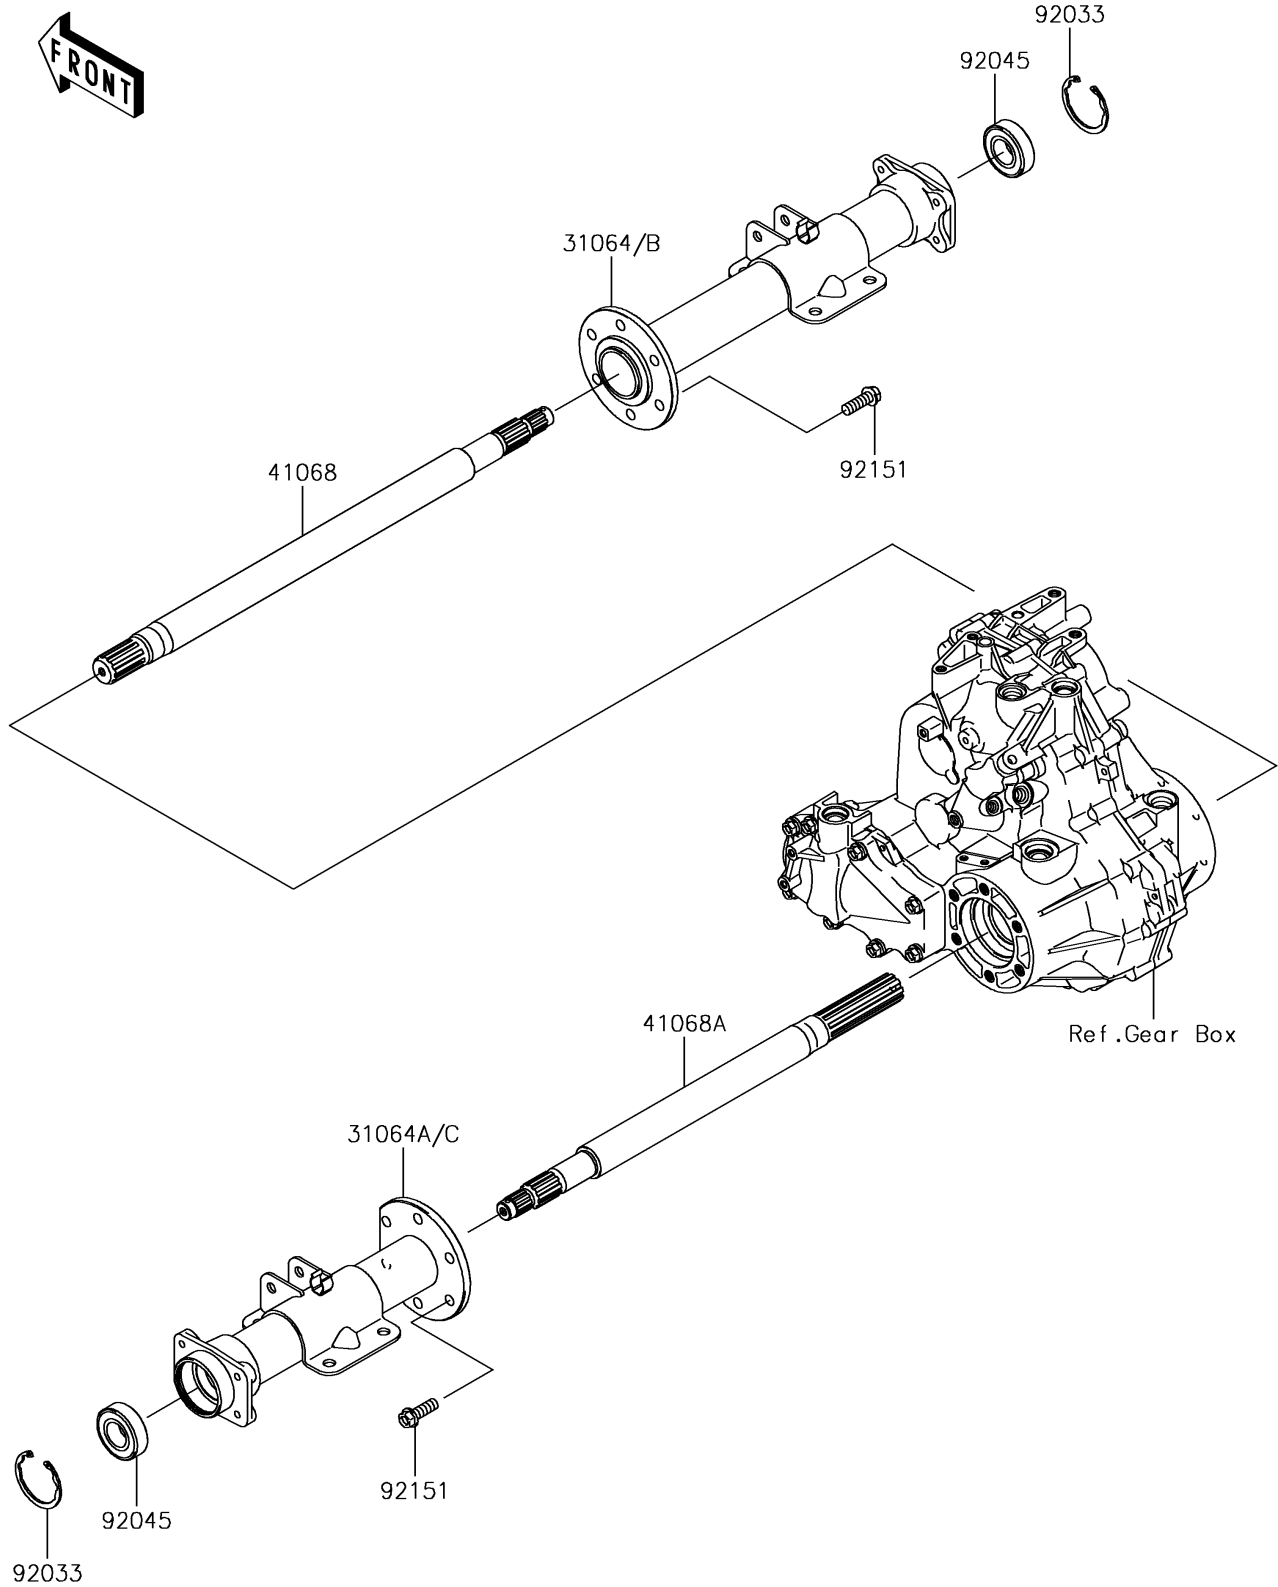

2017 MULE SX™ 4x4 XC PARTS DIAGRAM

Rear Axle

E3133

2017 MULE SX™ 4x4 XC PARTS LIST

Rear Axle

ITEM NAME	PART NUMBER	QUANTITY
PIPE-COMP,RH (Ref # 31064)	31064-0645	1
PIPE-COMP,LH (Ref # 31064A)	31064-0646	1
AXLE,RH (Ref # 41068)	41068-0036	1
AXLE,LH (Ref # 41068A)	41068-0037	1
RING-SNAP (Ref # 92033)	92033-2149	2
BEARING-BALL,6205A26DDU2 (Ref # 92045)	92045-0044	2
BOLT,10X28 (Ref # 92151)	92151-2142	12