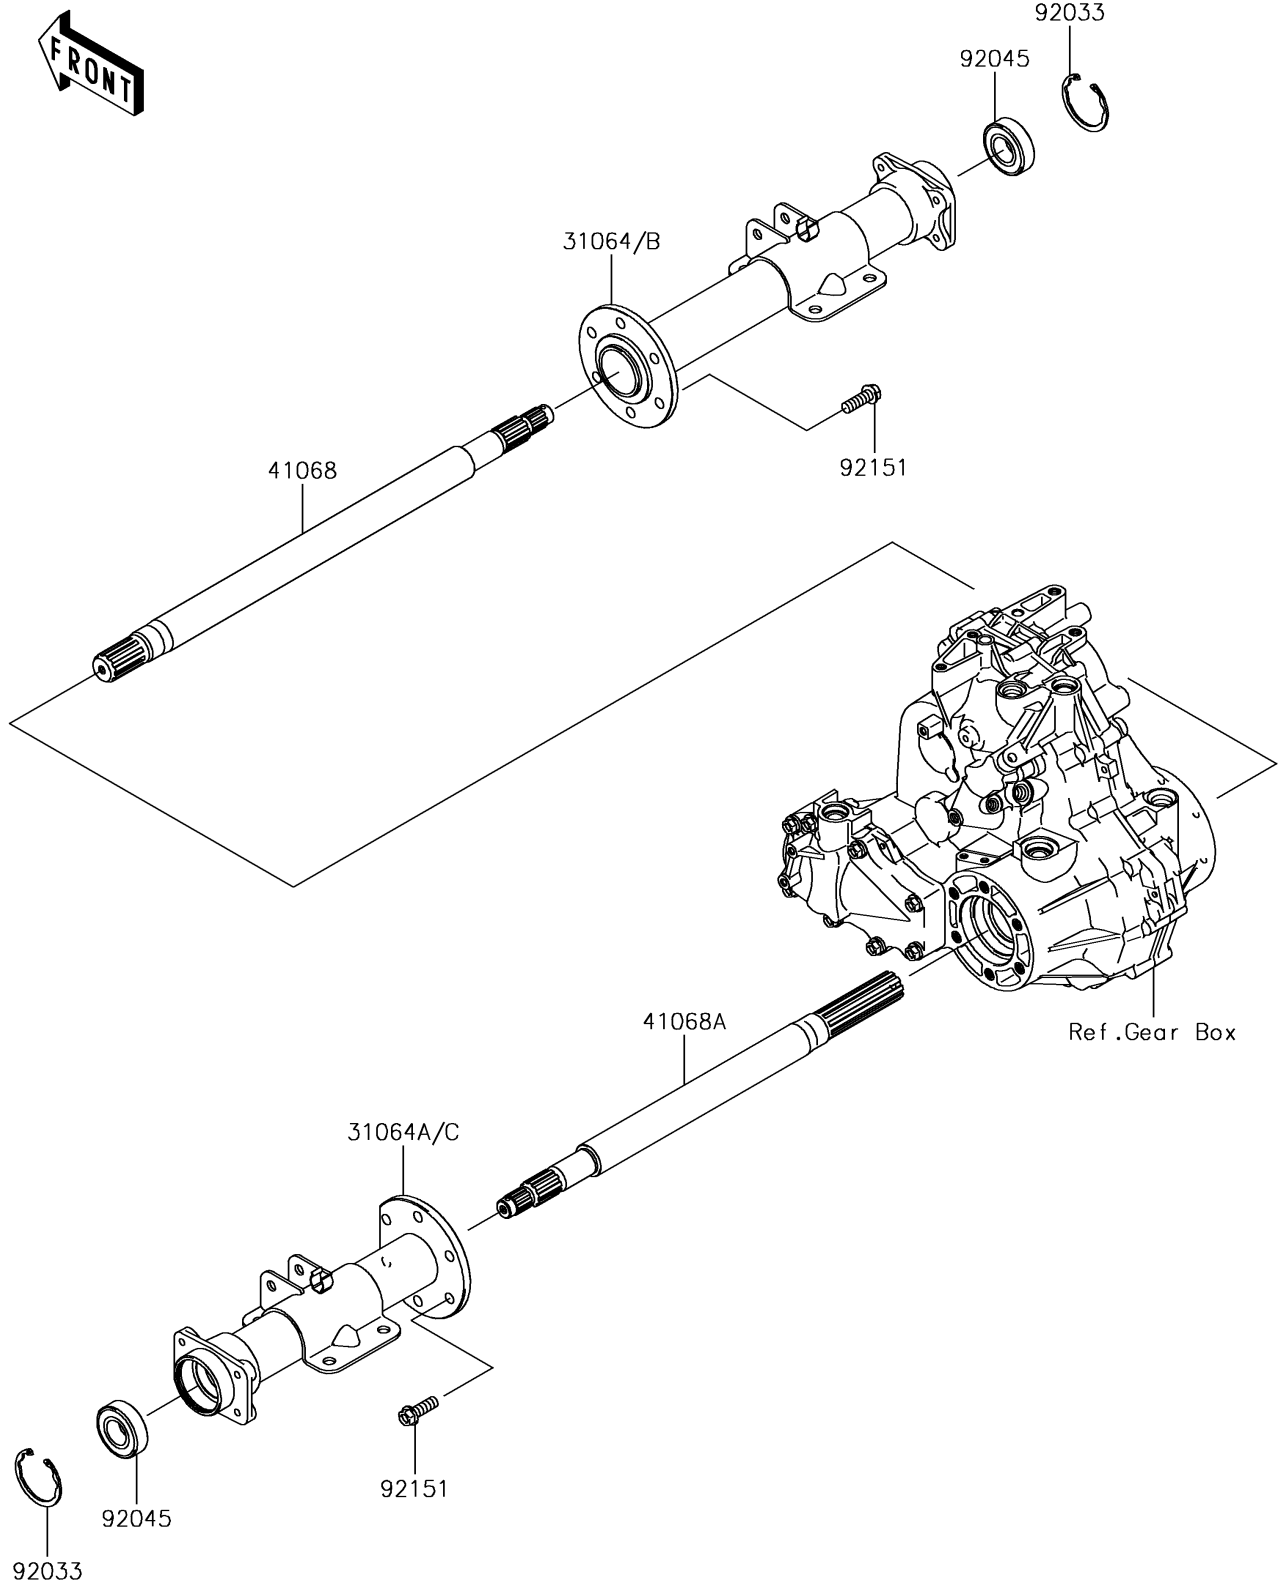

2017 Mule SX 4X4 XC PARTS DIAGRAM

Rear Axle

E3133

2017 Mule SX 4X4 XC PARTS LIST

Rear Axle

| ITEM NAME | PART NUMBER | QUANTITY |
|--|-------------|----------|
| PIPE-COMP,RH (Ref # 31064) | 31064-0645 | 1 |
| PIPE-COMP,LH (Ref # 31064A) | 31064-0646 | 1 |
| AXLE,RH (Ref # 41068) | 41068-0036 | 1 |
| AXLE,LH (Ref # 41068A) | 41068-0037 | 1 |
| RING-SNAP (Ref # 92033) | 92033-2149 | 2 |
| BEARING-BALL,6205A26DDU2 (Ref # 92045) | 92045-0044 | 2 |
| BOLT,10X28 (Ref # 92151) | 92151-2142 | 12 |