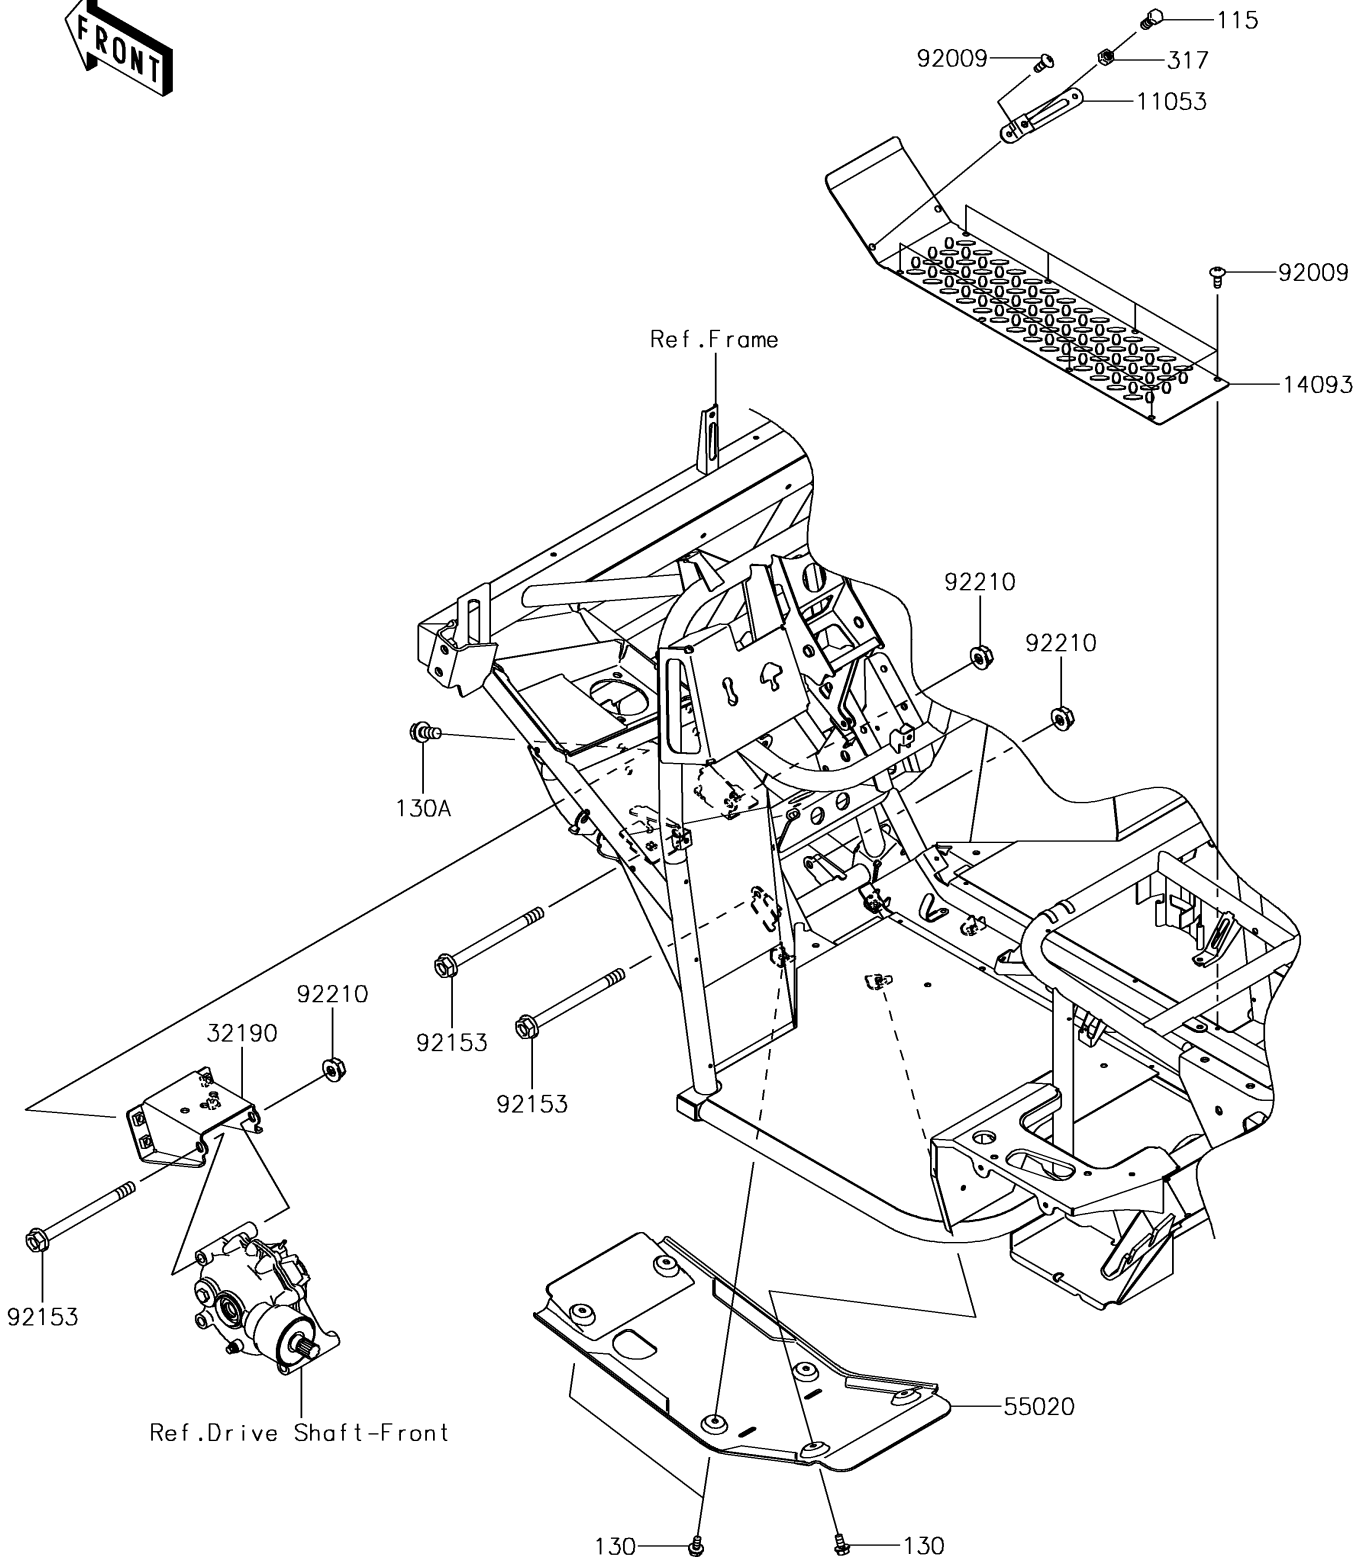

2017 Mule SX 4X4 XC PARTS DIAGRAM

Engine Mount

F2122

2017 Mule SX 4X4 XC PARTS LIST

Engine Mount

ITEM NAME	PART NUMBER	QUANTITY
BRACKET,THROTTLE LEVER (Ref # 11053)	11053-1670	1
COVER,FLOOR,CNT (Ref # 14093)	14093-0469	1
BRACKET-ENGINE (Ref # 32190)	32190-0639	1
GUARD,FRONT DIFF (Ref # 55020)	55020-0165	1
SCREW,TAPPING,6X16 (Ref # 92009)	92009-1166	9
BOLT,FLANGED,10X120 (Ref # 92153)	92153-7502	3
NUT,LOCK,FLANGED,10MM (Ref # 92210)	92210-0276	3
BOLT-SMALL-UPSET,8X20 (Ref # 115)	115BA0820	1
BOLT-FLANGED,6X12 (Ref # 130)	130BA0612	6
BOLT-FLANGED,10X20 (Ref # 130A)	130BA1020	4
NUT-HEX-SMALL,8MM (Ref # 317)	317BA0800	1