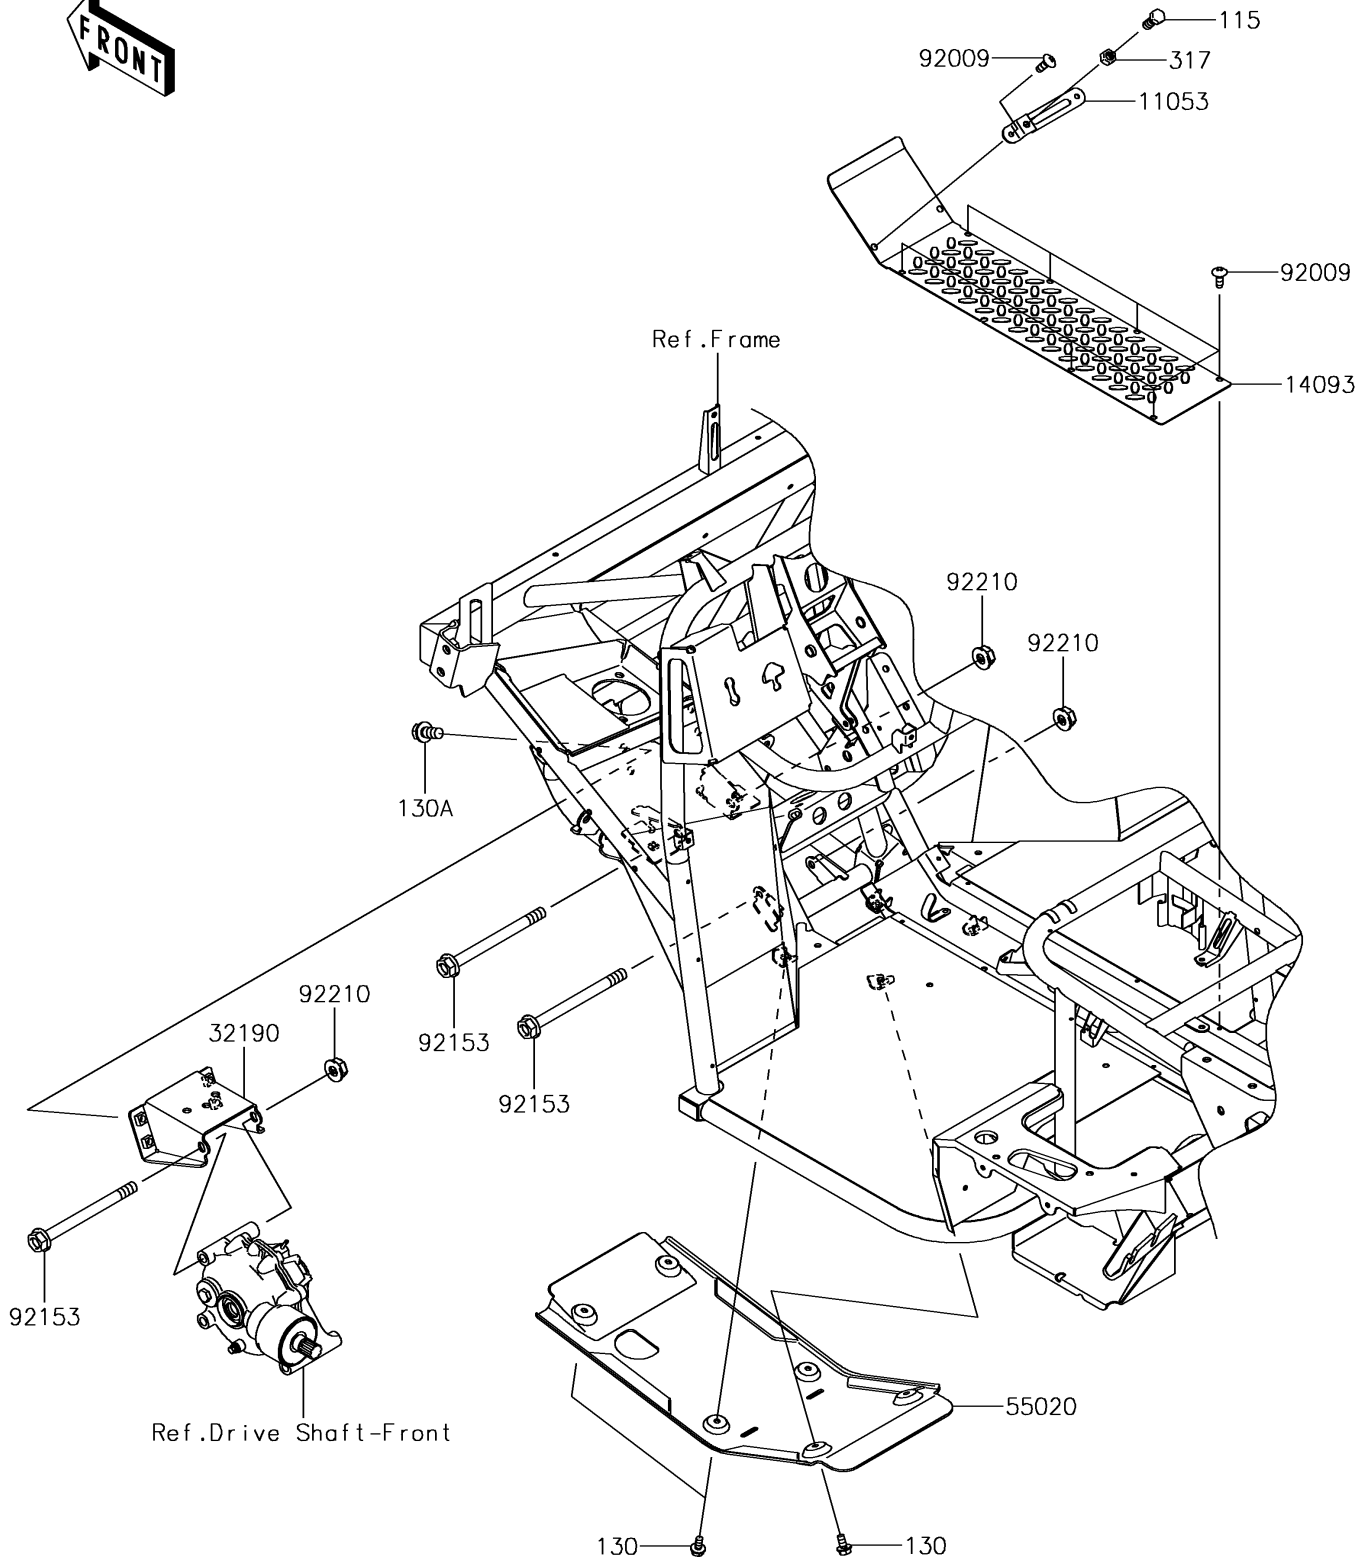

2019 MULE SX™ 4x4 XC PARTS DIAGRAM

Engine Mount

F2122

2019 MULE SX™ 4x4 XC PARTS LIST

Engine Mount

ITEM NAME	PART NUMBER	QUANTITY
BRACKET,THROTTLE LEVER (Ref # 11053)	11053-1670	1
COVER,FLOOR,CNT (Ref # 14093)	14093-0469	1
BRACKET-ENGINE (Ref # 32190)	32190-0639	1
GUARD,FRONT DIFF (Ref # 55020)	55020-0165	1
SCREW,TAPPING,6X16 (Ref # 92009)	92009-1166	9
BOLT,FLANGED,10X120 (Ref # 92153)	92153-7502	3
NUT,LOCK,FLANGED,10MM (Ref # 92210)	92210-0276	3
BOLT-SMALL-UPSET,8X20 (Ref # 115)	115BA0820	1
BOLT-FLANGED,6X12 (Ref # 130)	130BA0612	6
BOLT-FLANGED,10X20 (Ref # 130A)	130BA1020	4
NUT-HEX-SMALL,8MM (Ref # 317)	317BA0800	1