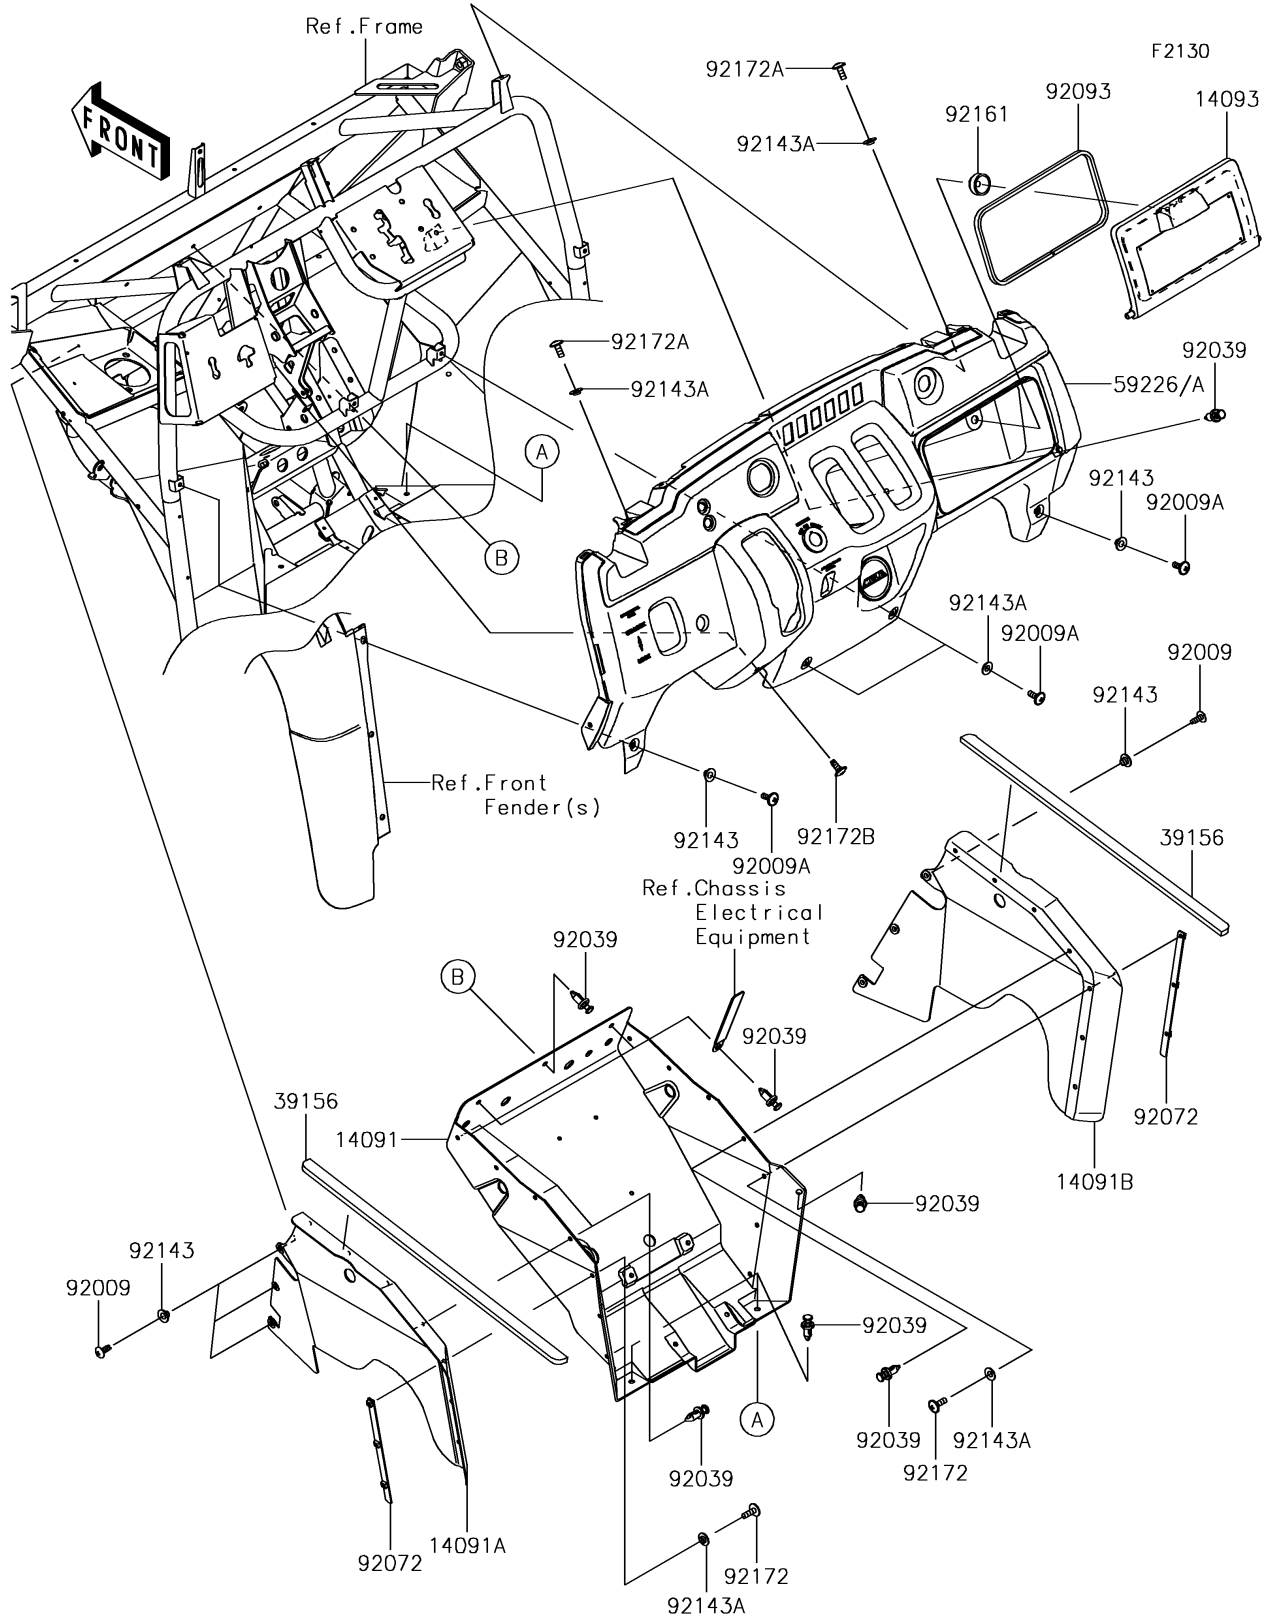

2017 Mule SX 4X4 XC PARTS DIAGRAM

Frame Fittings(Front)

2017 Mule SX 4X4 XC PARTS LIST

Frame Fittings(Front)

ITEM NAME	PART NUMBER	QUANTITY
COVER,FLOOR,CNT (Ref # 14091)	14091-0408	1
COVER,FLOOR,SIDE,LH (Ref # 14091A)	14091-0424	1
COVER,FLOOR,SIDE,RH (Ref # 14091B)	14091-0425	1
COVER,GLOVE BOX (Ref # 14093)	14093-0396	1
PAD (Ref # 39156)	39156-0071	2
PANEL-CONTROL (Ref # 59226)	59226-0733	1
SCREW,TAPPING,6X16 (Ref # 92009)	92009-1166	6
SCREW,6X16 (Ref # 92009A)	92009-1621	4
RIVET (Ref # 92039)	92039-0776	16
BAND (Ref # 92072)	92072-0042	2
SEAL,6X10 (Ref # 92093)	92093-0658	1
COLLAR (Ref # 92143)	92143-1057	8
COLLAR (Ref # 92143A)	92143-1087	10
DAMPER (Ref # 92161)	92161-0568	1
SCREW,6X18 (Ref # 92172)	92172-0002	6
SCREW,6X16 (Ref # 92172A)	92172-0236	2
SCREW,6X16 (Ref # 92172B)	92172-0711	1