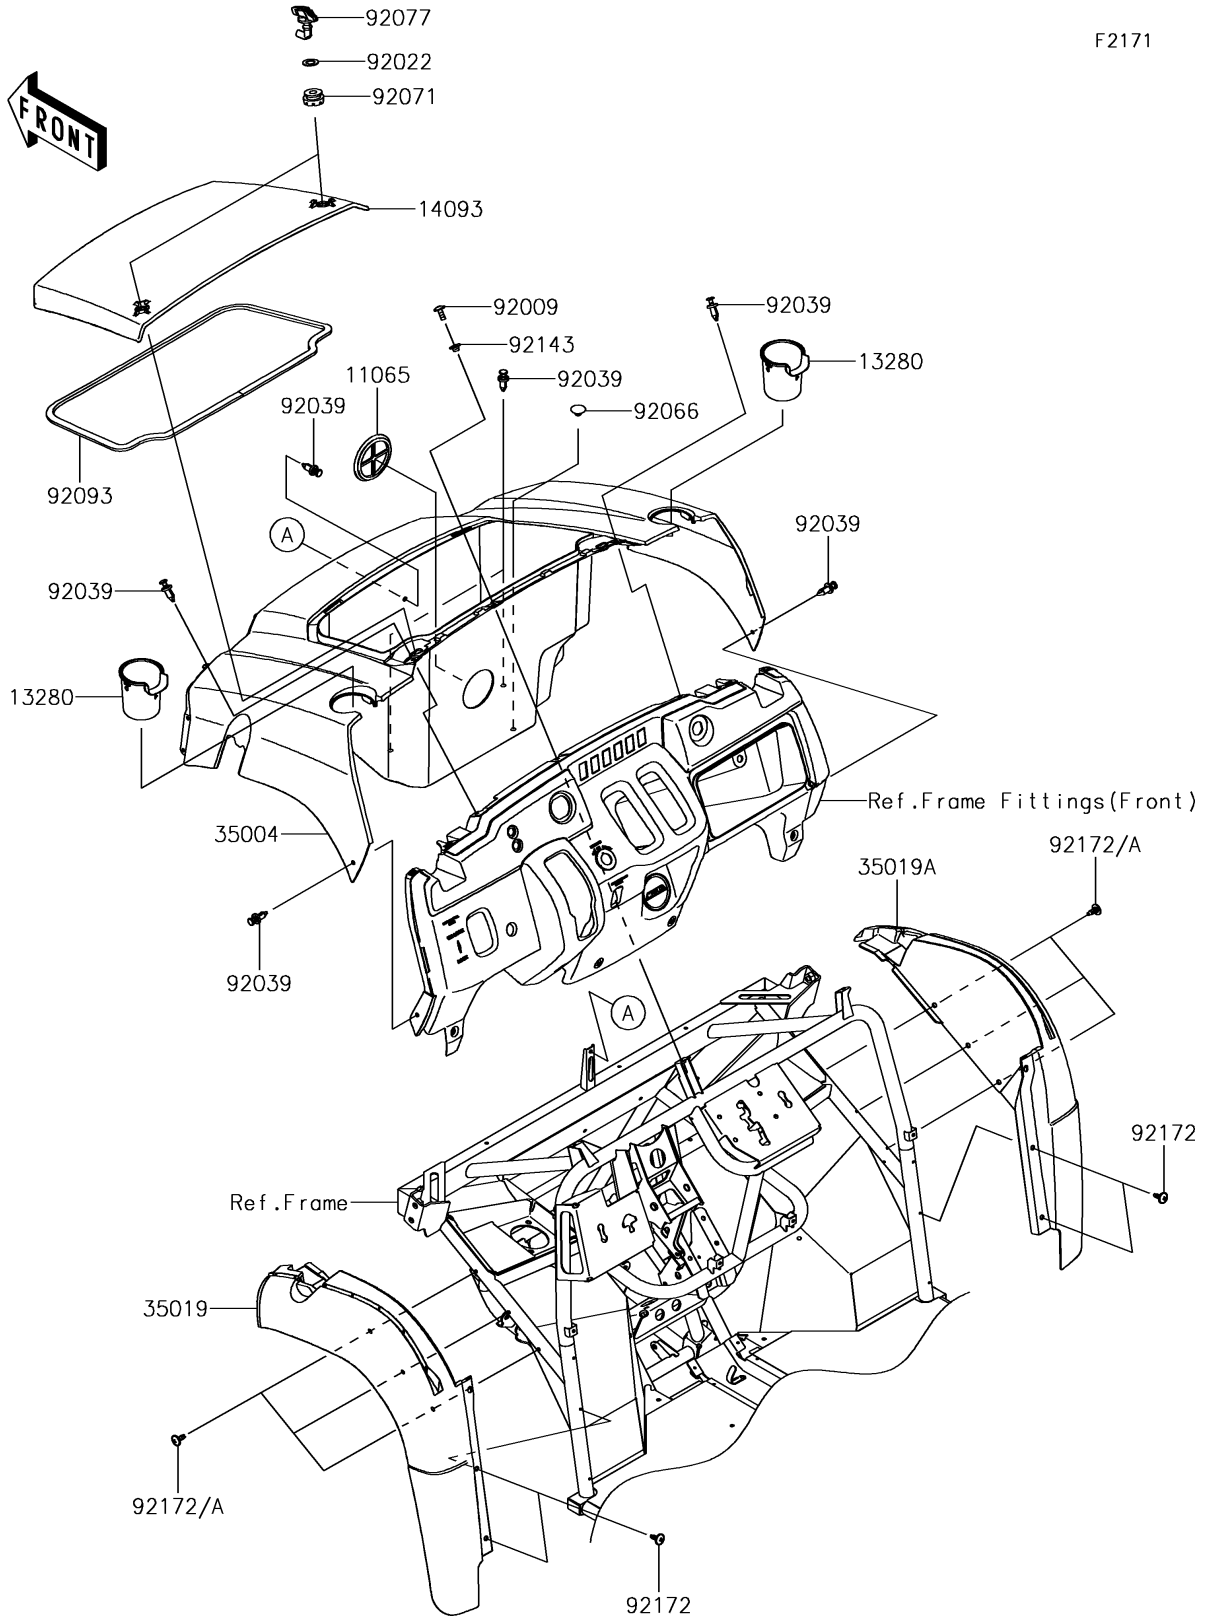

2017 MULE SX™ 4x4 XC PARTS DIAGRAM

Front Fender(s)

2017 MULE SX™ 4x4 XC PARTS LIST

Front Fender(s)

ITEM NAME	PART NUMBER	QUANTITY
CAP,F.BLACK (Ref # 11065)	11065-1053-6Z	1
HOLDER (Ref # 13280)	13280-0879	2
COVER,HOOD,V.BLUE (Ref # 14093)	14093-0390-40D	1
FENDER-FRONT,V.BLUE (Ref # 35004)	35004-0355-40D	1
FLAP,LH (Ref # 35019)	35019-0608	1
FLAP,RH (Ref # 35019A)	35019-0609	1
SCREW,6X16 (Ref # 92009)	92009-1621	1
WASHER,12.5X22X1.2 (Ref # 92022)	92022-072	2
RIVET (Ref # 92039)	92039-0776	7
PLUG (Ref # 92066)	92066-1485	1
GROMMET (Ref # 92071)	92071-0746	2
KNOB (Ref # 92077)	92077-0033	2
SEAL,6X15X1755 (Ref # 92093)	92093-0688	1
COLLAR (Ref # 92143)	92143-1057	1
SCREW,6X16 (Ref # 92172)	92172-0711	10