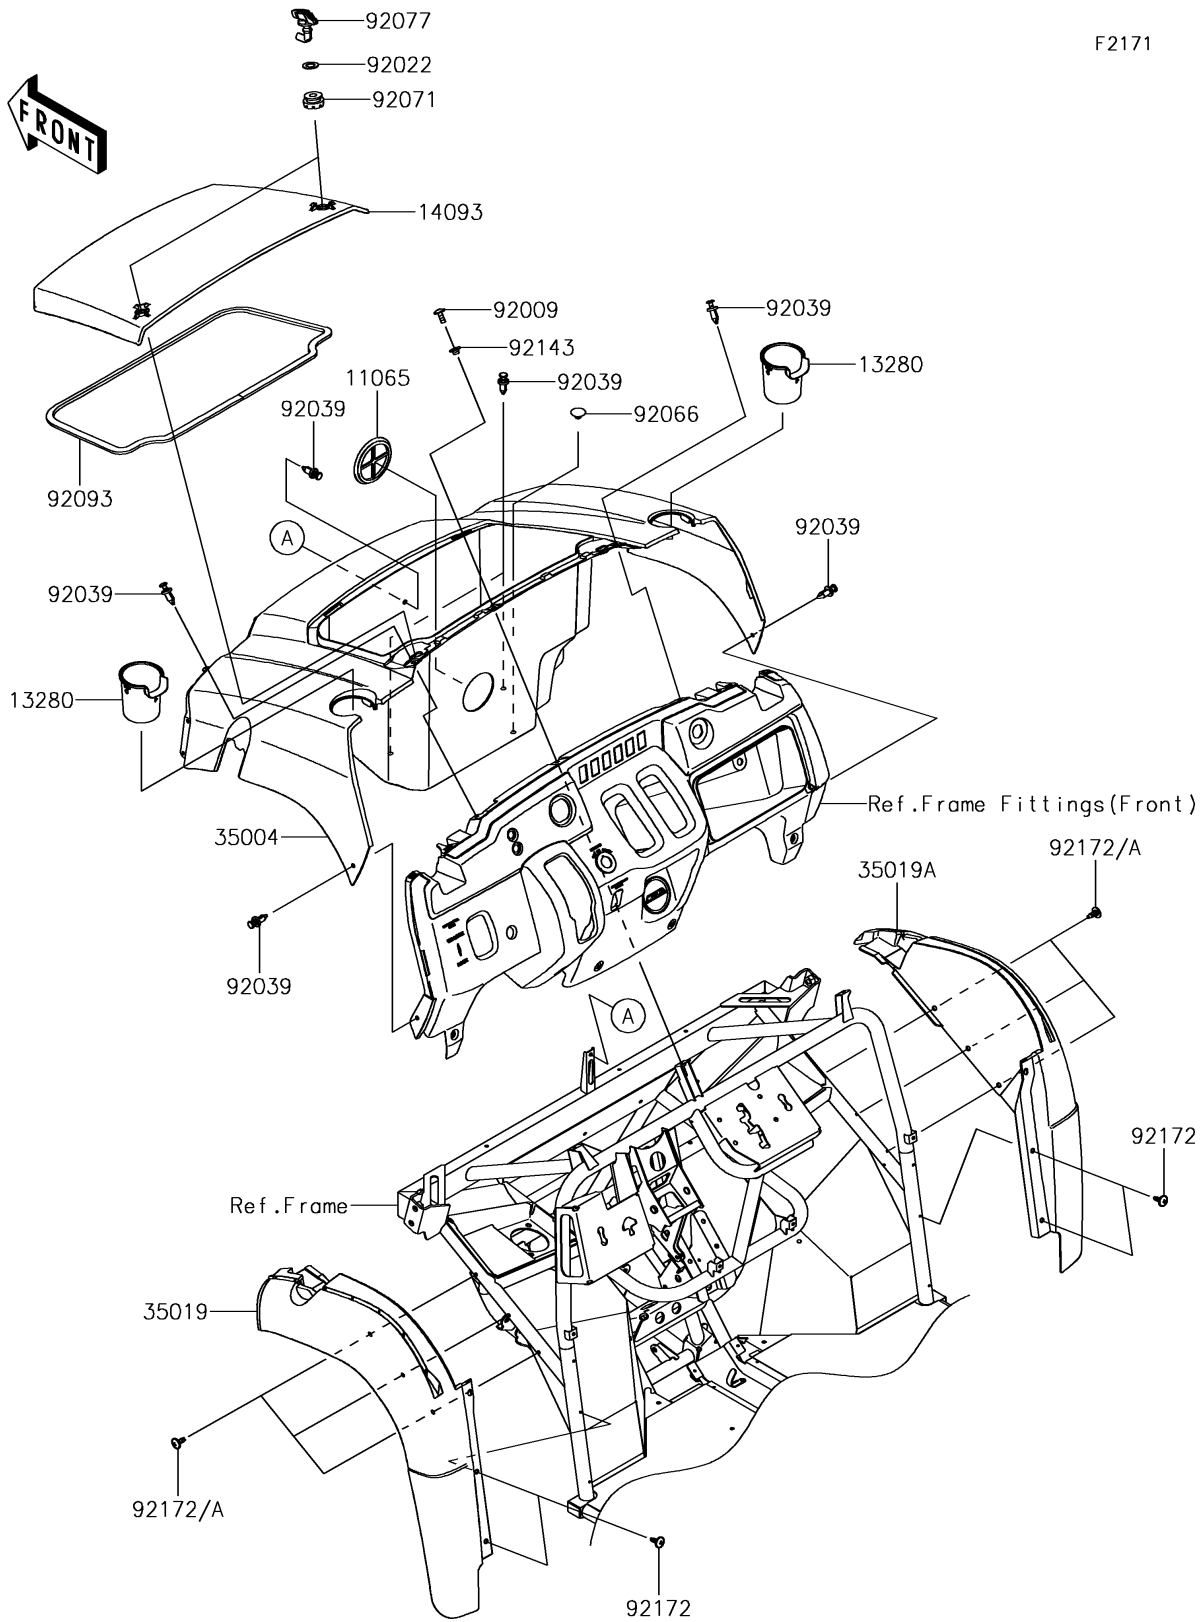

2017 Mule SX 4X4 XC PARTS DIAGRAM

Front Fender(s)

2017 Mule SX 4X4 XC PARTS LIST

Front Fender(s)

ITEM NAME	PART NUMBER	QUANTITY
CAP,F.BLACK (Ref # 11065)	11065-1053-6Z	1
HOLDER (Ref # 13280)	13280-0879	2
COVER,HOOD,V.BLUE (Ref # 14093)	14093-0390-40D	1
FENDER-FRONT,V.BLUE (Ref # 35004)	35004-0355-40D	1
FLAP,LH (Ref # 35019)	35019-0608	1
FLAP,RH (Ref # 35019A)	35019-0609	1
SCREW,6X16 (Ref # 92009)	92009-1621	1
WASHER,12.5X22X1.2 (Ref # 92022)	92022-072	2
RIVET (Ref # 92039)	92039-0776	7
PLUG (Ref # 92066)	92066-1485	1
GROMMET (Ref # 92071)	92071-0746	2
KNOB (Ref # 92077)	92077-0033	2
SEAL,6X15X1755 (Ref # 92093)	92093-0688	1
COLLAR (Ref # 92143)	92143-1057	1
SCREW,6X16 (Ref # 92172)	92172-0711	10