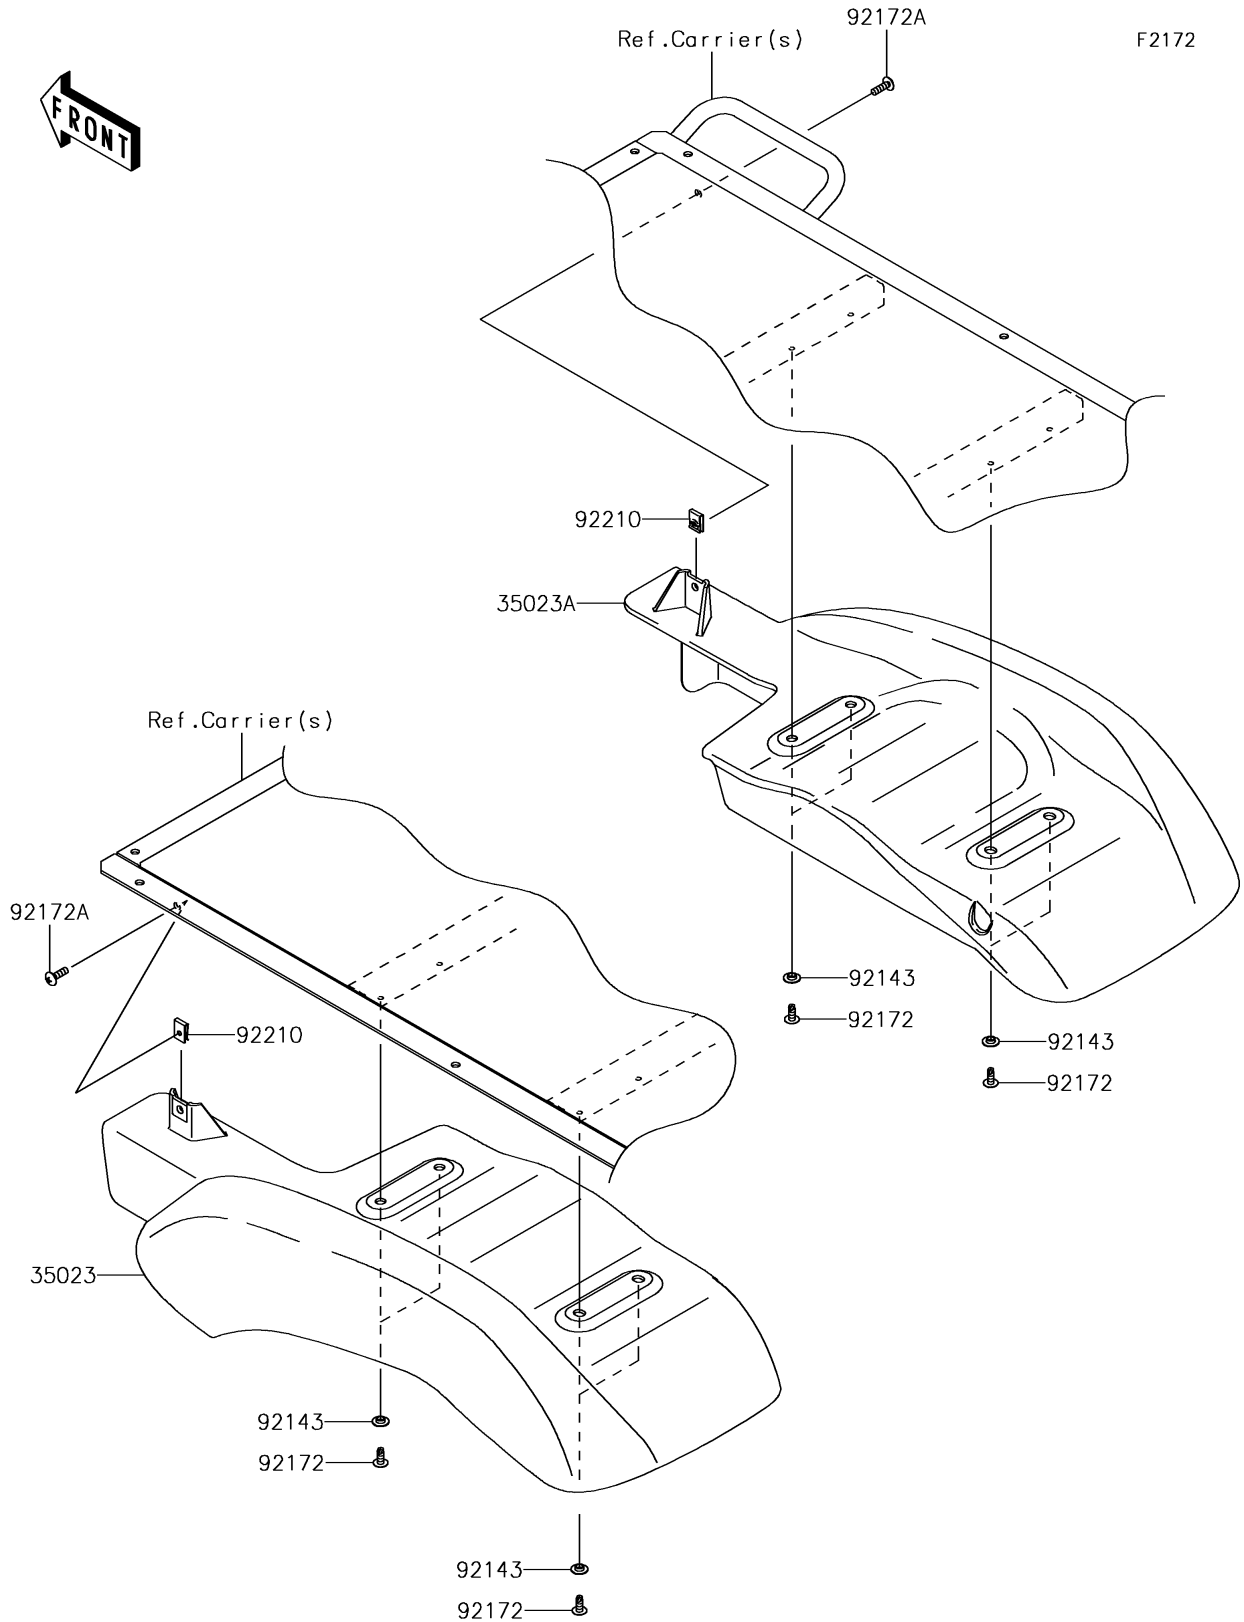

2017 MULE SX™ 4x4 XC PARTS DIAGRAM

Rear Fender(s)

2017 MULE SX™ 4x4 XC PARTS LIST

Rear Fender(s)

ITEM NAME	PART NUMBER	QUANTITY
FENDER-REAR,LH,F.BLACK (Ref # 35023)	35023-0045-6Z	1
FENDER-REAR,RH,F.BLACK (Ref # 35023A)	35023-0046-6Z	1
COLLAR (Ref # 92143)	92143-1087	8
SCREW,TAPPING,6X16 (Ref # 92172)	92172-0739	8
SCREW,TAPPING,6X20 (Ref # 92172A)	92172-0883	2
NUT,LEAF SPRING,6MM (Ref # 92210)	92210-0624	2