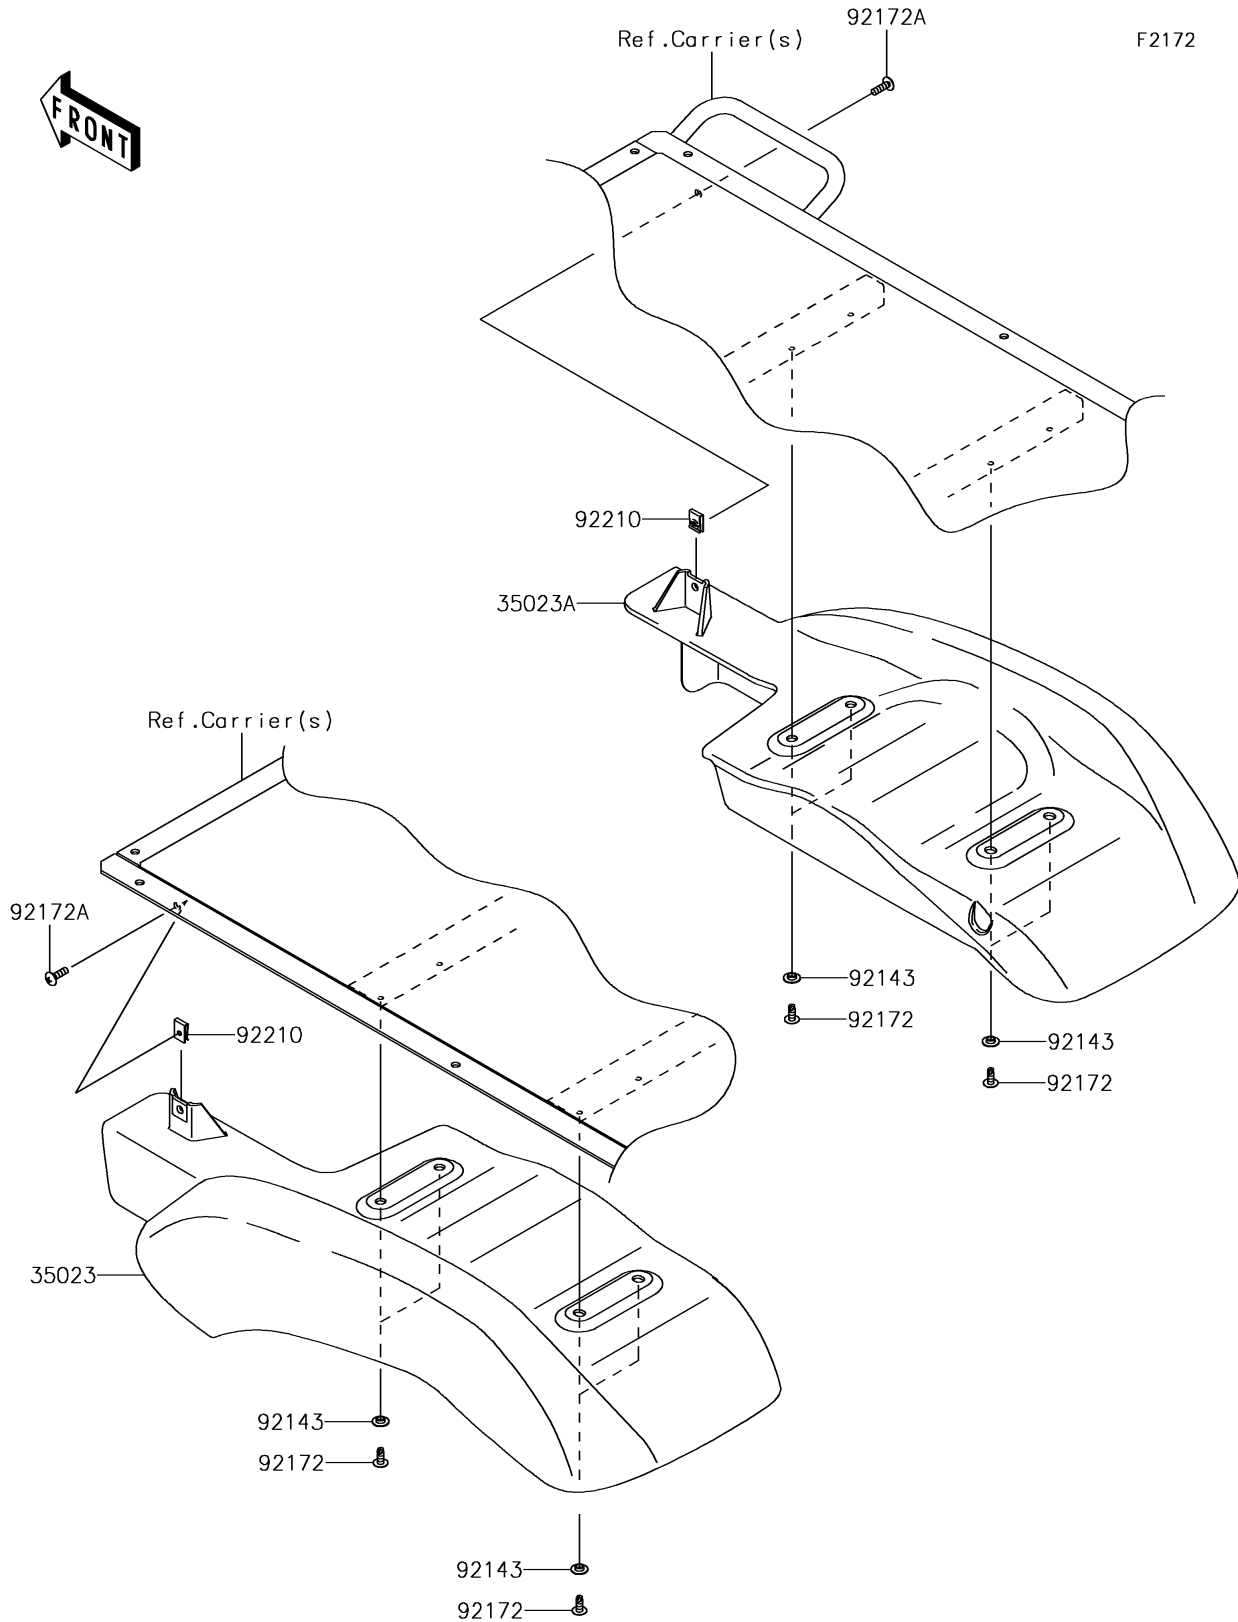

2017 MULE SX™ 4x4 XC PARTS DIAGRAM

Rear Fender(s)

2017 MULE SX™ 4x4 XC PARTS LIST

Rear Fender(s)

ITEM NAME	PART NUMBER	QUANTITY
FENDER-REAR,LH,F.BLACK (Ref # 35023)	35023-0045-6Z	1
FENDER-REAR,RH,F.BLACK (Ref # 35023A)	35023-0046-6Z	1
COLLAR (Ref # 92143)	92143-1087	8
SCREW,TAPPING,6X16 (Ref # 92172)	92172-0739	8
SCREW,TAPPING,6X20 (Ref # 92172A)	92172-0883	2
NUT,LEAF SPRING,6MM (Ref # 92210)	92210-0624	2