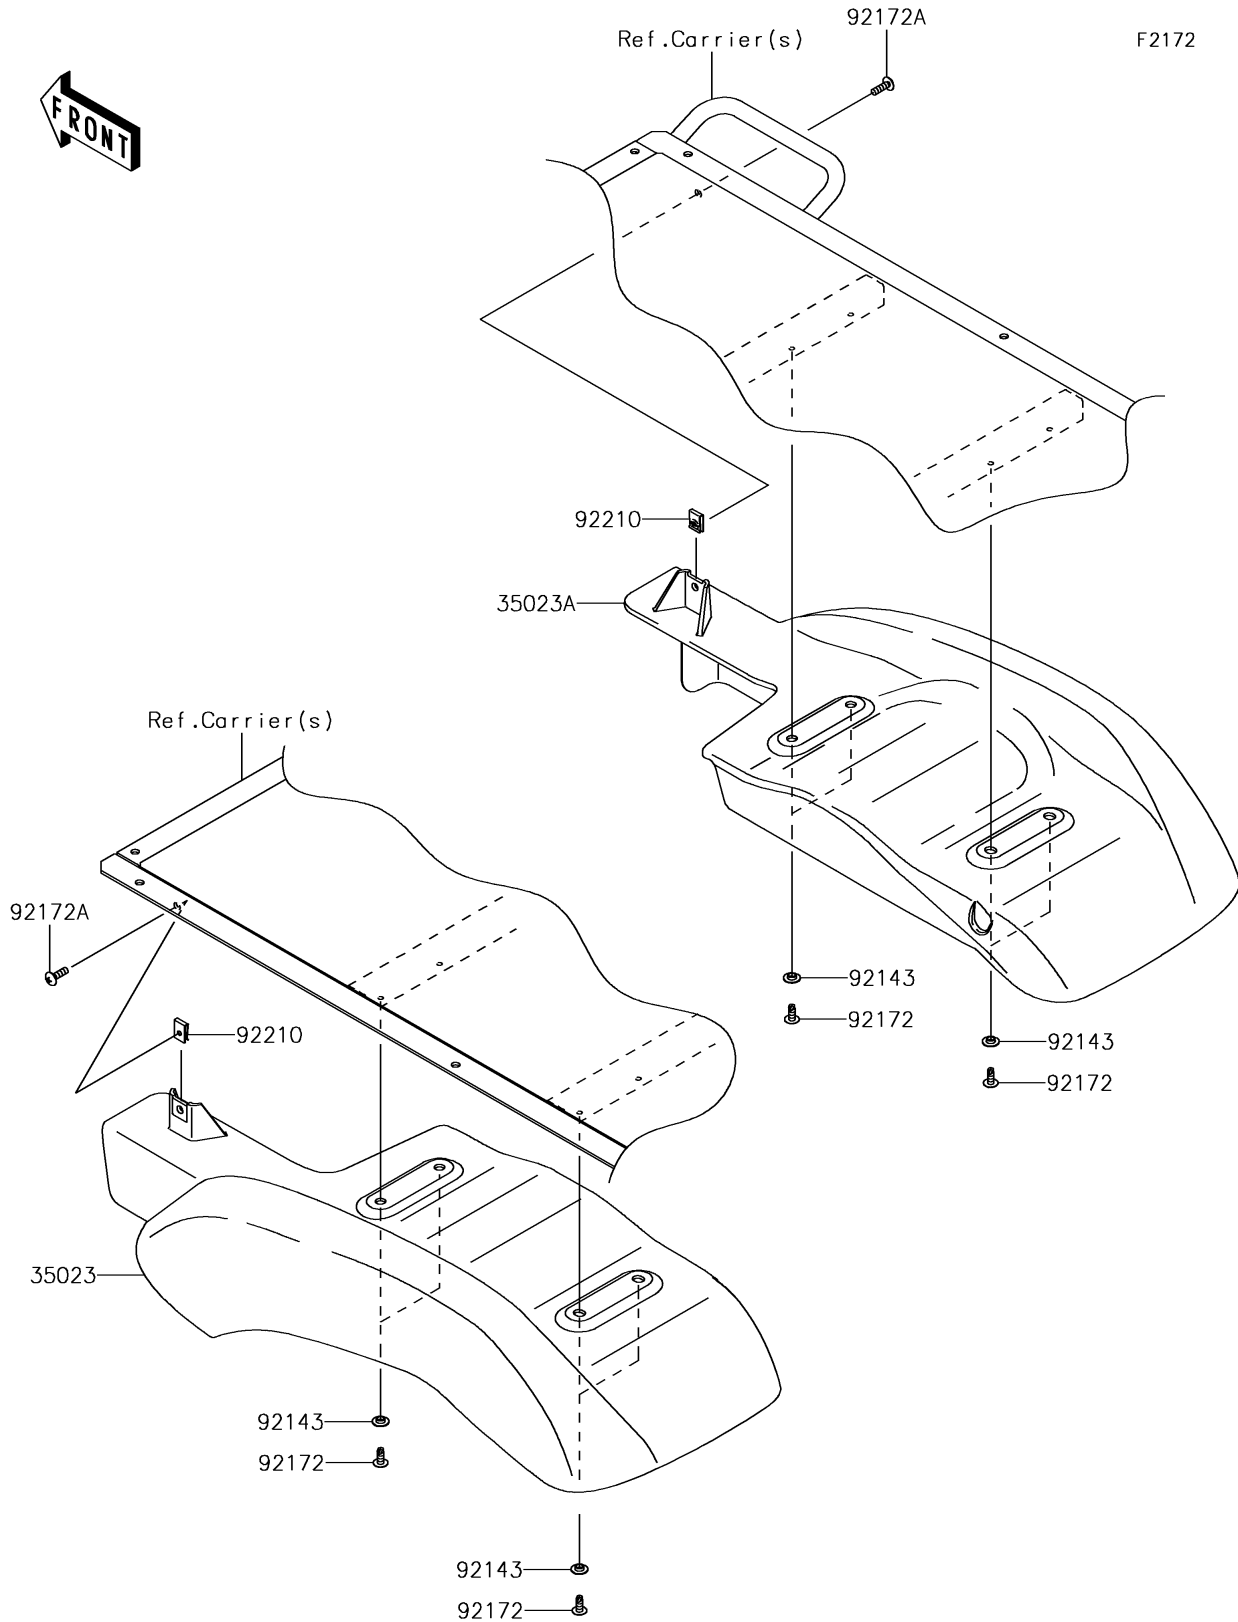

2017 Mule SX 4X4 XC PARTS DIAGRAM

Rear Fender(s)

2017 Mule SX 4X4 XC PARTS LIST

Rear Fender(s)

ITEM NAME	PART NUMBER	QUANTITY
FENDER-REAR,LH,F.BLACK (Ref # 35023)	35023-0045-6Z	1
FENDER-REAR,RH,F.BLACK (Ref # 35023A)	35023-0046-6Z	1
COLLAR (Ref # 92143)	92143-1087	8
SCREW,TAPPING,6X16 (Ref # 92172)	92172-0739	8
SCREW,TAPPING,6X20 (Ref # 92172A)	92172-0883	2
NUT,LEAF SPRING,6MM (Ref # 92210)	92210-0624	2