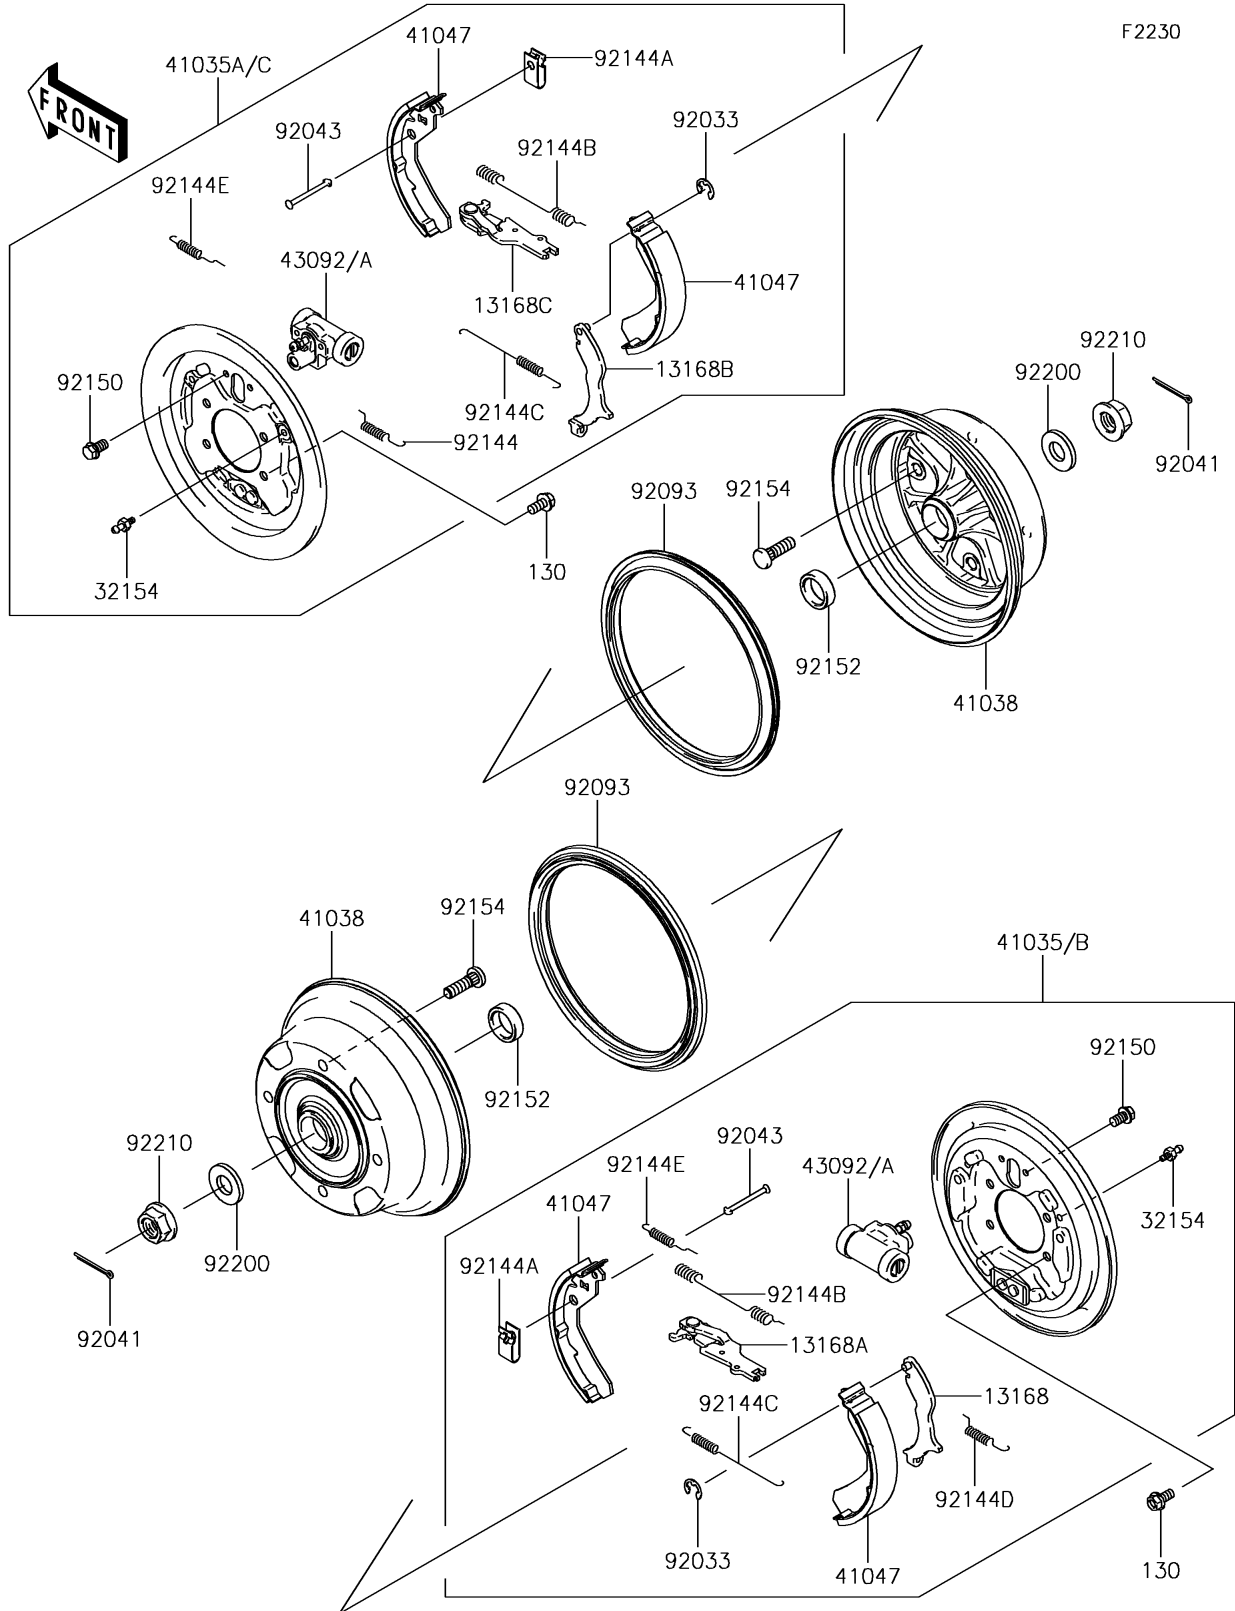

# 2017 Mule SX 4X4 XC PARTS DIAGRAM

## Front Hubs/Brakes

## 2017 Mule SX 4X4 XC PARTS LIST

### Front Hubs/Brakes

ITEM NAME	PART NUMBER	QUANTITY
LEVER,BRAKE,LH (Ref # 13168)	13168-0065	1
LEVER,BRAKE,LH (Ref # 13168A)	13168-0066	1
LEVER,BRAKE,RH (Ref # 13168B)	13168-0067	1
LEVER,BRAKE,RH (Ref # 13168C)	13168-0068	1
PIPE (Ref # 32154)	32154-0335	2
PANEL-ASSY-BRAKE,FR,LH (Ref # 41035)	41035-0057	1
PANEL-ASSY-BRAKE,FR,RH (Ref # 41035A)	41035-0059	1
DRUM,FRONT BRAKE (Ref # 41038)	41038-0013	2
SHOE-ASSY-BRAKE (Ref # 41047)	41047-0001	4
CYLINDER,BRAKE (Ref # 43092)	43092-0002	2
RING-SNAP (Ref # 92033)	92033-1279	2
COTTER,4.0X35 (Ref # 92041)	92041-1053	2
PIN,SHOE HOLD (Ref # 92043)	92043-1460	4
SEAL,BS184.8X13.5-1 (Ref # 92093)	92093-0031	2
SPRING,RH (Ref # 92144)	92144-1608	1
SPRING,SHOE HOLD (Ref # 92144A)	92144-1609	4
SPRING,RETURN,UPP (Ref # 92144B)	92144-1612	2
SPRING,RETURN,LWR (Ref # 92144C)	92144-1613	2
SPRING,LH (Ref # 92144D)	92144-1614	1
SPRING (Ref # 92144E)	92144-1615	2
BOLT,FLANGED,6X10 (Ref # 92150)	92150-1664	4
COLLAR,25X34X10 (Ref # 92152)	92152-0164	2
BOLT,10X34.6 (Ref # 92154)	92154-1482	8
WASHER,18.5X38X4.5 (Ref # 92200)	92200-1794	2
NUT,FLANGED,18MM (Ref # 92210)	92210-0132	2
BOLT-FLANGED,8X16 (Ref # 130)	130CA0816	8