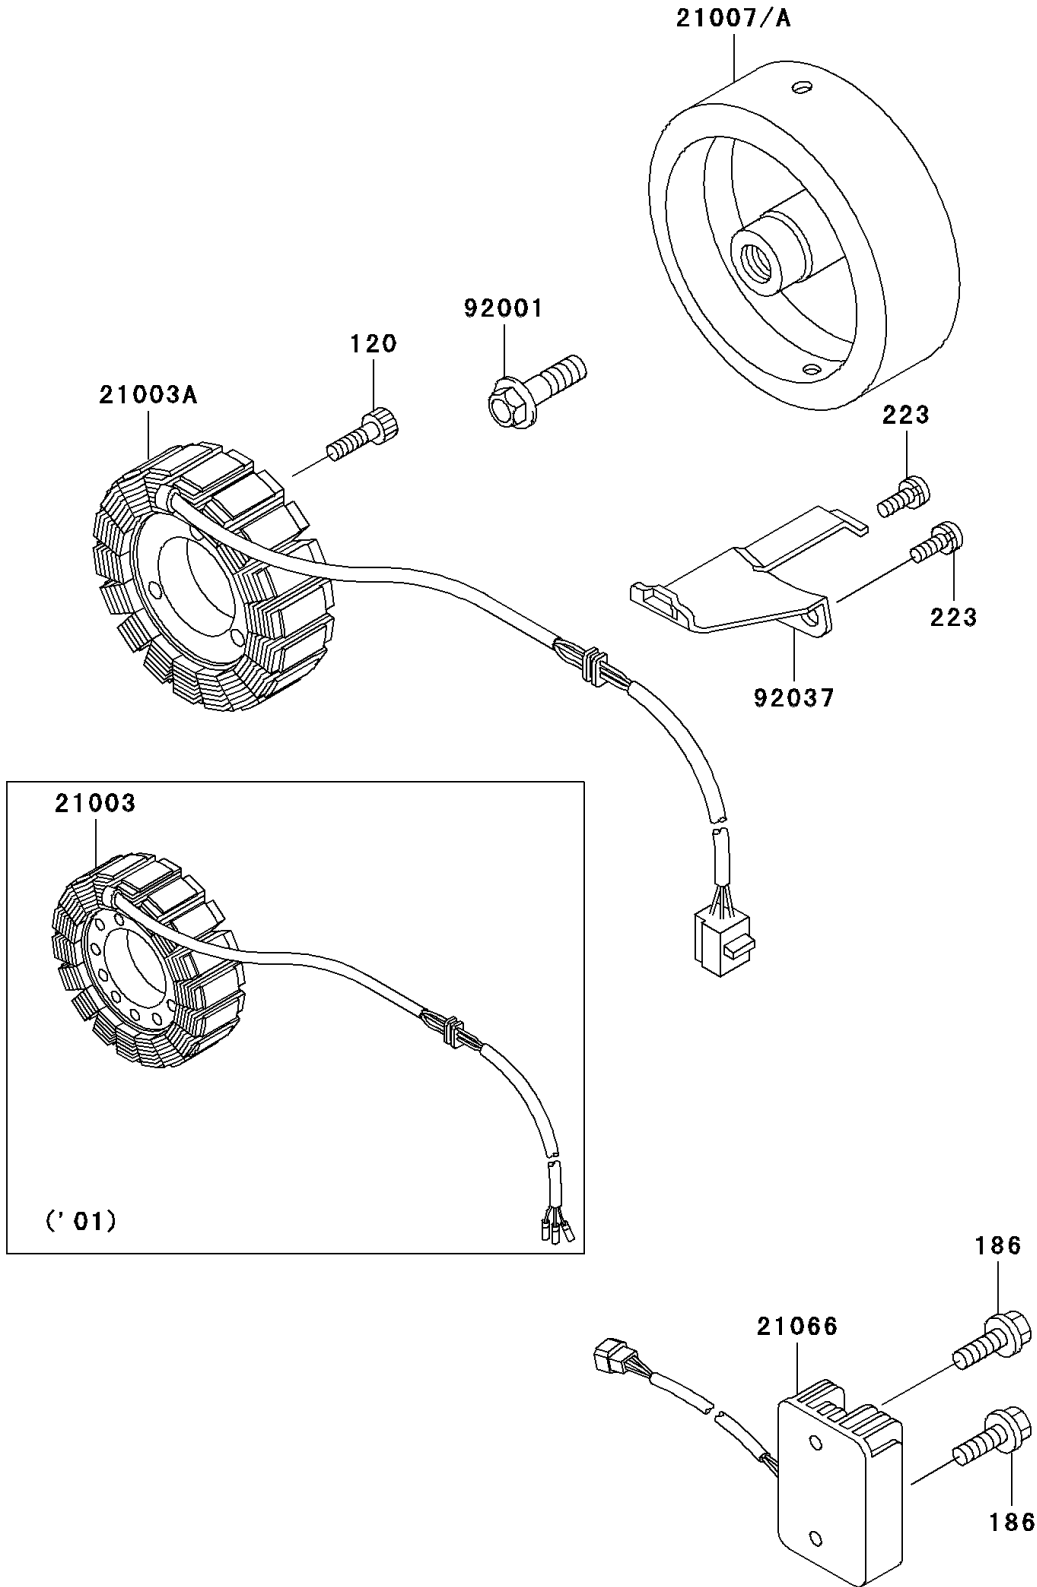

# 2003 Police 1000 PARTS DIAGRAM

Generator

E1810

## 2003 Police 1000 PARTS LIST

### Generator

ITEM NAME	PART NUMBER	QUANTITY
BOLT-SOCKET,6X30 (Ref # 120)	120P0630	3
BOLT-UPSET-WP (Ref # 186)	186B0614	2
SCREW-PAN-WS-CROS (Ref # 223)	223B0512	2
STATOR (Ref # 21003A)	21003-1393	1
ROTOR (Ref # 21007A)	21007-1409	1
REGULATOR-VOLTAGE (Ref # 21066)	21066-1018	1
BOLT,FLANGED,12X40 (Ref # 92001)	92001-1146	1
CLAMP,HARNESS (Ref # 92037)	92037-1214	1