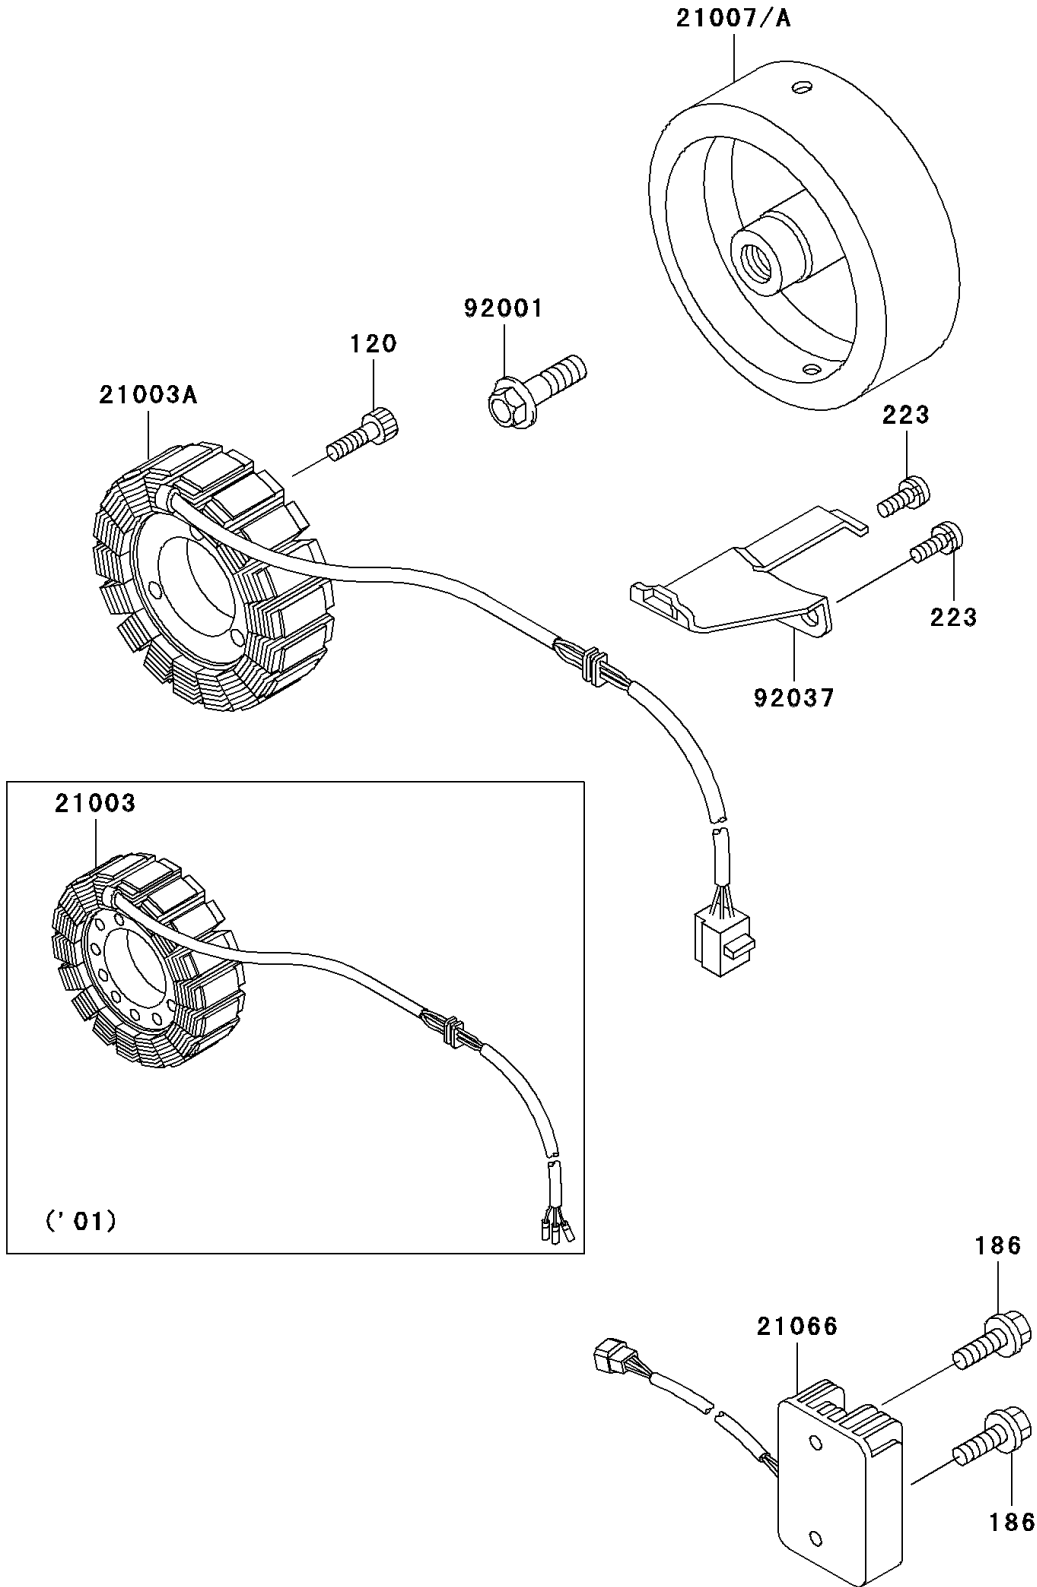

# 2005 Police 1000 PARTS DIAGRAM

Generator

E1810

## 2005 Police 1000 PARTS LIST

### Generator

ITEM NAME	PART NUMBER	QUANTITY
BOLT-SOCKET,6X30 (Ref # 120)	120P0630	3
BOLT-UPSET-WP (Ref # 186)	186B0614	2
SCREW-PAN-WS-CROS (Ref # 223)	223B0512	2
STATOR (Ref # 21003A)	21003-1393	1
ROTOR (Ref # 21007A)	21007-1409	1
REGULATOR-VOLTAGE (Ref # 21066)	21066-1018	1
BOLT,FLANGED,12X40 (Ref # 92001)	92001-1146	1
CLAMP,HARNESS (Ref # 92037)	92037-1214	1