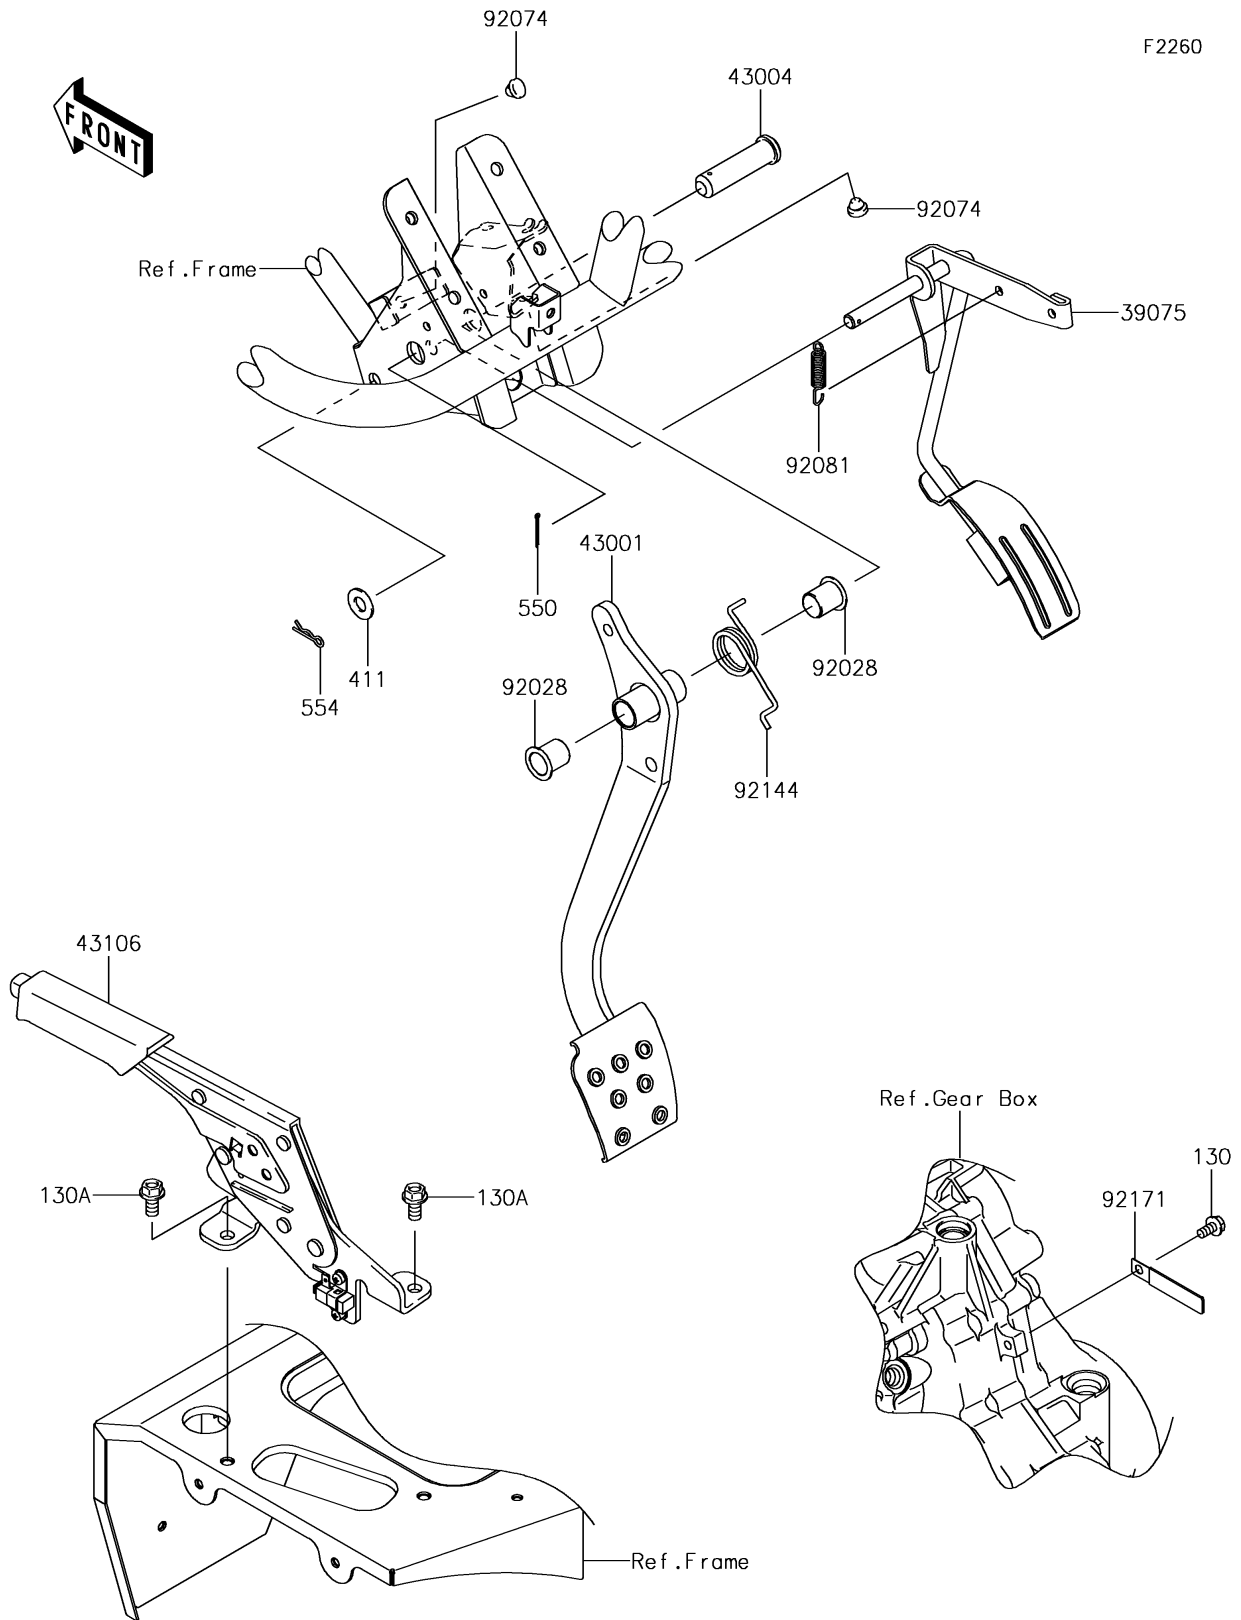

2017 Mule SX 4X4 XC PARTS DIAGRAM

Brake Pedal/Throttle Lever

2017 Mule SX 4X4 XC PARTS LIST

Brake Pedal/Throttle Lever

ITEM NAME	PART NUMBER	QUANTITY
LEVER-THROTTLE (Ref # 39075)	39075-0022	1
LEVER-BRAKE,PEDAL (Ref # 43001)	43001-7502	1
SHAFT-BRAKE (Ref # 43004)	43004-1128	1
LEVER-ASSY-PARKING BRAKE (Ref # 43106)	43106-0005	1
BUSHING (Ref # 92028)	92028-1571	2
PLUG,7X2 (Ref # 92074)	92074-028	2
SPRING (Ref # 92081)	92081-1922	1
SPRING (Ref # 92144)	92144-1536	1
CLAMP,L=60 (Ref # 92171)	92171-0652	1
BOLT-FLANGED,6X12 (Ref # 130)	130AA0612	1
BOLT-FLANGED,8X16 (Ref # 130A)	130AA0816	2
WASHER-PLAIN,10MM (Ref # 411)	411AA1000	1
PIN-COTTER,2.5X25 (Ref # 550)	550AA2525	1
PIN-SNAP,10MM (Ref # 554)	554DA1000	1