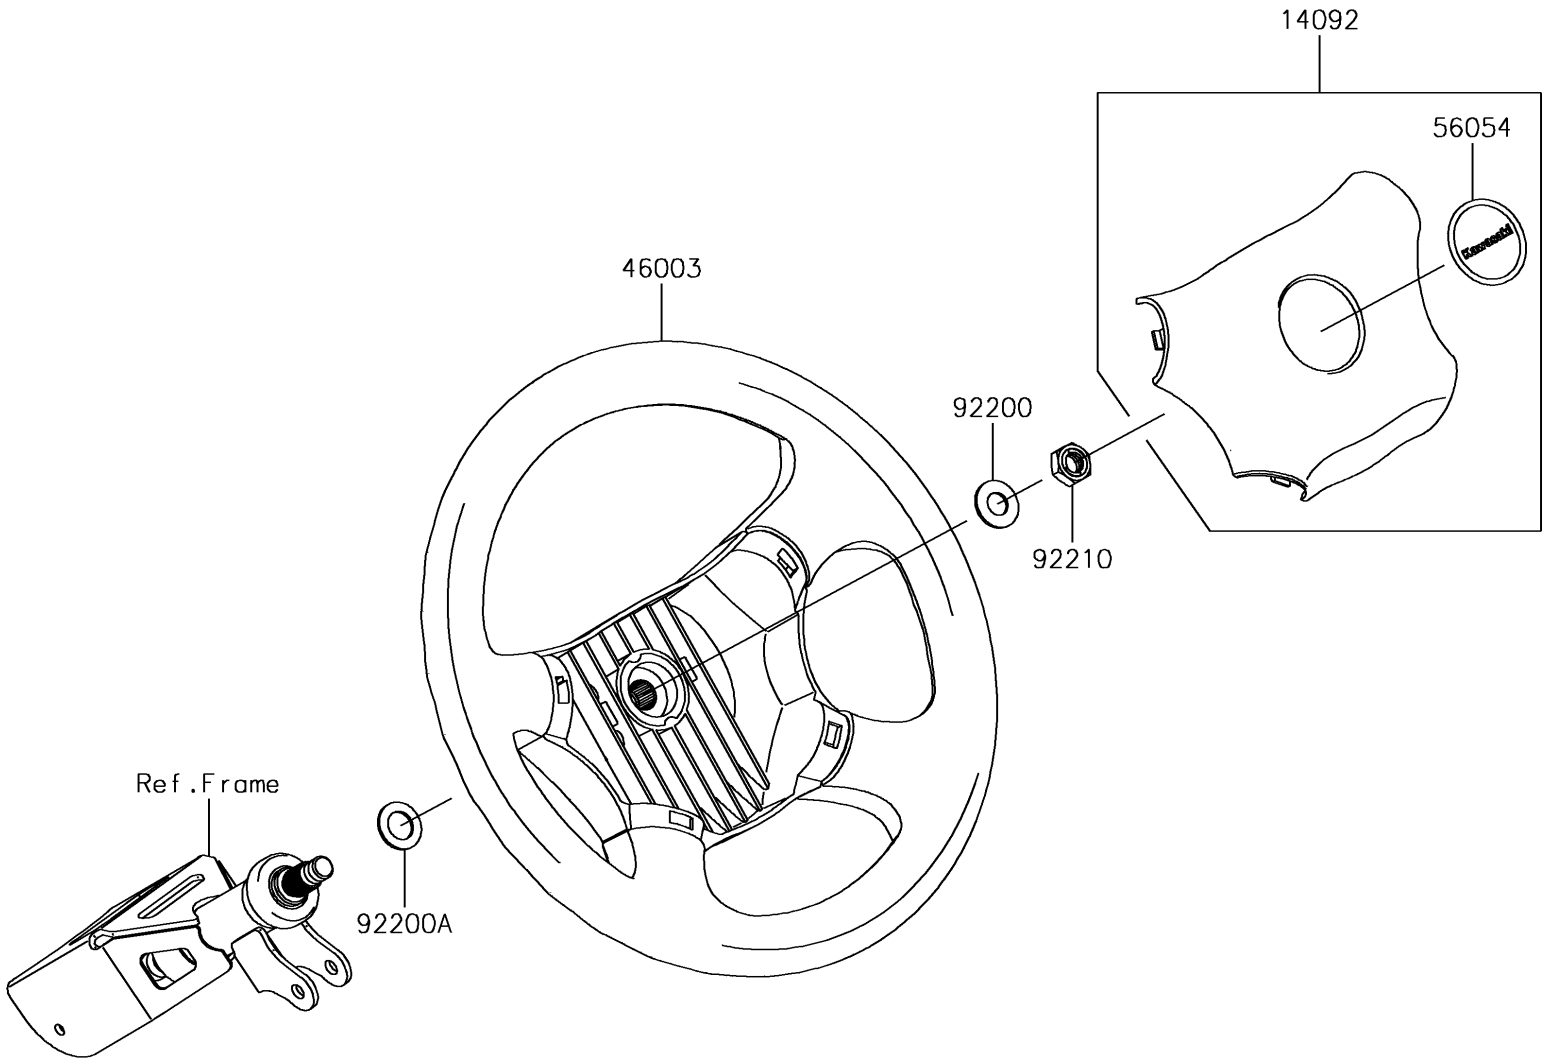

# 2017 Mule SX 4X4 XC PARTS DIAGRAM

Steering Wheel

F2311

## 2017 Mule SX 4X4 XC PARTS LIST

### Steering Wheel

ITEM NAME	PART NUMBER	QUANTITY
COVER,HORN SWITCH (Ref # 14092)	14092-1029	1
HANDLE (Ref # 46003)	46003-0595	1
MARK,CENTER LOGO,KAWASAKI (Ref # 56054)	56054-1188	1
WASHER,12.1X25X1.6 (Ref # 92200)	92200-0455	1
WASHER,15X25X1.6 (Ref # 92200A)	92200-0460	1
NUT,LOCK,12MM (Ref # 92210)	92210-1249	1