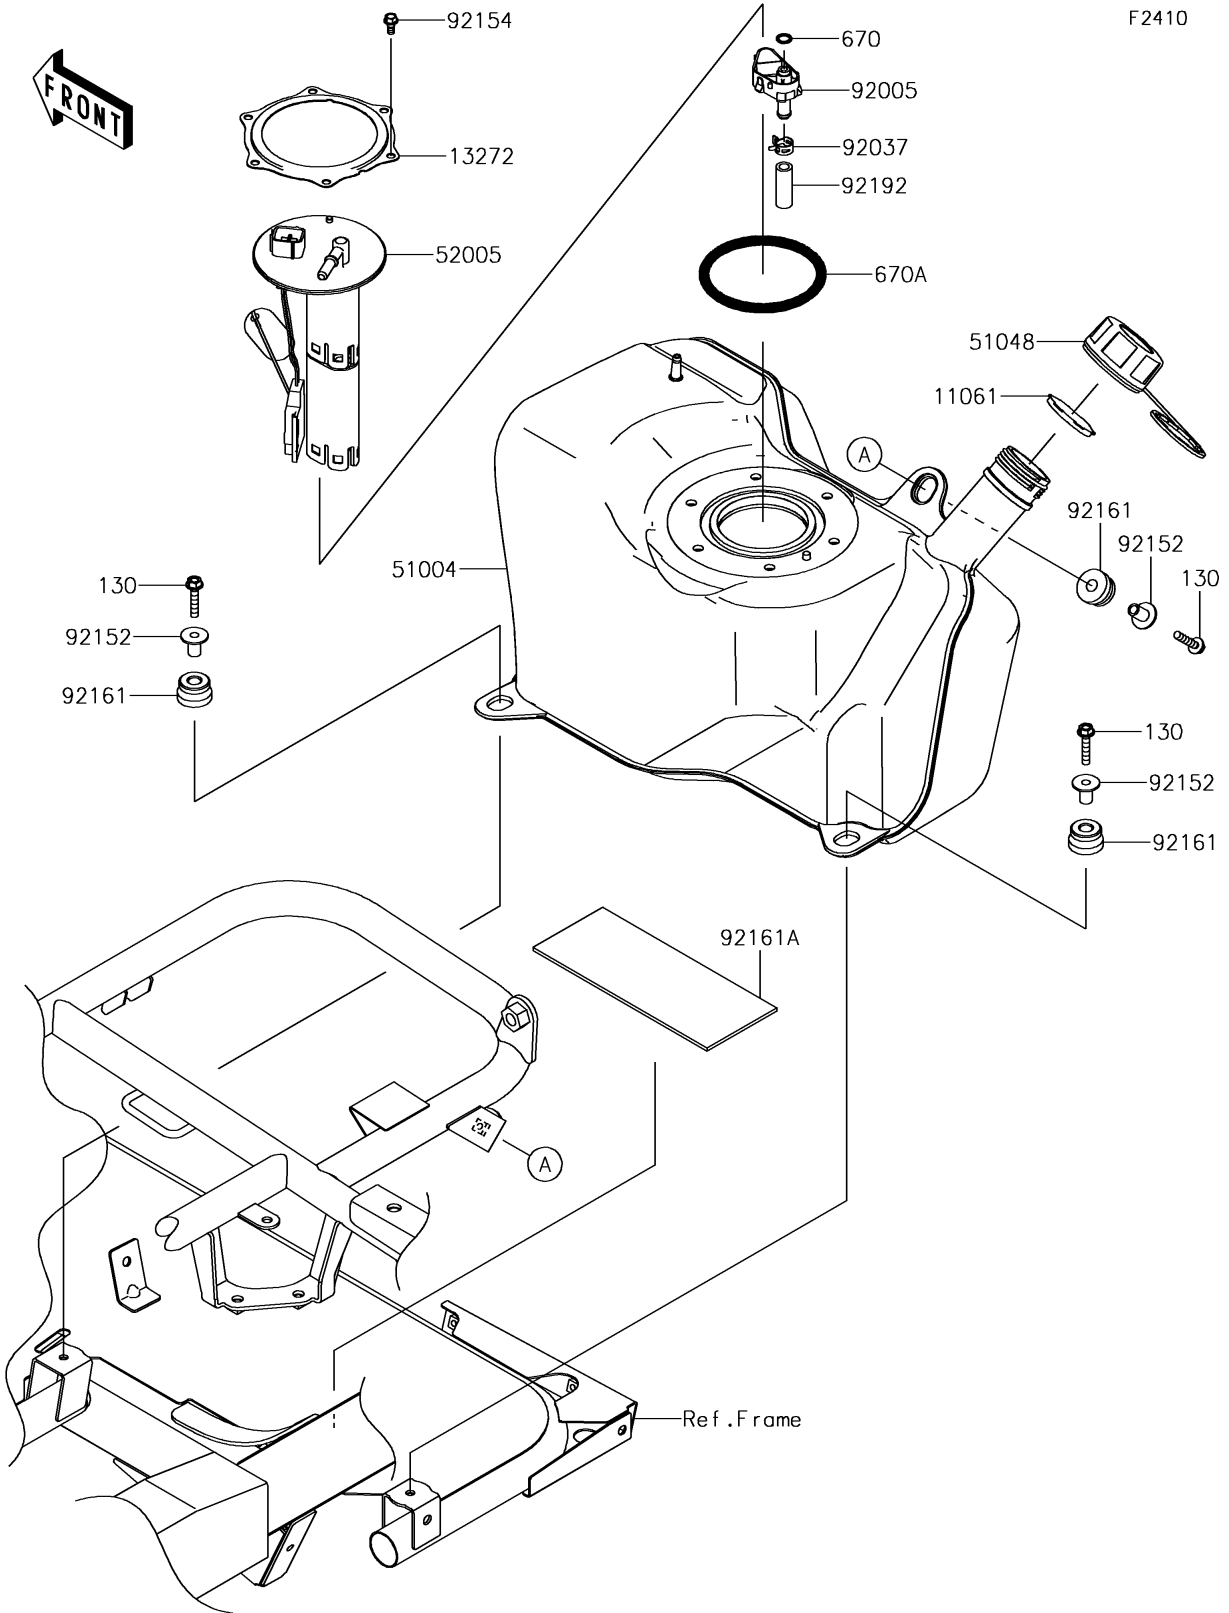

# 2017 MULE SX™ 4x4 XC PARTS DIAGRAM

## Fuel Tank

## 2017 MULE SX™ 4x4 XC PARTS LIST

### Fuel Tank

ITEM NAME	PART NUMBER	QUANTITY
GASKET,FUEL TANK CAP (Ref # 11061)	11061-0395	1
PLATE (Ref # 13272)	13272-1398	1
TANK-FUEL (Ref # 51004)	51004-0010	1
CAP-ASSY-TANK,FUEL (Ref # 51048)	51048-0026	1
GAUGE,FUEL (Ref # 52005)	52005-0757	1
FITTING (Ref # 92005)	92005-0813	1
CLAMP,HOSE CLIP (Ref # 92037)	92037-1181	1
COLLAR,6.8X10X18.1 (Ref # 92152)	92152-1867	3
BOLT,FUEL PUMP (Ref # 92154)	92154-1326	6
DAMPER,10X28X17 (Ref # 92161)	92161-1614	3
DAMPER,80X200X3.175 (Ref # 92161A)	92161-1645	1
TUBE,8X13X37 (Ref # 92192)	92192-1622	1
BOLT-FLANGED,6X30 (Ref # 130)	130BA0630	3
O RING,9MM (Ref # 670)	670E1509	1
O RING (Ref # 670A)	670E5090	1