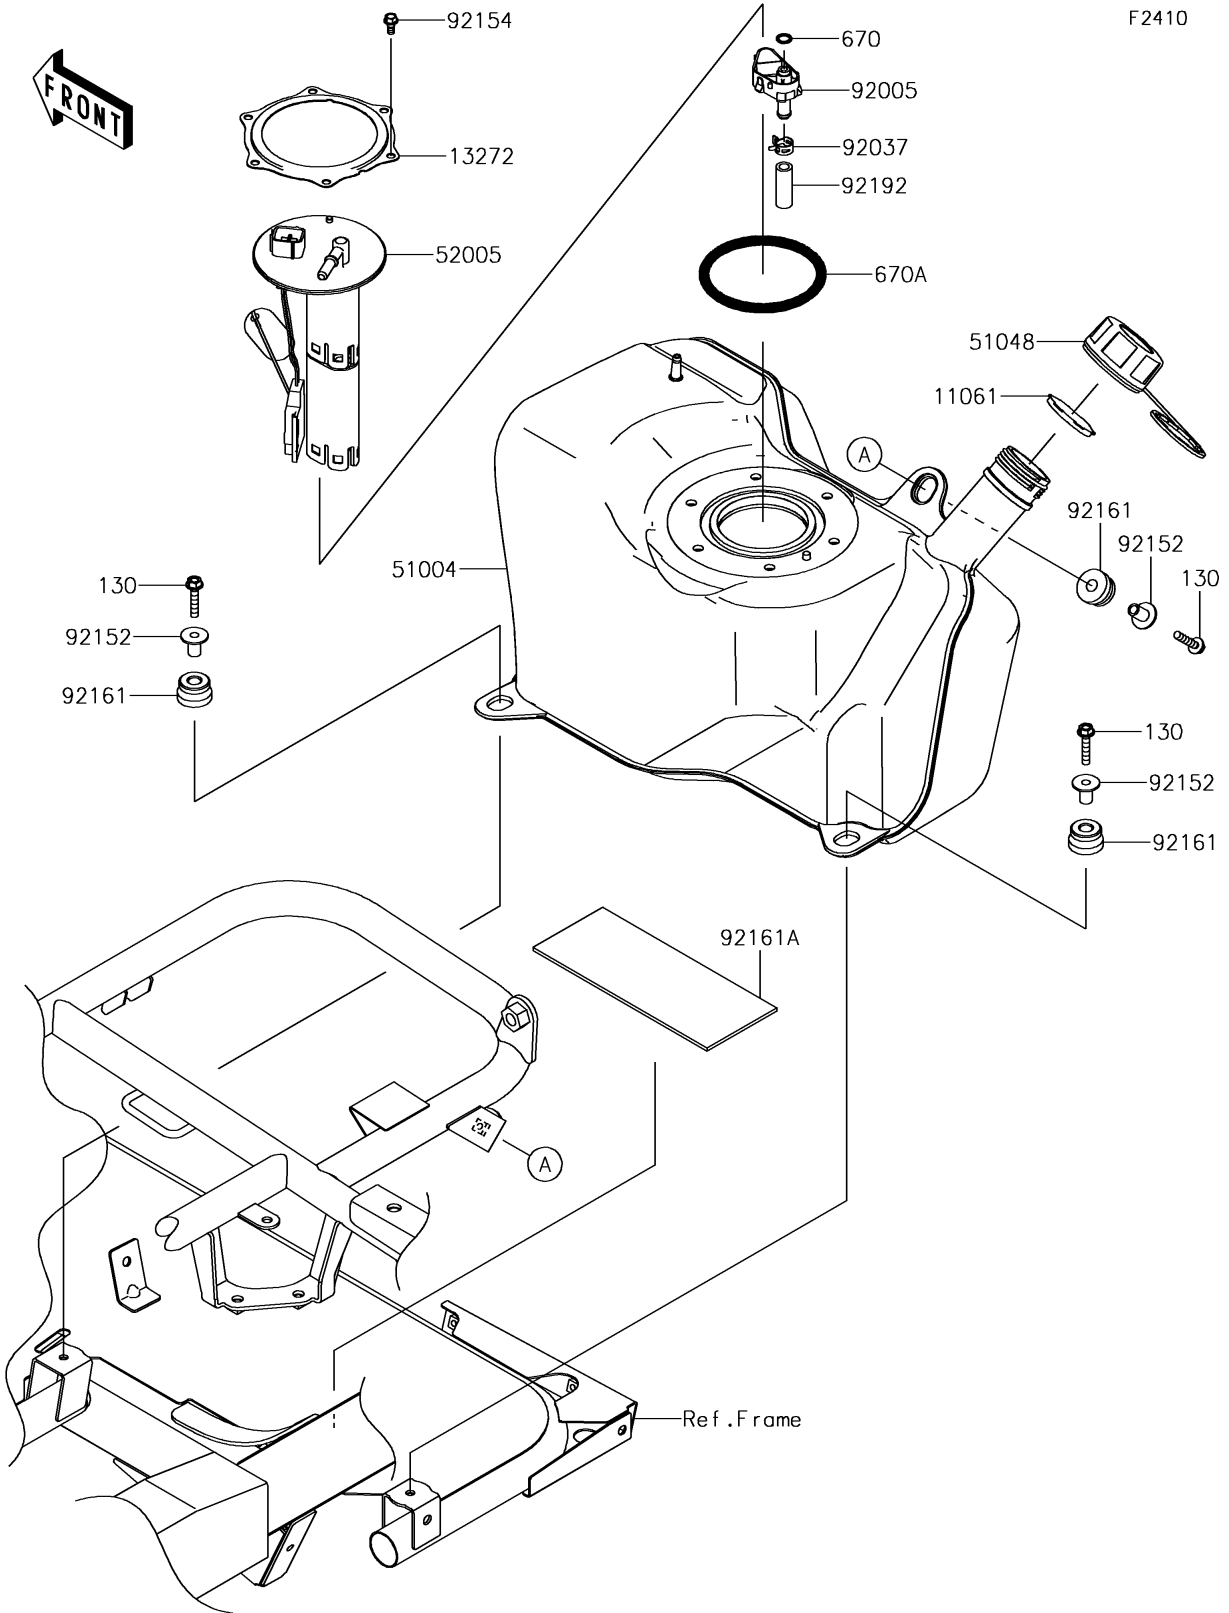

2017 Mule SX 4X4 XC PARTS DIAGRAM

Fuel Tank

2017 Mule SX 4X4 XC PARTS LIST

Fuel Tank

ITEM NAME	PART NUMBER	QUANTITY
GASKET,FUEL TANK CAP (Ref # 11061)	11061-0395	1
PLATE (Ref # 13272)	13272-1398	1
TANK-FUEL (Ref # 51004)	51004-0010	1
CAP-ASSY-TANK,FUEL (Ref # 51048)	51048-0026	1
GAUGE,FUEL (Ref # 52005)	52005-0757	1
FITTING (Ref # 92005)	92005-0813	1
CLAMP,HOSE CLIP (Ref # 92037)	92037-1181	1
COLLAR,6.8X10X18.1 (Ref # 92152)	92152-1867	3
BOLT,FUEL PUMP (Ref # 92154)	92154-1326	6
DAMPER,10X28X17 (Ref # 92161)	92161-1614	3
DAMPER,80X200X3.175 (Ref # 92161A)	92161-1645	1
TUBE,8X13X37 (Ref # 92192)	92192-1622	1
BOLT-FLANGED,6X30 (Ref # 130)	130BA0630	3
O RING,9MM (Ref # 670)	670E1509	1
O RING (Ref # 670A)	670E5090	1