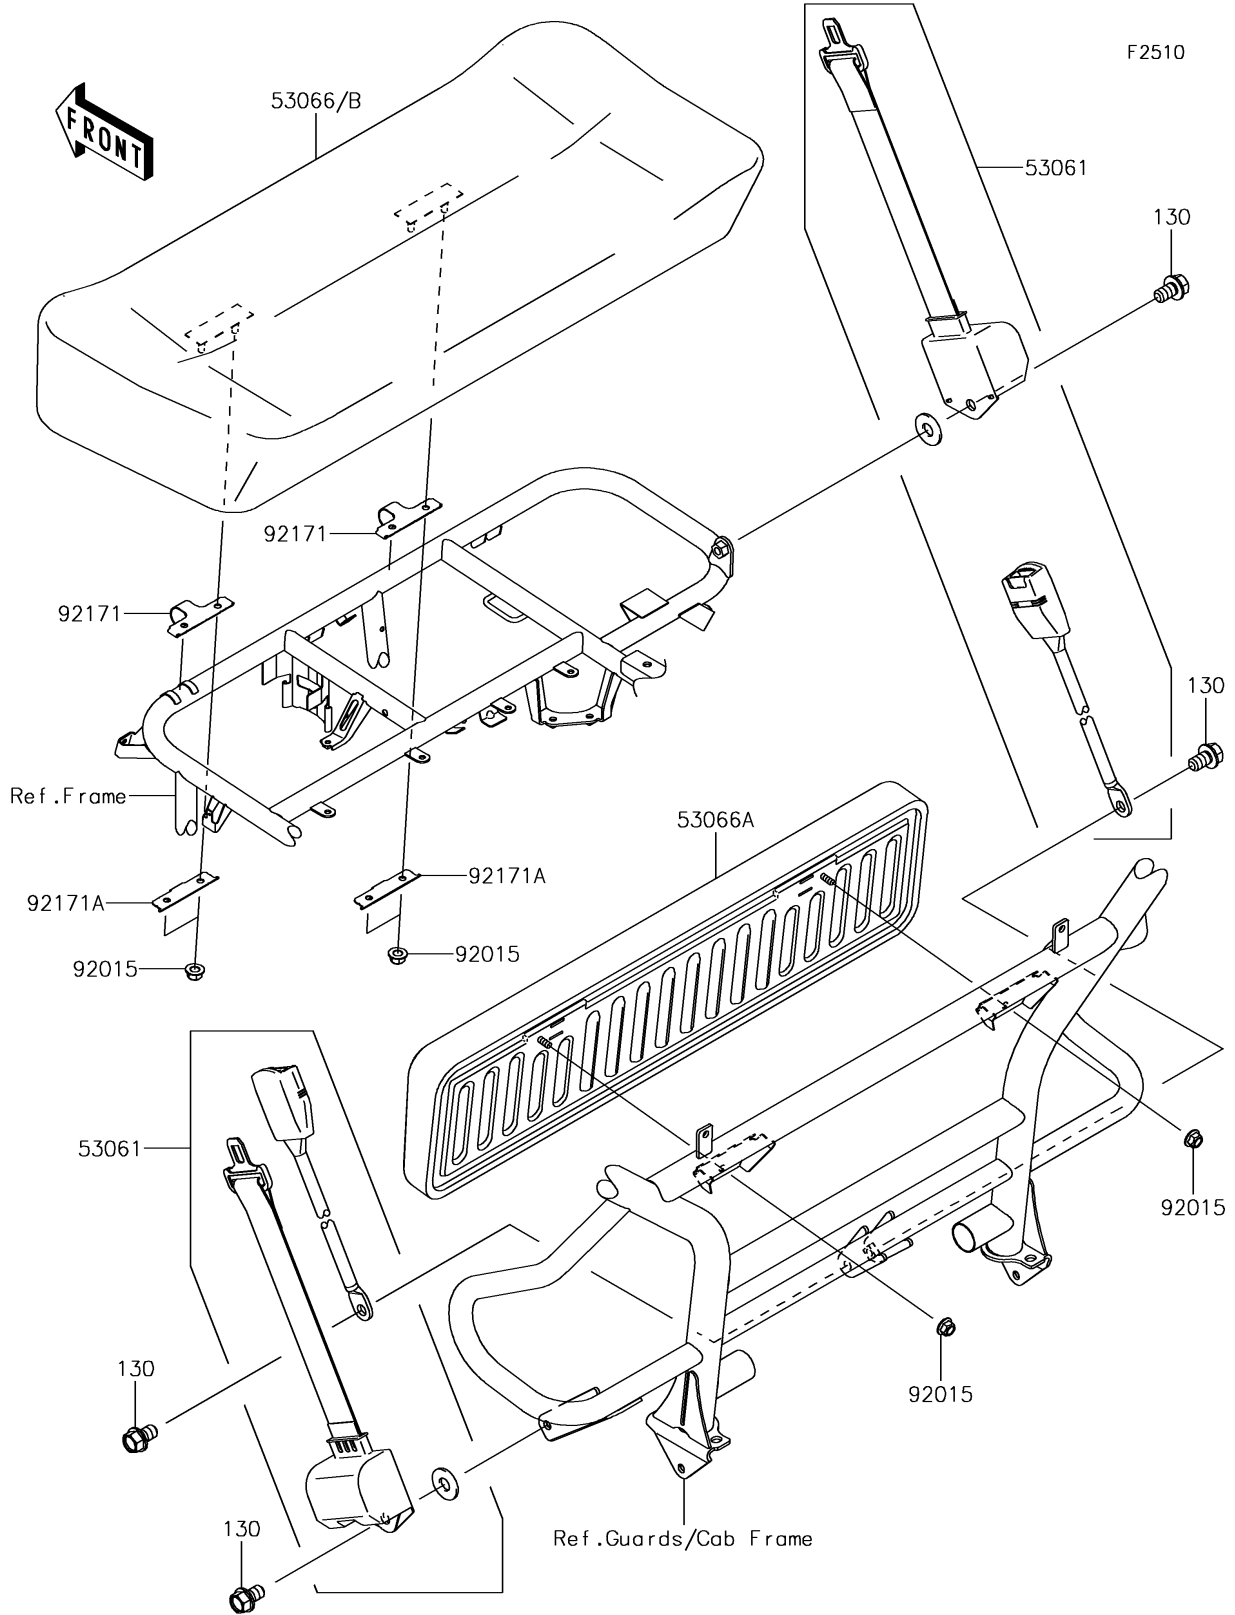

2017 MULE SX™ 4x4 XC PARTS DIAGRAM

Seat

2017 MULE SX™ 4x4 XC PARTS LIST

Seat

ITEM NAME	PART NUMBER	QUANTITY
BELT-SEAT (Ref # 53061)	53061-0050	2
SEAT-ASSY,CUSHION,BLACK (Ref # 53066)	53066-0269-MA	1
SEAT-ASSY,BACK,BLACK (Ref # 53066A)	53066-0270-MA	1
NUT,FLANGED,LOCK,8MM (Ref # 92015)	92015-1668	6
CLAMP (Ref # 92171)	92171-0441	2
CLAMP (Ref # 92171A)	92171-0442	2
BOLT-FLANGED,12X20 (Ref # 130)	130BA1220	4