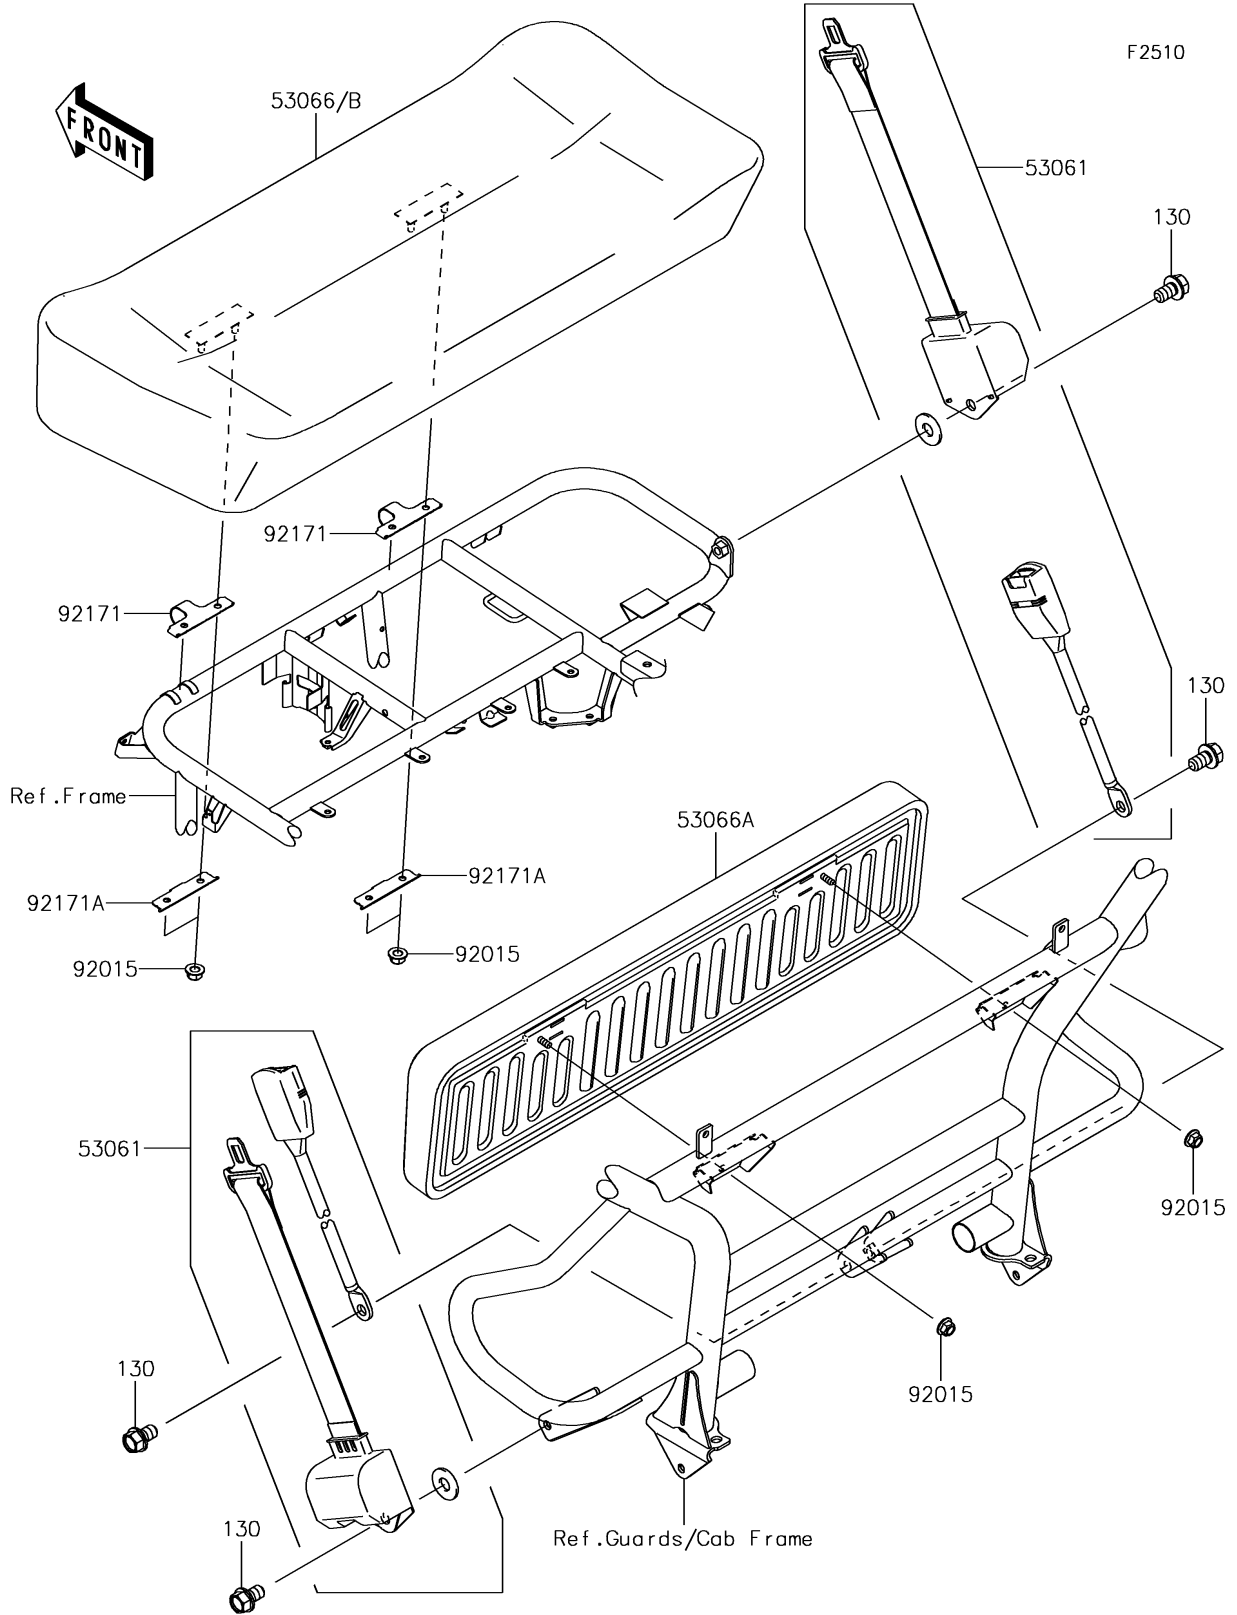

2017 Mule SX 4X4 XC PARTS DIAGRAM

Seat

2017 Mule SX 4X4 XC PARTS LIST

Seat

ITEM NAME	PART NUMBER	QUANTITY
BELT-SEAT (Ref # 53061)	53061-0050	2
SEAT-ASSY,CUSHION,BLACK (Ref # 53066)	53066-0269-MA	1
SEAT-ASSY,BACK,BLACK (Ref # 53066A)	53066-0270-MA	1
NUT,FLANGED,LOCK,8MM (Ref # 92015)	92015-1668	6
CLAMP (Ref # 92171)	92171-0441	2
CLAMP (Ref # 92171A)	92171-0442	2
BOLT-FLANGED,12X20 (Ref # 130)	130BA1220	4