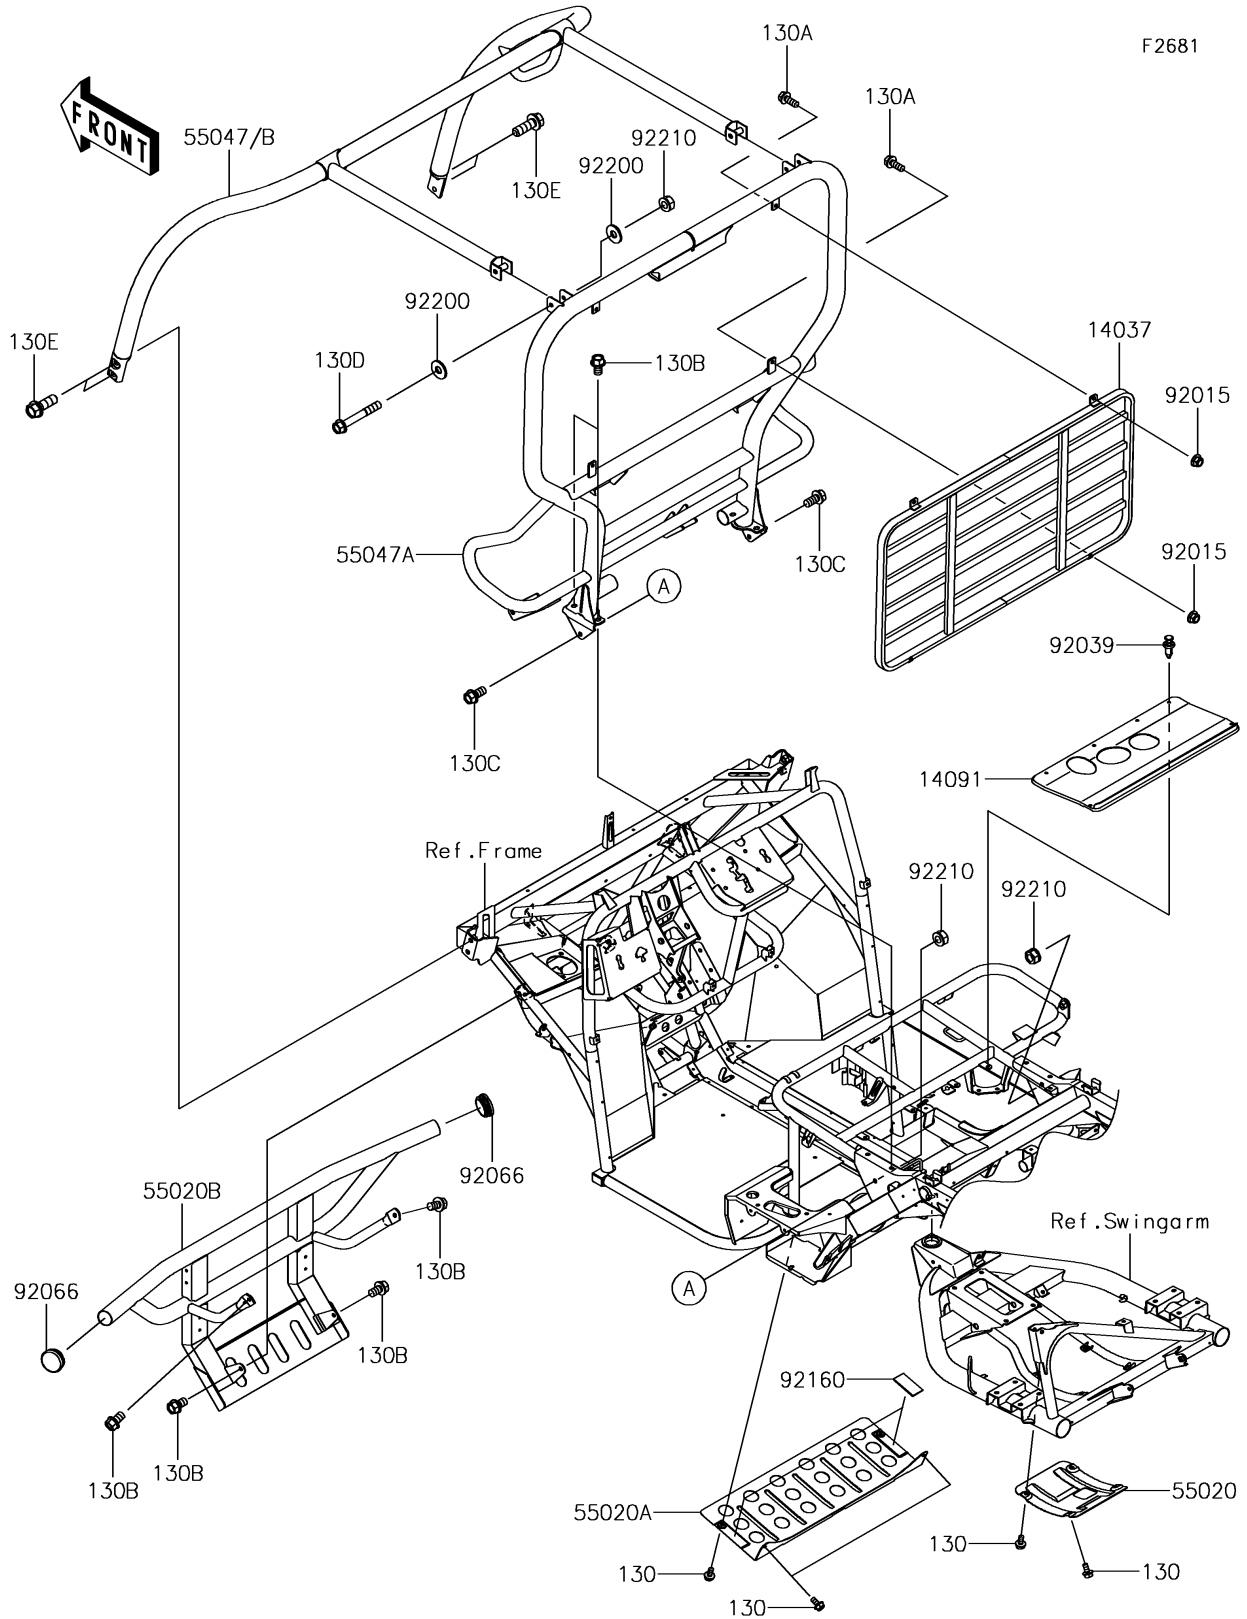

2017 MULE SX™ 4x4 XC PARTS DIAGRAM

Guards/Cab Frame

2017 MULE SX™ 4x4 XC PARTS LIST

Guards/Cab Frame

ITEM NAME	PART NUMBER	QUANTITY
SCREEN,T.BLACK (Ref # 14037)	14037-0774-388	1
COVER (Ref # 14091)	14091-0355	1
GUARD,DIFF (Ref # 55020)	55020-0141	1
GUARD (Ref # 55020A)	55020-0883	1
GUARD,FR,T.BLACK (Ref # 55020B)	55020-1933-388	1
BAR-COMP,FR,T.BLACK (Ref # 55047)	55047-0355-388	1
BAR-COMP,RR,T.BLACK (Ref # 55047A)	55047-0356-388	1
NUT,FLANGED,LOCK,8MM (Ref # 92015)	92015-1668	4
RIVET (Ref # 92039)	92039-0776	6
PLUG,42MM (Ref # 92066)	92066-0830	2
DAMPER (Ref # 92160)	92160-1102	2
WASHER,11X26X2.6 (Ref # 92200)	92200-0352	4
NUT,LOCK,10MM (Ref # 92210)	92210-1204	4
BOLT-FLANGED,6X12 (Ref # 130)	130BA0612	8
BOLT-FLANGED,8X20 (Ref # 130A)	130BA0820	4
BOLT-FLANGED,10X16 (Ref # 130B)	130BA1016	8
BOLT-FLANGED,10X20 (Ref # 130C)	130BA1020	2
BOLT-FLANGED,10X70 (Ref # 130D)	130BA1070	2
BOLT-FLANGED,12X35 (Ref # 130E)	130BA1235	4