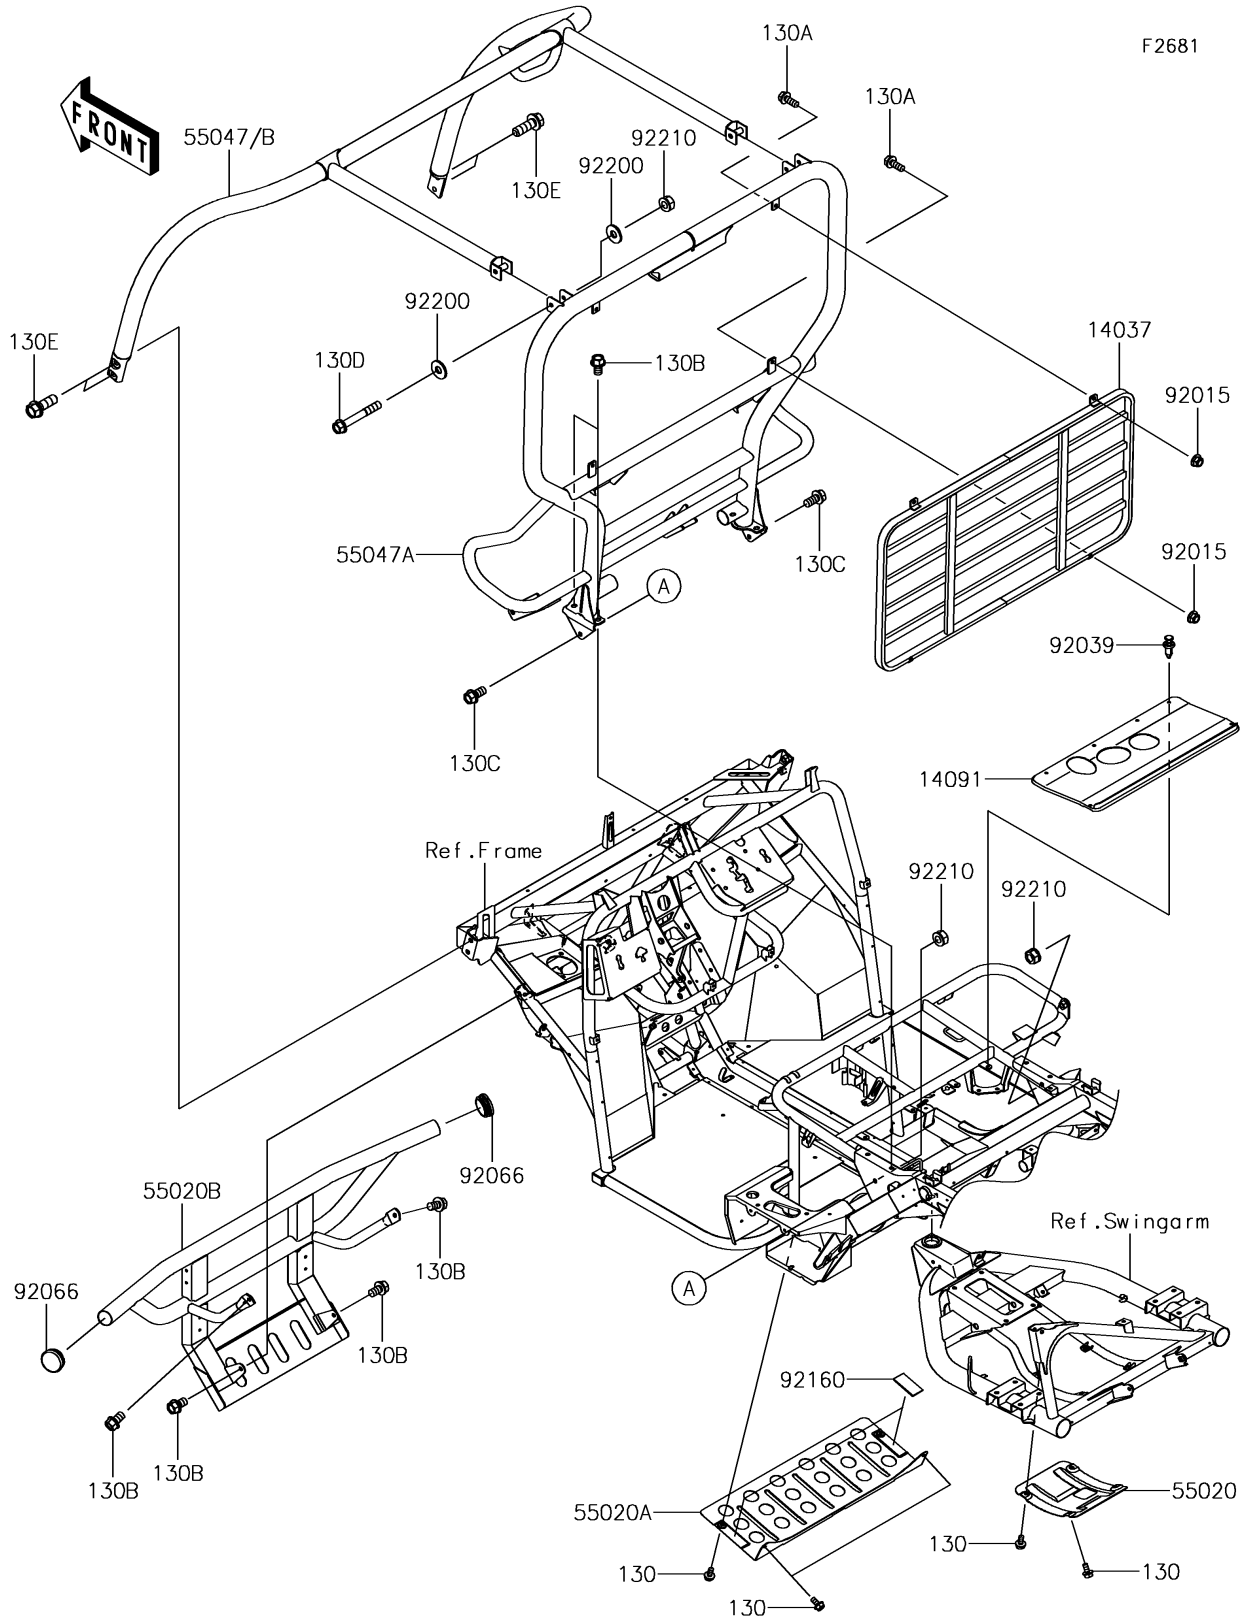

2017 Mule SX 4X4 XC PARTS DIAGRAM

Guards/Cab Frame

2017 Mule SX 4X4 XC PARTS LIST

Guards/Cab Frame

ITEM NAME	PART NUMBER	QUANTITY
SCREEN,T.BLACK (Ref # 14037)	14037-0774-388	1
COVER (Ref # 14091)	14091-0355	1
GUARD,DIFF (Ref # 55020)	55020-0141	1
GUARD (Ref # 55020A)	55020-0883	1
GUARD,FR,T.BLACK (Ref # 55020B)	55020-1933-388	1
BAR-COMP,FR,T.BLACK (Ref # 55047)	55047-0355-388	1
BAR-COMP,RR,T.BLACK (Ref # 55047A)	55047-0356-388	1
NUT,FLANGED,LOCK,8MM (Ref # 92015)	92015-1668	4
RIVET (Ref # 92039)	92039-0776	6
PLUG,42MM (Ref # 92066)	92066-0830	2
DAMPER (Ref # 92160)	92160-1102	2
WASHER,11X26X2.6 (Ref # 92200)	92200-0352	4
NUT,LOCK,10MM (Ref # 92210)	92210-1204	4
BOLT-FLANGED,6X12 (Ref # 130)	130BA0612	8
BOLT-FLANGED,8X20 (Ref # 130A)	130BA0820	4
BOLT-FLANGED,10X16 (Ref # 130B)	130BA1016	8
BOLT-FLANGED,10X20 (Ref # 130C)	130BA1020	2
BOLT-FLANGED,10X70 (Ref # 130D)	130BA1070	2
BOLT-FLANGED,12X35 (Ref # 130E)	130BA1235	4