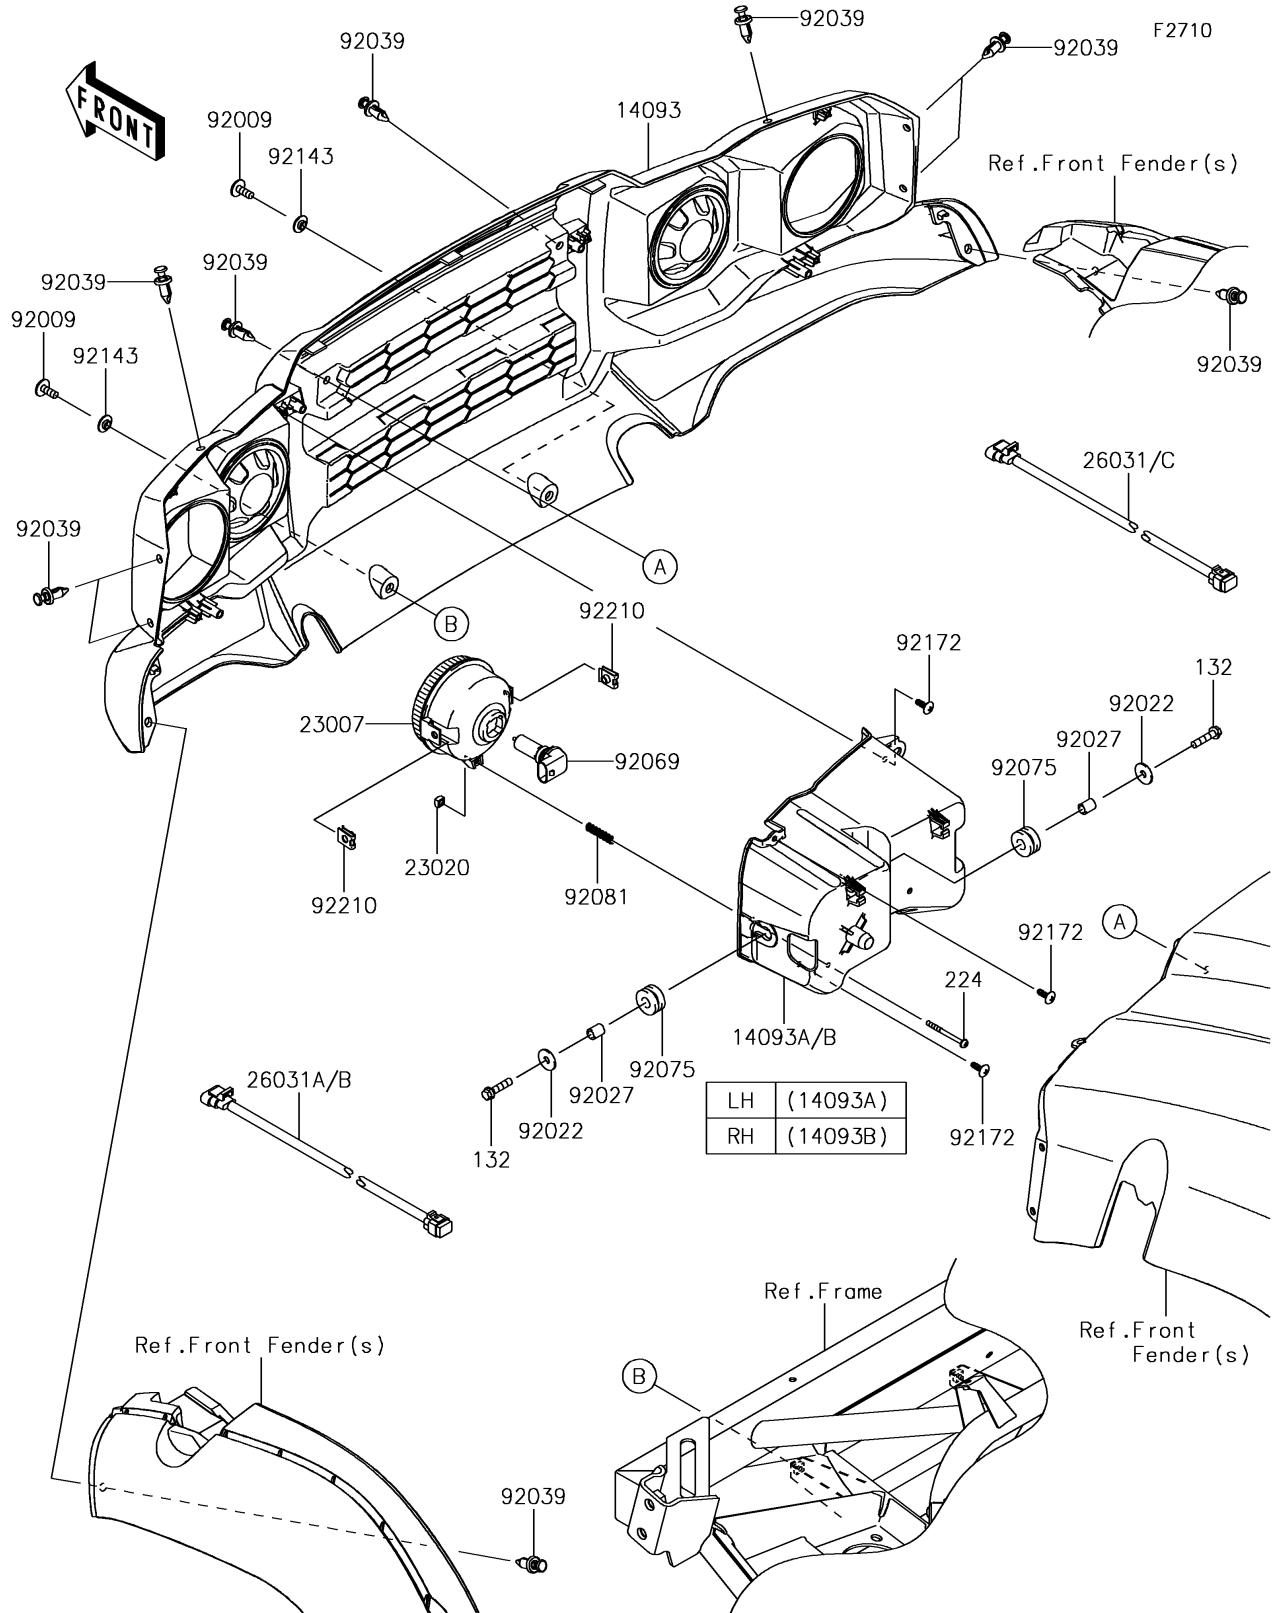

2017 Mule SX 4X4 XC PARTS DIAGRAM

Headlight(s)

2017 Mule SX 4X4 XC PARTS LIST

Headlight(s)

ITEM NAME	PART NUMBER	QUANTITY
COVER,FR GRILL (Ref # 14093)	14093-0392	1
COVER,HEAD LAMP,LH (Ref # 14093A)	14093-0394	1
COVER,HEAD LAMP,RH (Ref # 14093B)	14093-0395	1
LENS-COMP,HEAD LAMP (Ref # 23007)	23007-0096	2
NUT,4MM,FOCUS ADJUST (Ref # 23020)	23020-018	2
HARNESS,SUB,RH (Ref # 26031)	26031-1830	1
HARNESS,SUB,LH (Ref # 26031A)	26031-1982	1
SCREW,6X16 (Ref # 92009)	92009-1621	2
WASHER,6.5X20X1.6 (Ref # 92022)	92022-125	4
COLLAR,6.8X10X12 (Ref # 92027)	92027-162	4
RIVET (Ref # 92039)	92039-0776	10
BULB,12V 35/35W (Ref # 92069)	92069-0019	2
DAMPER,10X24X12 (Ref # 92075)	92075-1690	4
SPRING,FOCUS ADJUST (Ref # 92081)	92081-1896	2
COLLAR (Ref # 92143)	92143-1087	2
SCREW,TAPPING,5X14 (Ref # 92172)	92172-0265	6
NUT (Ref # 92210)	92210-1125	4
BOLT-FLANGED-SMALL,6X25 (Ref # 132)	132BA0625	4
SCREW-PAN-WP-CROS,4X45 (Ref # 224)	224AA0445	2