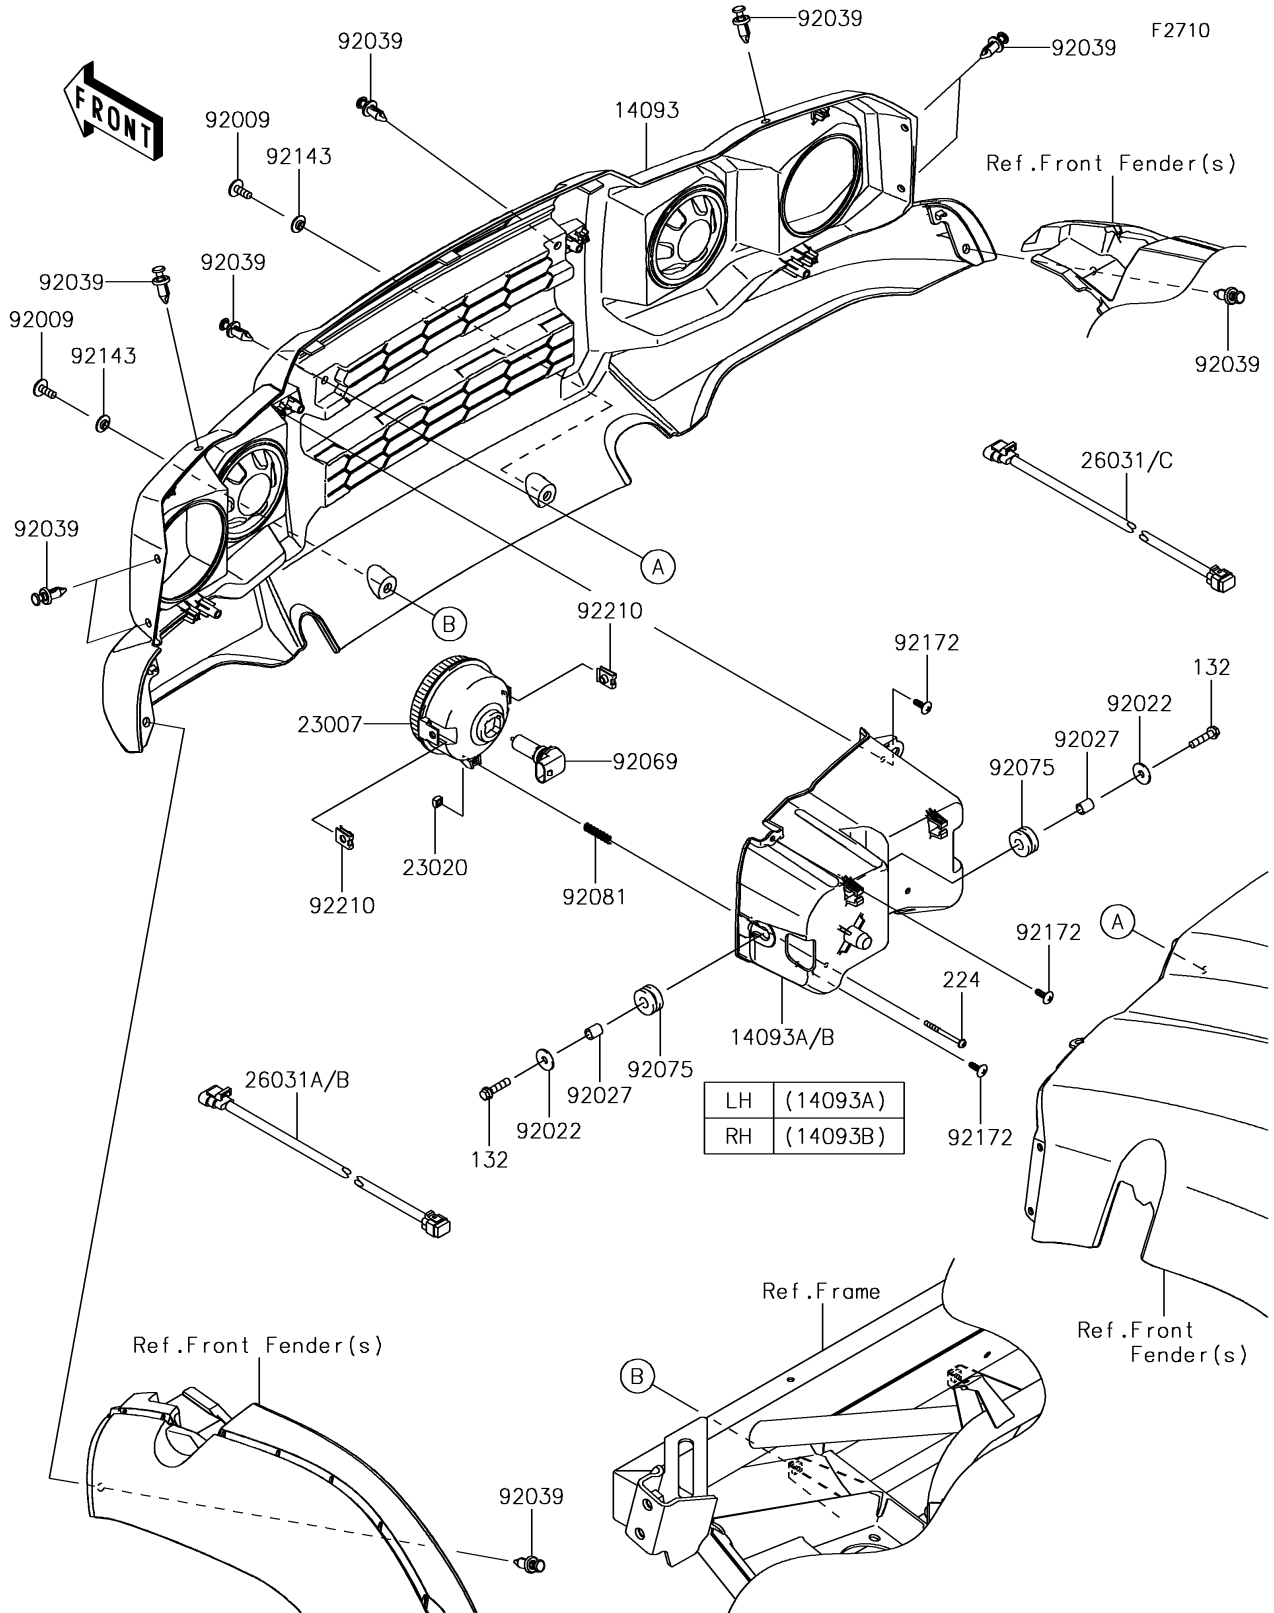

# 2019 MULE SX™ 4x4 XC PARTS DIAGRAM

Headlight(s)

## 2019 MULE SX™ 4x4 XC PARTS LIST

### Headlight(s)

ITEM NAME	PART NUMBER	QUANTITY
COVER,FR GRILL (Ref # 14093)	14093-0392	1
COVER,HEAD LAMP,LH (Ref # 14093A)	14093-0394	1
COVER,HEAD LAMP,RH (Ref # 14093B)	14093-0395	1
LENS-COMP,HEAD LAMP (Ref # 23007)	23007-0096	2
NUT,4MM,FOCUS ADJUST (Ref # 23020)	23020-018	2
HARNESS,HEAD LAMP,LH (Ref # 26031B)	26031-2384	1
HARNESS,HEAD LAMP,RH (Ref # 26031C)	26031-2385	1
SCREW,6X16 (Ref # 92009)	92009-1621	2
WASHER,6.5X20X1.6 (Ref # 92022)	92022-125	4
COLLAR,6.8X10X12 (Ref # 92027)	92027-162	4
RIVET (Ref # 92039)	92039-0776	10
BULB,12V 35/35W (Ref # 92069)	92069-0019	2
DAMPER,10X24X12 (Ref # 92075)	92075-1690	4
SPRING,FOCUS ADJUST (Ref # 92081)	92081-1896	2
COLLAR (Ref # 92143)	92143-1087	2
SCREW,TAPPING,5X14 (Ref # 92172)	92172-0265	6
NUT (Ref # 92210)	92210-1125	4
BOLT-FLANGED-SMALL,6X25 (Ref # 132)	132BA0625	4
SCREW-PAN-WP-CROS,4X45 (Ref # 224)	224AA0445	2