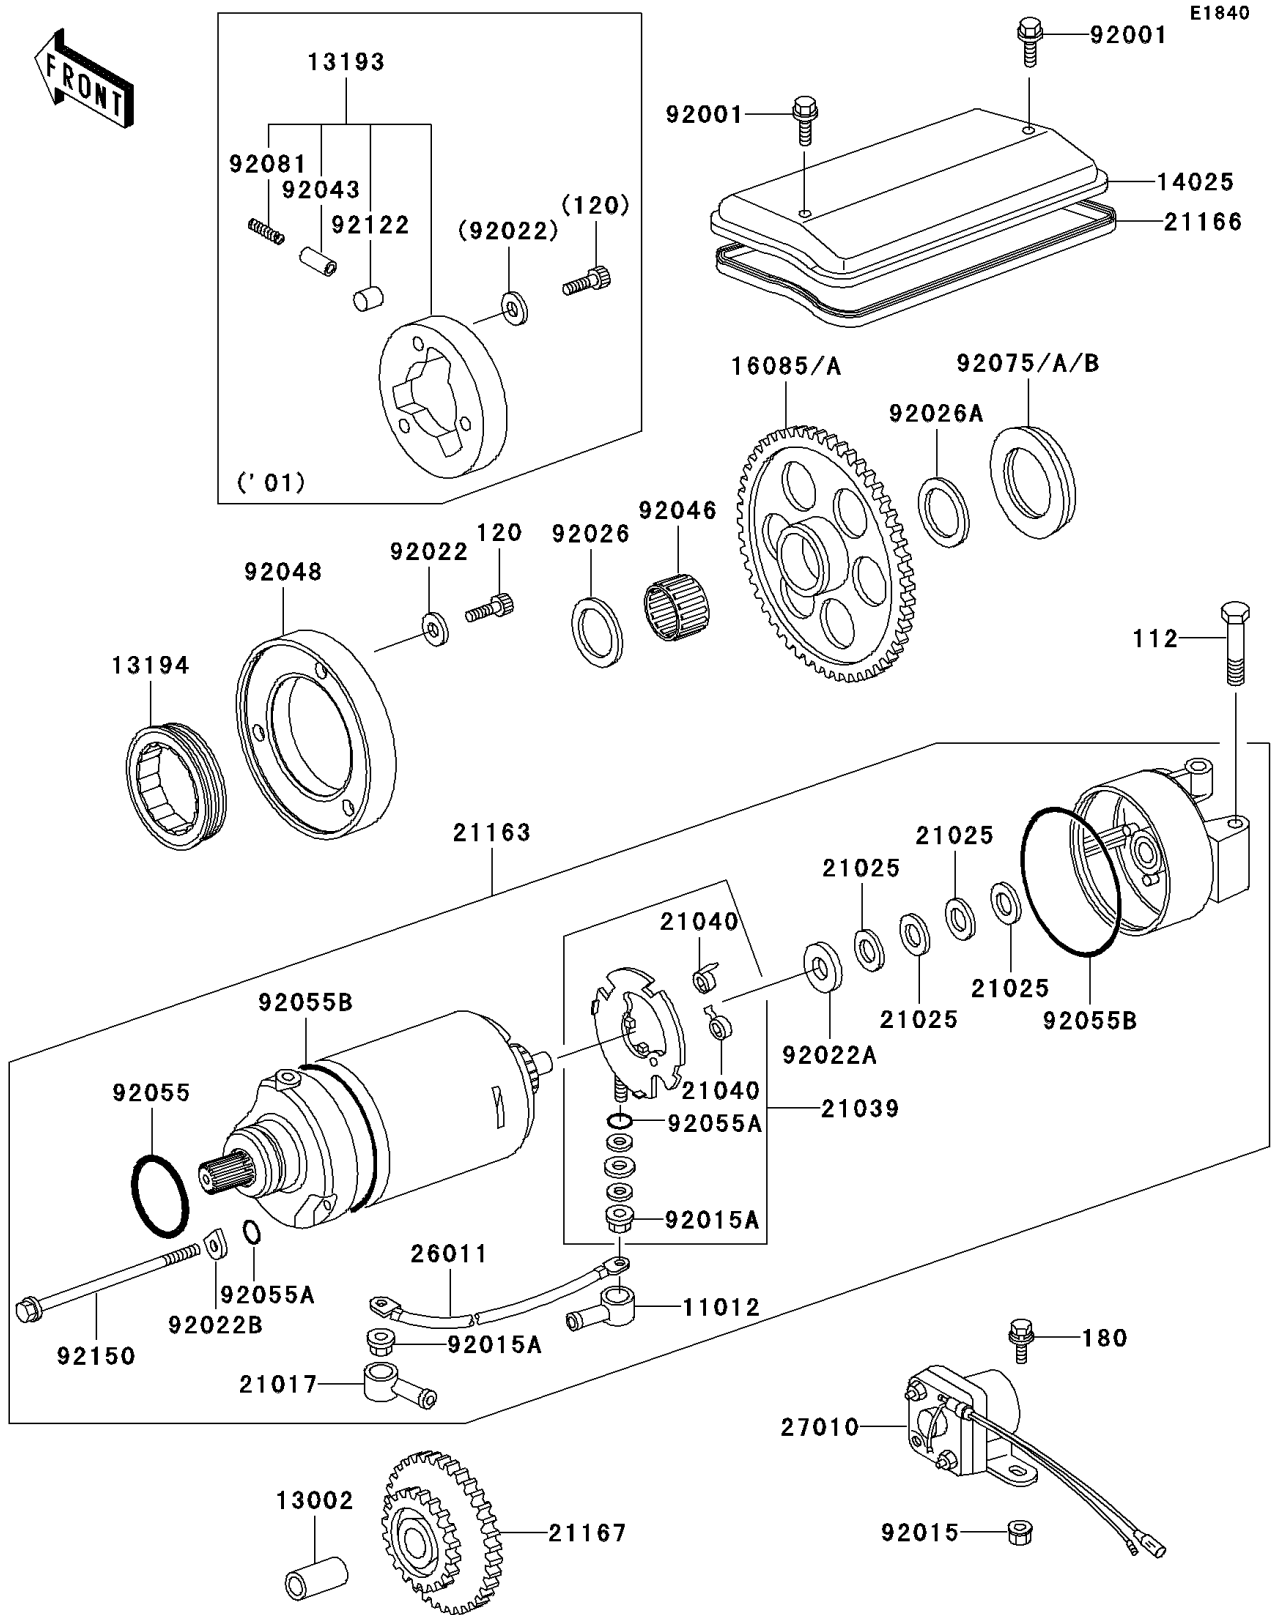

2001 Police 1000 PARTS DIAGRAM

Starter Motor

2001 Police 1000 PARTS LIST

Starter Motor

ITEM NAME	PART NUMBER	QUANTITY
BOLT-UPSET,6X55 (Ref # 112)	112B0655	1
BOLT-SOCKET (Ref # 120)	120P0816	3
BOLT-UPSET-WS,6X12 (Ref # 180)	180B0612	2
CAP,TERMINAL (Ref # 11012)	11012-1354	1
PIN (Ref # 13002)	13002-007	1
CLUTCH-ASSY-ONEWAY (Ref # 13193)	13193-1006	1
COVER,STARTER (Ref # 14025)	14025-1245	1
GEAR,STARTER CLUTCH (Ref # 16085)	16085-1012	1
GROMMET,STARTER TERMINAL (Ref # 21017)	21017-017	1
WASHER,9.1X18X0.2 (Ref # 21025)	21025-011	AR
BRUSH,CARBON (Ref # 21039)	21039-1063	1
SPRING-BRUSH (Ref # 21040)	21040-1057	2
STARTER-ELECTRIC (Ref # 21163)	21163-1143	1
GASKET,STARTER COVER (Ref # 21166)	21166-001	1
GEAR-SPUR,STARTER MOTOR (Ref # 21167)	21167-002	1
WIRE-LEAD,STARTER MOTOR (Ref # 26011)	26011-1251	1
SWITCH,MAGNETIC (Ref # 27010)	27010-1047	1
BOLT,6X10 (Ref # 92001)	92001-1151	2
NUT,FLANGED,6MM (Ref # 92015)	92015-1193	2
NUT,STARTER MOTOR (Ref # 92015A)	92015-1476	2
WASHER,8.5X13.5X2 (Ref # 92022)	92022-1108	3
WASHER,9.1X18X0.8 (Ref # 92022A)	92022-1132	1
WASHER,LOCK,T=2.0 (Ref # 92022B)	92022-1458	2
SPACER,25X38X1.0 (Ref # 92026)	92026-1031	1
SPACER,25X34X2.0 (Ref # 92026A)	92026-1033	1
PIN (Ref # 92043)	92043-087	3
BEARING-NEEDLE,K253020S (Ref # 92046)	92046-1022	1
RING-O (Ref # 92055)	92055-1276	1
RING-O,4.5X2.0 (Ref # 92055A)	92055-1370	3

2001 Police 1000 PARTS LIST

Starter Motor

ITEM NAME	PART NUMBER	QUANTITY
RING-O,STARTER MOTOR (Ref # 92055B)	92055-1381	2
DAMPER,T=6.3 (Ref # 92075)	92075-1129	AR
DAMPER,T=7.3 (Ref # 92075A)	92075-1130	AR
DAMPER,T=8.3 (Ref # 92075B)	92075-1131	AR
SPRING (Ref # 92081)	92081-110	3
ROLLER,15X14.4 (Ref # 92122)	92122-001	3
BOLT (Ref # 92150)	92150-1243	2