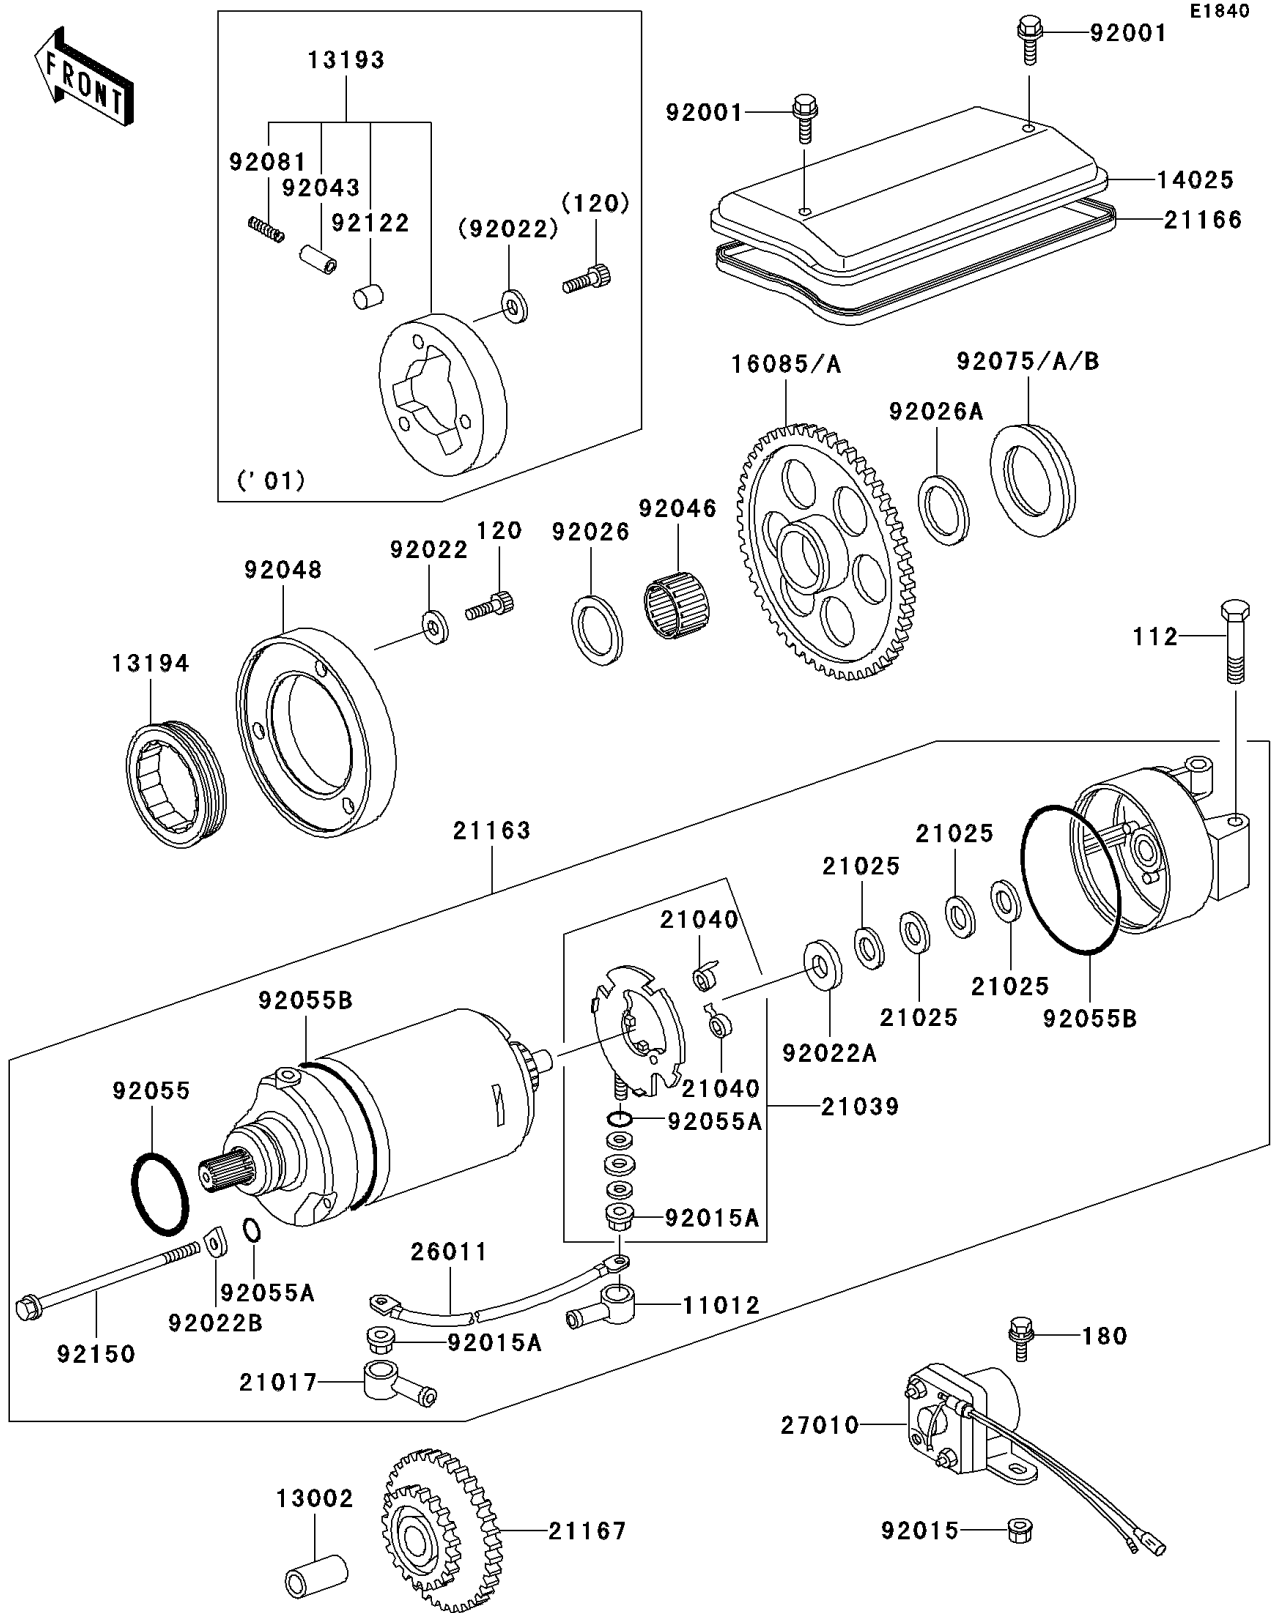

2002 Police 1000 PARTS DIAGRAM

Starter Motor

2002 Police 1000 PARTS LIST

Starter Motor

ITEM NAME	PART NUMBER	QUANTITY
BOLT-UPSET,6X55 (Ref # 112)	112B0655	1
BOLT-SOCKET (Ref # 120)	120P0816	3
BOLT-UPSET-WS,6X12 (Ref # 180)	180B0612	2
CAP,TERMINAL (Ref # 11012)	11012-1354	1
PIN (Ref # 13002)	13002-007	1
CLUTCH-ONEWAY (Ref # 13194)	13194-1091	1
COVER,STARTER (Ref # 14025)	14025-1245	1
GEAR,STARTER CLUTCH (Ref # 16085A)	16085-1354	1
GROMMET,STARTER TERMINAL (Ref # 21017)	21017-017	1
WASHER,9.1X18X0.2 (Ref # 21025)	21025-011	AR
BRUSH,CARBON (Ref # 21039)	21039-1063	1
SPRING-BRUSH (Ref # 21040)	21040-1057	2
STARTER-ELECTRIC (Ref # 21163)	21163-1143	1
GASKET,STARTER COVER (Ref # 21166)	21166-001	1
GEAR-SPUR,STARTER MOTOR (Ref # 21167)	21167-002	1
WIRE-LEAD,STARTER MOTOR (Ref # 26011)	26011-1251	1
SWITCH,MAGNETIC (Ref # 27010)	27010-1047	1
BOLT,6X10 (Ref # 92001)	92001-1151	2
NUT,FLANGED,6MM (Ref # 92015)	92015-1193	2
NUT,STARTER MOTOR (Ref # 92015A)	92015-1476	2
WASHER,8.5X13.5X2 (Ref # 92022)	92022-1108	3
WASHER,9.1X18X0.8 (Ref # 92022A)	92022-1132	1
WASHER,LOCK,T=2.0 (Ref # 92022B)	92022-1458	2
SPACER,25X38X1.0 (Ref # 92026)	92026-1031	1
SPACER,25X34X2.0 (Ref # 92026A)	92026-1033	1
BEARING-NEEDLE,K253020S (Ref # 92046)	92046-1022	1
RACE (Ref # 92048)	92048-1115	1
RING-O (Ref # 92055)	92055-1276	1
RING-O,4.5X2.0 (Ref # 92055A)	92055-1370	3

2002 Police 1000 PARTS LIST

Starter Motor

ITEM NAME	PART NUMBER	QUANTITY
RING-O,STARTER MOTOR (Ref # 92055B)	92055-1381	2
DAMPER,T=6.3 (Ref # 92075)	92075-1129	AR
DAMPER,T=7.3 (Ref # 92075A)	92075-1130	AR
DAMPER,T=8.3 (Ref # 92075B)	92075-1131	AR
BOLT (Ref # 92150)	92150-1243	2