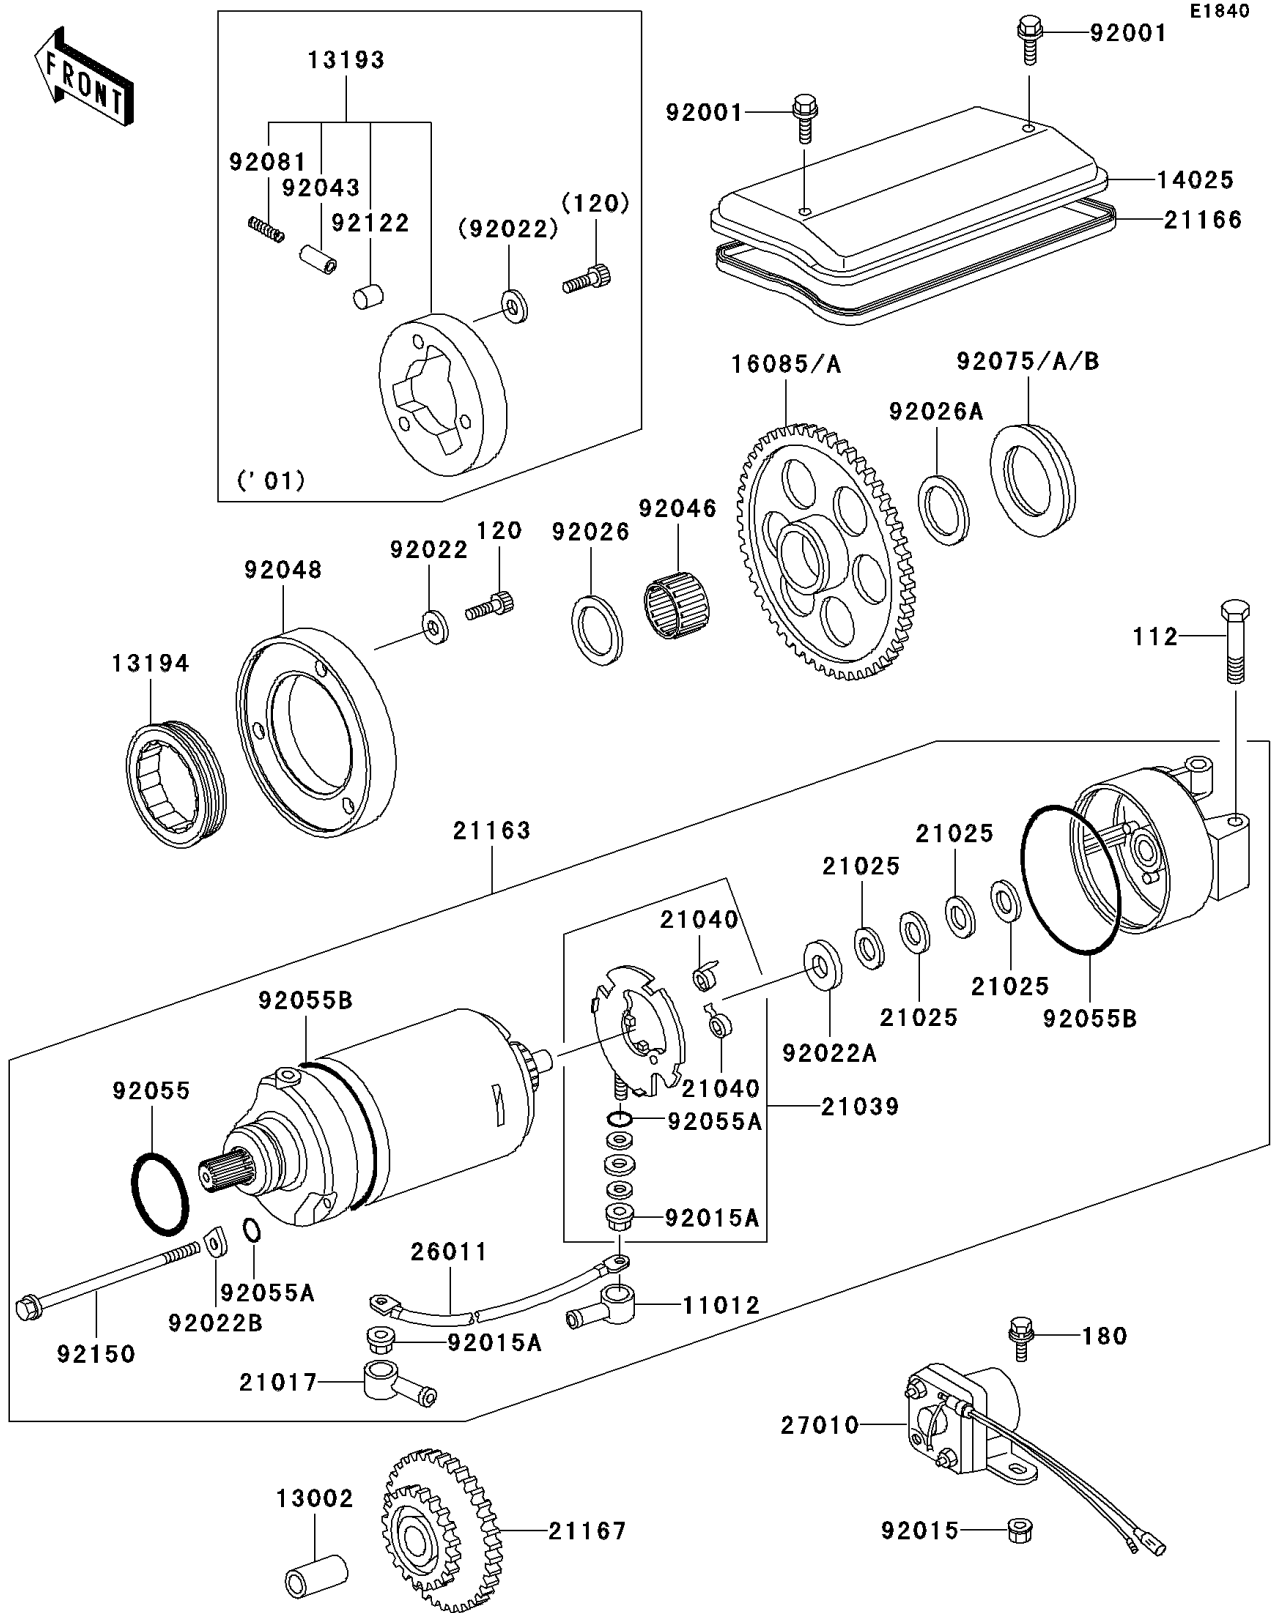

2005 Police 1000 PARTS DIAGRAM

Starter Motor

2005 Police 1000 PARTS LIST

Starter Motor

ITEM NAME	PART NUMBER	QUANTITY
BOLT-UPSET,6X55 (Ref # 112)	112B0655	1
BOLT-SOCKET (Ref # 120)	120P0816	3
BOLT-UPSET-WS,6X12 (Ref # 180)	180B0612	2
CAP,TERMINAL (Ref # 11012)	11012-1354	1
PIN (Ref # 13002)	13002-007	1
CLUTCH-ONEWAY (Ref # 13194)	13194-1091	1
COVER,STARTER (Ref # 14025)	14025-1245	1
GEAR,STARTER CLUTCH (Ref # 16085A)	16085-1354	1
GROMMET,STARTER TERMINAL (Ref # 21017)	21017-017	1
WASHER,9.1X18X0.2 (Ref # 21025)	21025-011	AR
BRUSH,CARBON (Ref # 21039)	21039-1063	1
SPRING-BRUSH (Ref # 21040)	21040-1057	2
STARTER-ELECTRIC (Ref # 21163)	21163-1143	1
GASKET,STARTER COVER (Ref # 21166)	21166-001	1
GEAR-SPUR,STARTER MOTOR (Ref # 21167)	21167-002	1
WIRE-LEAD,STARTER MOTOR (Ref # 26011)	26011-1251	1
SWITCH,MAGNETIC (Ref # 27010)	27010-1047	1
BOLT,6X10 (Ref # 92001)	92001-1151	2
NUT,FLANGED,6MM (Ref # 92015)	92015-1193	2
NUT,STARTER MOTOR (Ref # 92015A)	92015-1476	2
WASHER,8.5X13.5X2 (Ref # 92022)	92022-1108	3
WASHER,9.1X18X0.8 (Ref # 92022A)	92022-1132	1
WASHER,LOCK,T=2.0 (Ref # 92022B)	92022-1458	2
SPACER,25X38X1.0 (Ref # 92026)	92026-1031	1
SPACER,25X34X2.0 (Ref # 92026A)	92026-1033	1
BEARING-NEEDLE,K253020S (Ref # 92046)	92046-1022	1
RACE (Ref # 92048)	92048-1115	1
RING-O (Ref # 92055)	92055-1276	1
RING-O,4.5X2.0 (Ref # 92055A)	92055-1370	3

2005 Police 1000 PARTS LIST

Starter Motor

ITEM NAME	PART NUMBER	QUANTITY
RING-O,STARTER MOTOR (Ref # 92055B)	92055-1381	2
DAMPER,T=6.3 (Ref # 92075)	92075-1129	AR
DAMPER,T=7.3 (Ref # 92075A)	92075-1130	AR
DAMPER,T=8.3 (Ref # 92075B)	92075-1131	AR
BOLT (Ref # 92150)	92150-1243	2