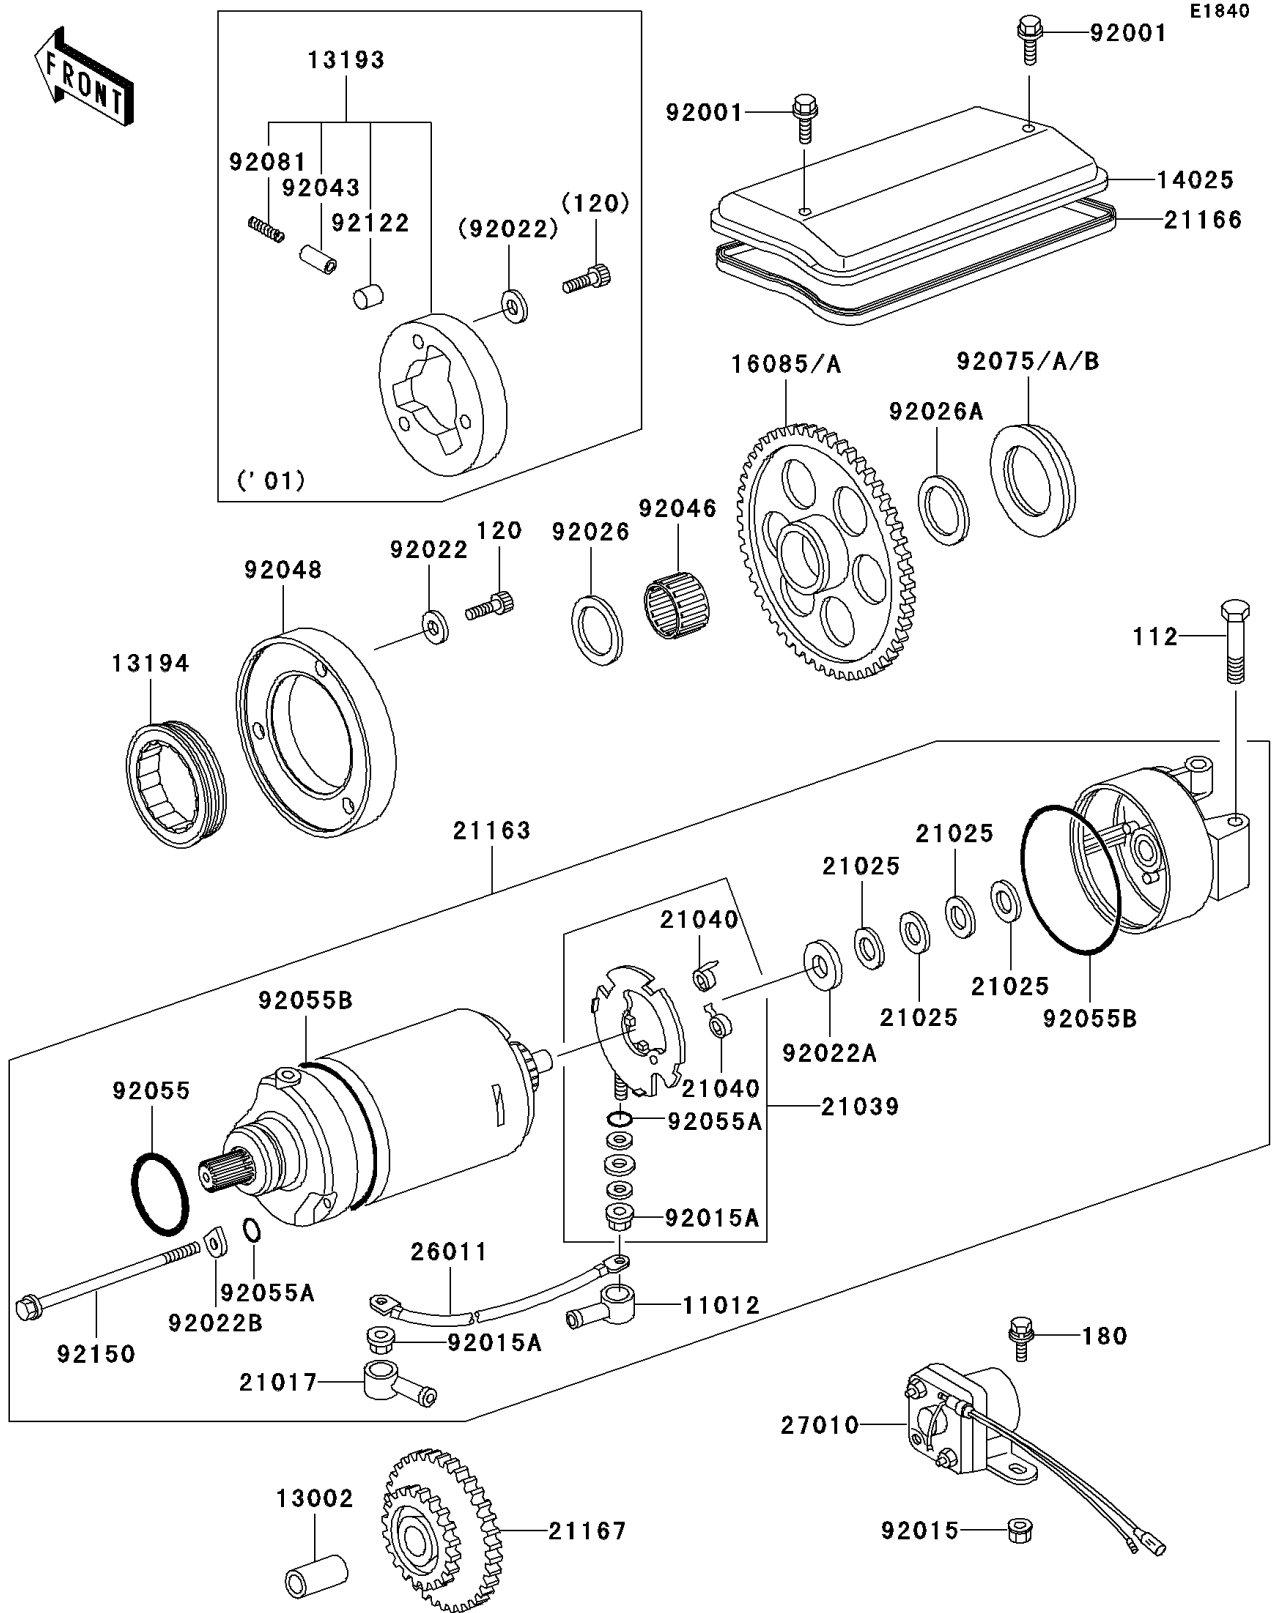

# 2005 Police 1000 PARTS DIAGRAM

## Starter Motor

## 2005 Police 1000 PARTS LIST

### Starter Motor

ITEM NAME	PART NUMBER	QUANTITY
BOLT-UPSET,6X55 (Ref # 112)	112B0655	1
BOLT-SOCKET (Ref # 120)	120P0816	3
BOLT-UPSET-WS,6X12 (Ref # 180)	180B0612	2
CAP,TERMINAL (Ref # 11012)	11012-1354	1
PIN (Ref # 13002)	13002-007	1
CLUTCH-ONEWAY (Ref # 13194)	13194-1091	1
COVER,STARTER (Ref # 14025)	14025-1245	1
GEAR,STARTER CLUTCH (Ref # 16085A)	16085-1354	1
GROMMET,STARTER TERMINAL (Ref # 21017)	21017-017	1
WASHER,9.1X18X0.2 (Ref # 21025)	21025-011	AR
BRUSH,CARBON (Ref # 21039)	21039-1063	1
SPRING-BRUSH (Ref # 21040)	21040-1057	2
STARTER-ELECTRIC (Ref # 21163)	21163-1143	1
GASKET,STARTER COVER (Ref # 21166)	21166-001	1
GEAR-SPUR,STARTER MOTOR (Ref # 21167)	21167-002	1
WIRE-LEAD,STARTER MOTOR (Ref # 26011)	26011-1251	1
SWITCH,MAGNETIC (Ref # 27010)	27010-1047	1
BOLT,6X10 (Ref # 92001)	92001-1151	2
NUT,FLANGED,6MM (Ref # 92015)	92015-1193	2
NUT,STARTER MOTOR (Ref # 92015A)	92015-1476	2
WASHER,8.5X13.5X2 (Ref # 92022)	92022-1108	3
WASHER,9.1X18X0.8 (Ref # 92022A)	92022-1132	1
WASHER,LOCK,T=2.0 (Ref # 92022B)	92022-1458	2
SPACER,25X38X1.0 (Ref # 92026)	92026-1031	1
SPACER,25X34X2.0 (Ref # 92026A)	92026-1033	1
BEARING-NEEDLE,K253020S (Ref # 92046)	92046-1022	1
RACE (Ref # 92048)	92048-1115	1
RING-O (Ref # 92055)	92055-1276	1
RING-O,4.5X2.0 (Ref # 92055A)	92055-1370	3