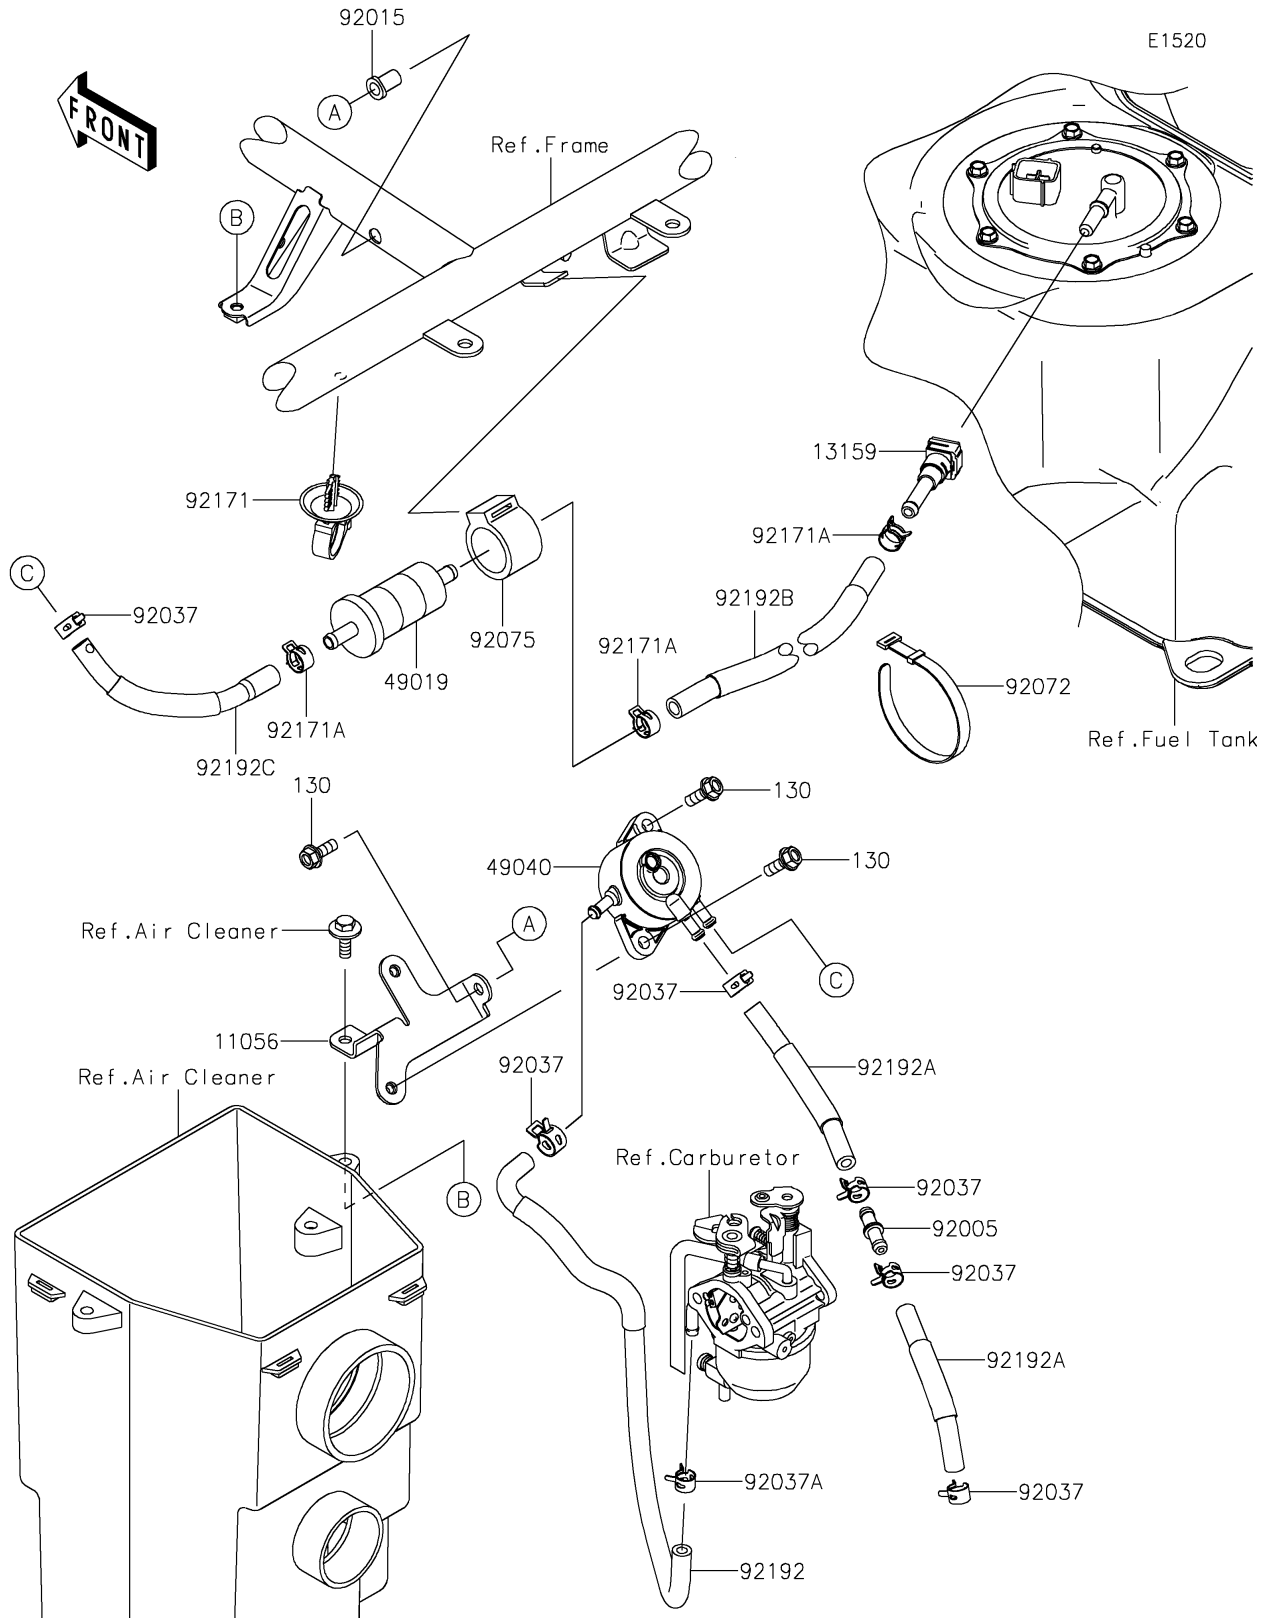

2017 MULE SX™ 4x4 XC CAMO PARTS DIAGRAM

Fuel Pump

2017 MULE SX™ 4x4 XC CAMO PARTS LIST

Fuel Pump

ITEM NAME	PART NUMBER	QUANTITY
-----------	-------------	----------