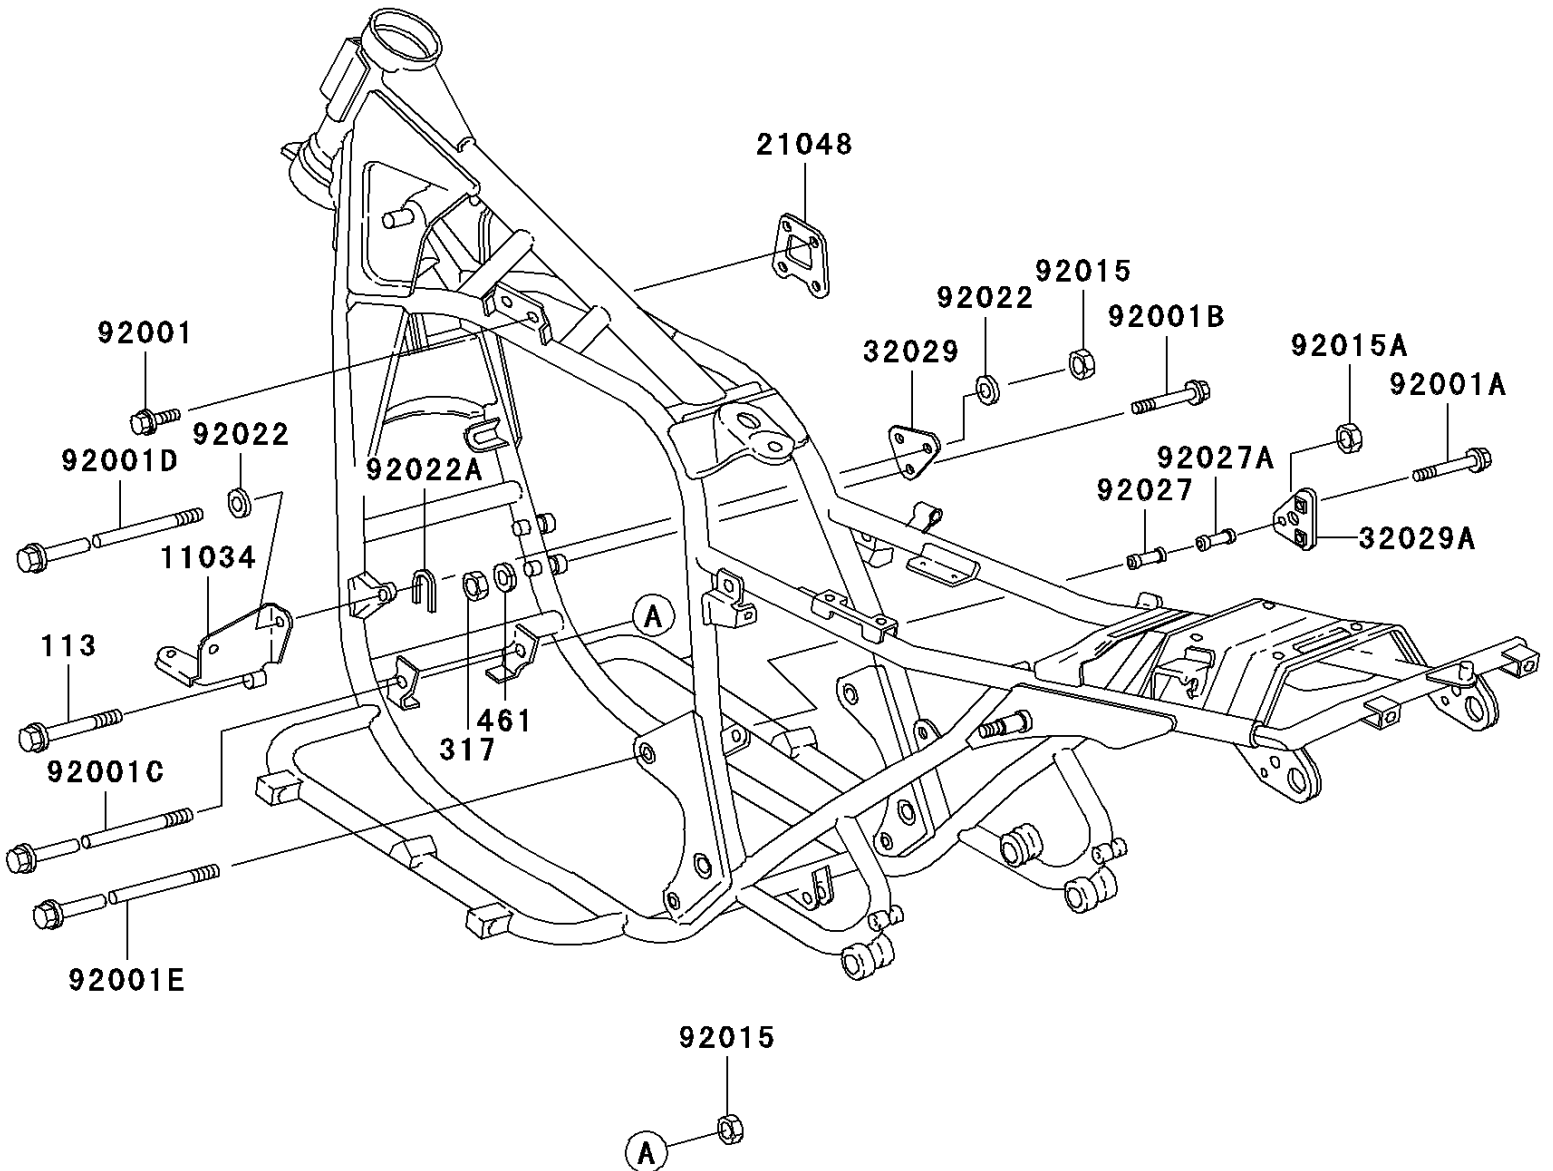

2001 Police 1000 PARTS DIAGRAM

Engine Mount

F2122

2001 Police 1000 PARTS LIST

Engine Mount

ITEM NAME	PART NUMBER	QUANTITY
BOLT,10X70 (Ref # 113)	113B1070	1
NUT-HEX-SMALL,8MM,BLACK (Ref # 317)	317J0800	2
WASHER-SPRING,8MM,BLACK (Ref # 461)	461K0800	2
BRACKET,SIREN (Ref # 11034)	11034-4218	1
PLATE-COIL (Ref # 21048)	21048-1001	2
BRACKET-ENGINE,FR,UPP (Ref # 32029)	32029-1142	1
BRACKET-ENGINE,RR (Ref # 32029A)	32029-1143	1
BOLT,6X10 (Ref # 92001)	92001-137	4
BOLT,FLANGED,8X40,BLACK (Ref # 92001A)	92001-1612	2
BOLT,FLANGED,8X65,BLACK (Ref # 92001B)	92001-1616	2
BOLT,FLANGED,10X155,BLACK (Ref # 92001C)	92001-1620	1
BOLT,FLANGED,10X320,BLACK (Ref # 92001D)	92001-1624	1
BOLT,FLANGED,12X285,BLACK (Ref # 92001E)	92001-1655	1
NUT,LOCK,10MM,BLACK (Ref # 92015)	92015-1189	2
NUT,LOCK,12MM,BLACK (Ref # 92015A)	92015-1190	1
WASHER,10.5X22X4.5 (Ref # 92022)	92022-1022	2
WASHER,U FORMED (Ref # 92022A)	92022-1259	1
COLLAR,13X25X54 (Ref # 92027)	92027-1310	1
COLLAR,13X25X29.5 (Ref # 92027A)	92027-1311	1