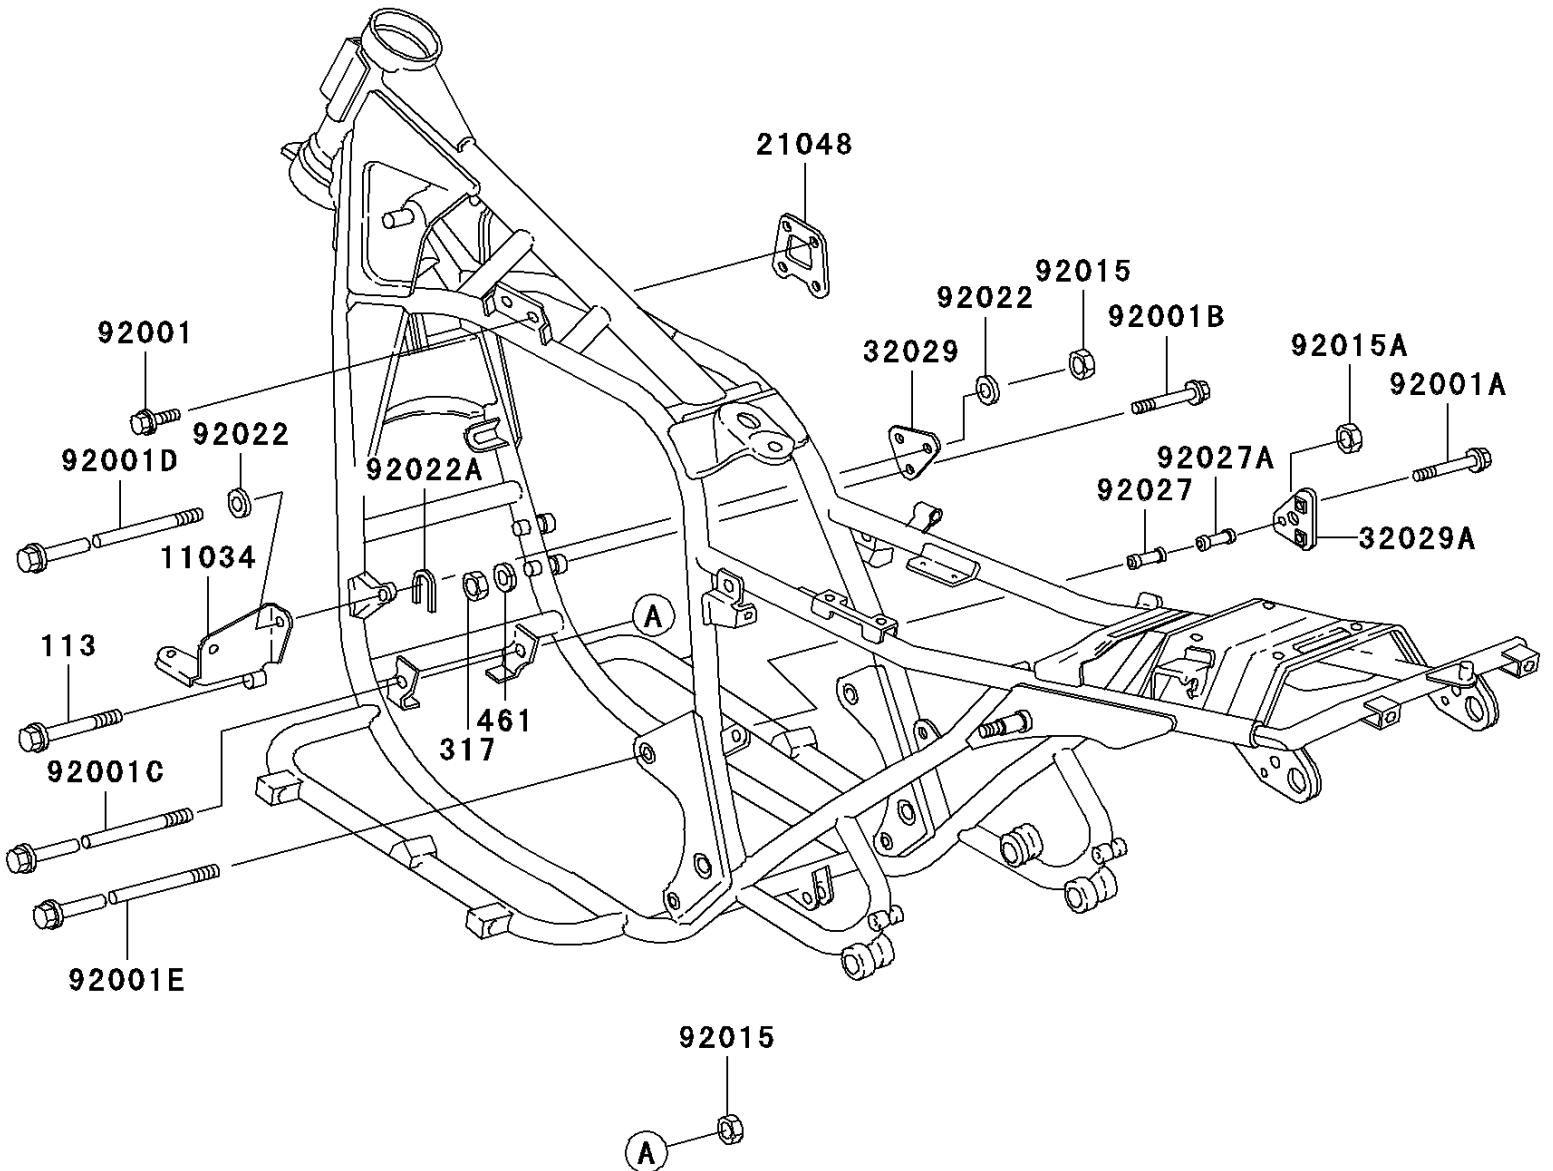

# 2005 Police 1000 PARTS DIAGRAM

Engine Mount

F2122

## 2005 Police 1000 PARTS LIST

### Engine Mount

ITEM NAME	PART NUMBER	QUANTITY
BOLT,10X70 (Ref # 113)	113B1070	1
NUT-HEX-SMALL,8MM,BLACK (Ref # 317)	317J0800	2
WASHER-SPRING,8MM,BLACK (Ref # 461)	461K0800	2
BRACKET,SIREN (Ref # 11034)	11034-4218	1
PLATE-COIL (Ref # 21048)	21048-1001	2
BRACKET-ENGINE,FR,UPP (Ref # 32029)	32029-1142	1
BRACKET-ENGINE,RR (Ref # 32029A)	32029-1143	1
BOLT,6X10 (Ref # 92001)	92001-137	4
BOLT,FLANGED,8X40,BLACK (Ref # 92001A)	92001-1612	2
BOLT,FLANGED,8X65,BLACK (Ref # 92001B)	92001-1616	2
BOLT,FLANGED,10X155,BLACK (Ref # 92001C)	92001-1620	1
BOLT,FLANGED,10X320,BLACK (Ref # 92001D)	92001-1624	1
BOLT,FLANGED,12X285,BLACK (Ref # 92001E)	92001-1655	1
NUT,LOCK,10MM,BLACK (Ref # 92015)	92015-1189	2
NUT,LOCK,12MM,BLACK (Ref # 92015A)	92015-1190	1
WASHER,10.5X22X4.5 (Ref # 92022)	92022-1022	2
WASHER,U FORMED (Ref # 92022A)	92022-1259	1
COLLAR,13X25X54 (Ref # 92027)	92027-1310	1
COLLAR,13X25X29.5 (Ref # 92027A)	92027-1311	1